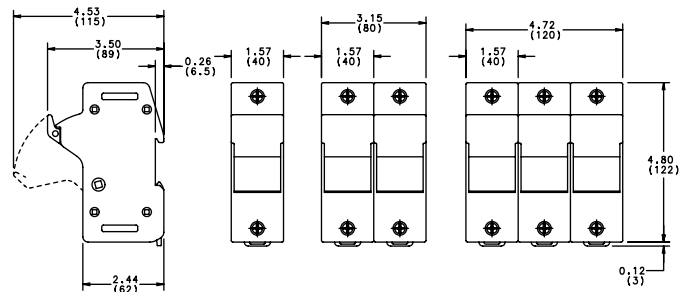

60 Amp

Specifications

Voltage Rating: 600 VAC
Interrupting Rating: 200 kA
Ampere Rating: 30 and 60 amperes
Terminal Type: Pressure plate
Suggested Torque: 30A – 35 inch-pounds
60A – 45 inch-pounds
Wire Range: #2 – #14CU

Material: Thermo-plastic
Flammability Rating: 94V0
Approvals: UL Listed
CSA Certified
IEC Type IP20 Protection
CE