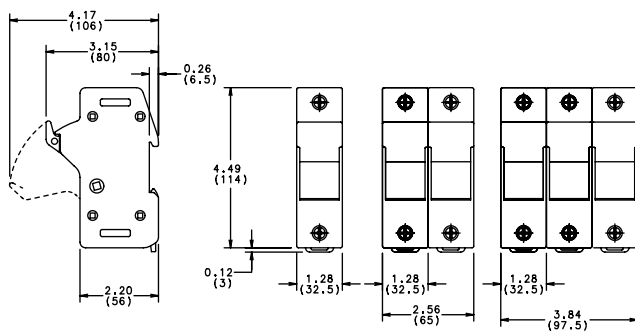

Dimensions in inches (mm in parentheses)

30 Amp