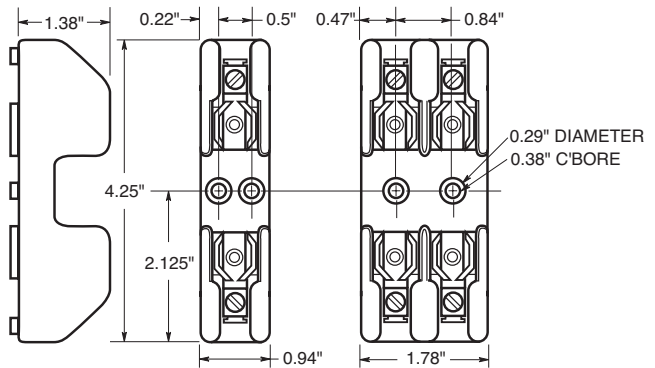

Catalog Number BG Series and G Series

CLASS G FUSEBLOCKS:

BG Series and G Series: For use with Class G Fuses (Edison SEC)

Construction: (0-30) Thermoplastic
(35-60) Phenolic

Ampere Ratings: 1-30 Amps
UL Recognized, Guide IZLT2,
File E14853
35-60 Amps
UL Recognized, Guide IZLT,
File E14853

Voltage Ratings: 480 Volts AC, 15 - 60 Amps

Agency Approvals:

CSA, Class 6225-01, File 47235

Dimensional Data

35 to 60A

Figure 4.

Catalog Data (480V)

Amps	Poles	Terminal Type				Fig. No.
		Screw with Quick-Connect	Pressure Plate w/Quick Connect	Box Lug	Box Lug w/Clip	
1 to 15	1	BG3011SQ	BG3011PQ	BG3011B	—	1
	2	BG3012SQ	BG3012PQ	BG3012B	—	2
	3	BG3013SQ	BG3013PQ	BG3013B	—	3
20 to 25	1	BG3021SQ	BG3021PQ	BG3021B	—	1
	2	BG3022SQ	BG3022PQ	BG3022B	—	2
	3	BG3023SQ	BG3023PQ	BG3023B	—	3
30 to 35	1	BG3031S	BG3031P	BG3031B	—	1
	2	BG3032S	BG3032P	BG3032B	—	2
	3	BG3033S	BG3033P	BG3033B	—	3
60	1	—	—	—	G30060-1CR	4
	2	—	—	—	G30060-2CR	4
	3	—	—	—	G30060-3CR	5

Dimensional Data

1 to 30A

CROSS REFERENCE