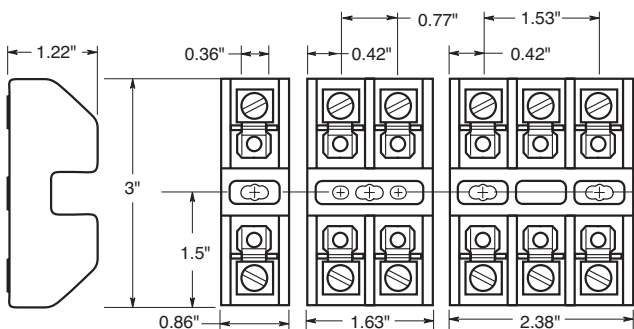

Amps	Poles	Terminal Type				Fig. No.
		Screw with Quick-Connect	Pressure Plate w/Quick Connect	Box Lug	Box Lug w/Clip	
1 to 15	1	BG3011SQ	BG3011PQ	BG3011B	—	1
	2	BG3012SQ	BG3012PQ	BG3012B	—	2
	3	BG3013SQ	BG3013PQ	BG3013B	—	3
20 to 25	1	BG3021SQ	BG3021PQ	BG3021B	—	1
	2	BG3022SQ	BG3022PQ	BG3022B	—	2
	3	BG3023SQ	BG3023PQ	BG3023B	—	3
30 to 35	1	BG3031S	BG3031P	BG3031B	—	1
	2	BG3032S	BG3032P	BG3032B	—	2
	3	BG3033S	BG3033P	BG3033B	—	3
60	1	—	—	—	G30060-1CR	4
	2	—	—	—	G30060-2CR	4
	3	—	—	—	G30060-3CR	5

Dimensional Data

1 to 30A

Figure 1.

Figure 2.

Figure 3.

CROSS REFERENCE

EDISON	BUSSMANN	GOULD	LITTELFUSE
BG3011SQ	BG3011SQ	NONE	LG30015-1SQ
BG3012SQ	BG3012SQ	NONE	LG30015-2SQ
BG3013SQ	BG3013SQ	NONE	LG30015-3SQ
BG3021SQ	BG3021SQ	NONE	LG30020-1SQ
BG3022SQ	BG3022SQ	NONE	LG30020-2SQ
BG3023SQ	BG3023SQ	NONE	LG30020-3SQ
BG3031S	BG3031S	NONE	LG30030-1SQ
BG3032S	BG3032S	NONE	LG30030-2SQ
BG3033S	BG3033S	NONE	LG30030-3SQ
BG3011PQ	BG3011PQ	NONE	NONE
BG3012PQ	BG3012PQ	NONE	NONE
BG3013PQ	BG3013PQ	NONE	NONE
BG3021PQ	BG3021PQ	NONE	NONE
BG3022PQ	BG3022PQ	NONE	NONE
BG3023PQ	BG3023PQ	NONE	NONE
BG3031P	BG3031P	NONE	LG30030-1PQ
BG3032SP	BG3032SP	NONE	LG30030-2PQ
BG3033P	BG3033P	NONE	LG30030-3PQ
BG3011B	BG3011B	NONE	NONE
BG3012B	BG3012B	NONE	NONE
BG3013B	BG3013B	NONE	NONE
BG3021B	BG3021B	NONE	NONE
BG3022B	BG3022B	NONE	NONE
BG3023B	BG3023B	NONE	NONE
BG3031B	BG3031B	NONE	NONE
BG3032B	BG3032B	NONE	NONE
BG3033B	BG3033B	NONE	NONE
G30060-1CR	G30060-1CR	NONE	LG30060-1CR
G30060-2CR	G30060-2CR	NONE	LG30060-2CR
G30060-3CR	G30060-3CR	NONE	LG30060-3CR