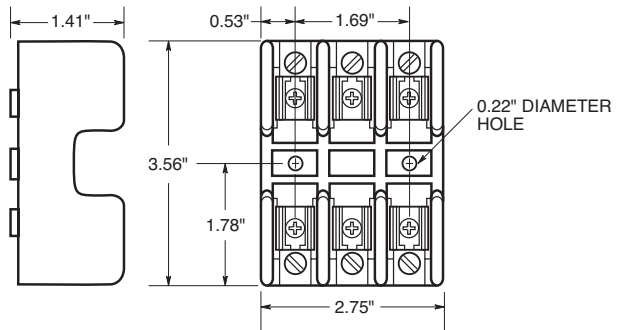

Figure 5.

Catalog Data (480V)

Amps	Poles	Terminal Type				Fig. No.
		Screw with Quick-Connect	Pressure Plate w/Quick Connect	Box Lug	Box Lug w/Clip	
1 to 15	1	BG3011SQ	BG3011PQ	BG3011B	—	1
	2	BG3012SQ	BG3012PQ	BG3012B	—	2
	3	BG3013SQ	BG3013PQ	BG3013B	—	3
20 to 25	1	BG3021SQ	BG3021PQ	BG3021B	—	1
	2	BG3022SQ	BG3022PQ	BG3022B	—	2
	3	BG3023SQ	BG3023PQ	BG3023B	—	3
30 to 35	1	BG3031S	BG3031P	BG3031B	—	1
	2	BG3032S	BG3032P	BG3032B	—	2
	3	BG3033S	BG3033P	BG3033B	—	3
60	1	—	—	—	G30060-1CR	4
	2	—	—	—	G30060-2CR	4
	3	—	—	—	G30060-3CR	5