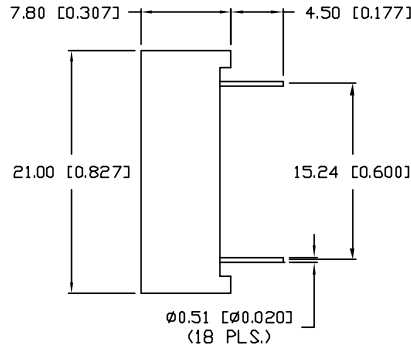

UNCONTROLLED DOCUMENT

PART NUMBER		REV.
LDD-E5405RJ		B
REV.	E.C.N. NUMBER AND REVISION COMMENTS	DATE
A	E.C.N. #10BRDR. & REDRAWN IN 3D.	6.21.03
B	E.C.N. #11214.	2.9.05

ELECTRO-OPTICAL CHARACTERISTICS $T_A=25^\circ\text{C}$ $I_f=10\text{mA}$					
PARAMETER	MIN	TYP	MAX	UNITS	TEST COND
PEAK WAVELENGTH		700		nm	
FORWARD VOLTAGE		2.2	2.5	V_f	
REVERSE VOLTAGE	5.0			V_r	$I_f=100\mu\text{A}$
AXIAL INTENSITY		500		μcd	$I_f=10\text{mA}$
EMITTED COLOR:	RED				
FACE COLOR:	GRAY				
SEGMENT COLOR:	RED DIFFUSED				

LIMITS OF SAFE OPERATION AT 25°C PER CHIPS		
PARAMETER	MAX	UNITS
PEAK FORWARD CURRENT*	150	mA
STEADY CURRENT	25	mA
POWER DISSIPATION	105	mW
DERATE FROM 25°C	-1.6	mW/°C
OPERATING, STORAGE TEMP.	-40 TO +85	°C
SOLDERING TEMP.	+260	°C
2.0mm FROM BODY		3 SEC. MAX
* $t < 10\mu\text{s}$		

*UNLESS OTHERWISE SPECIFIED TOLERANCES PER DECIMAL PRECISION ARE: X=±1 (±0.039), XX=±0.5 (±0.020), XXX=±0.25 (±0.010), XXXX=±0.127 (±0.005). LEAD SIZE=±0.05 (±0.002), LEAD LENGTH=±0.75 (±0.030). MIN=+DECIMAL PRECISION MAX.=+0.00 -DECIMAL PRECISION

UNCONTROLLED DOCUMENT

REV. B	PART NUMBER LDD-E5405RJ	<p>CONFIDENTIAL INFORMATION</p> <p>THE INFORMATION CONTAINED IN THIS DOCUMENT IS THE PROPERTY OF LUMEX INC. EXCEPT AS SPECIFICALLY AUTHORIZED IN WRITING BY LUMEX INC., THE HOLDER OF THIS DOCUMENT SHALL KEEP ALL INFORMATION CONTAINED HEREIN CONFIDENTIAL AND SHALL PROTECT SAME IN WHOLE OR IN PART FROM DISCLOSURE AND DISSEMINATION TO ALL THIRD PARTIES.</p> <p>RELIABILITY NOTE</p> <p>OUR MANY YEARS OF EXPERIENCE DATA ACCUMULATION INDICATE THAT SOLDER HEAT IS A MAJOR CAUSE OF EARLY AND FUTURE FAILURE. PLEASE PAY ATTENTION TO YOUR SOLDERING PROCESS.</p>	<p>290 E. HELEN ROAD PALATINE, IL 60067-6976 PHONE: +1.847.359.2790 US WEB: www.lumex.com TW WEB: www.lumex.com.tw</p>
0.54" FOURTEEN SEGMENT, DUAL DIGIT, LED DISPLAY, 700nm RED CHIPS, GRAY FACE WITH RED SEGMENTS, MULTIPLEXED, COMMON ANODE.		DRAWN BY: BC	CHECKED BY: APPROVED BY: DATE: 2.16.99 PAGE: 1 OF 1 SCALE: N/A