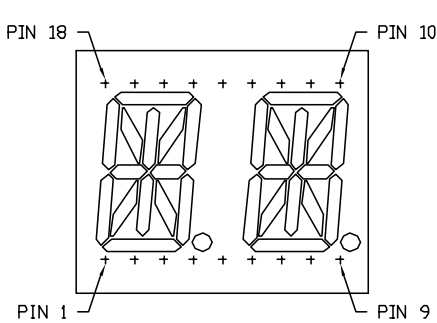

UNCONTROLLED DOCUMENT

PART NUMBER		REV.
LDD-E5405RJ		B
REV.	E.C.N. NUMBER AND REVISION COMMENTS	DATE
A	E.C.N. #10BRDR. & REDRAWN IN 3D.	6.21.03
B	E.C.N. #11214.	2.9.05

ELECTRO-OPTICAL CHARACTERISTICS $T_A=25^\circ\text{C}$ $I_f=10\text{mA}$					
PARAMETER	MIN	TYP	MAX	UNITS	TEST COND
PEAK WAVELENGTH		700		nm	
FORWARD VOLTAGE		2.2	2.5	V_f	
REVERSE VOLTAGE	5.0			V_r	$I_f=100\mu\text{A}$
AXIAL INTENSITY		500		μcd	$I_f=10\text{mA}$
EMITTED COLOR:	RED				
FACE COLOR:	GRAY				
SEGMENT COLOR:	RED DIFFUSED				

LIMITS OF SAFE OPERATION AT 25°C PER CHIPS		
PARAMETER	MAX	UNITS
PEAK FORWARD CURRENT*	150	mA
STEADY CURRENT	25	mA
POWER DISSIPATION	105	mW
DERATE FROM 25°C	-1.6	mW/°C
OPERATING, STORAGE TEMP.	-40 TO +85	°C
SOLDERING TEMP.	+260	°C
2.0mm FROM BODY		3 SEC. MAX
* $t < 10\mu\text{s}$		

*UNLESS OTHERWISE SPECIFIED TOLERANCES PER DECIMAL PRECISION ARE: X=±1 (±0.039), XX=±0.5 (±0.020), XXX=±0.25 (±0.010), XXXX=±0.127 (±0.005). LEAD SIZE=±0.05 (±0.002), LEAD LENGTH=±0.75 (±0.030). MIN=+DECIMAL PRECISION MAX.=+0.00 -DECIMAL PRECISION

UNCONTROLLED DOCUMENT

REV. B	PART NUMBER LDD-E5405RJ	<p>CONFIDENTIAL INFORMATION</p> <p>THE INFORMATION CONTAINED IN THIS DOCUMENT IS THE PROPERTY OF LUMEX INC. EXCEPT AS SPECIFICALLY AUTHORIZED IN WRITING BY LUMEX INC., THE HOLDER OF THIS DOCUMENT SHALL KEEP ALL INFORMATION CONTAINED HEREIN CONFIDENTIAL AND SHALL PROTECT SAME IN WHOLE OR IN PART FROM DISCLOSURE AND DISSEMINATION TO ALL THIRD PARTIES.</p> <p>RELIABILITY NOTE</p> <p>OUR MANY YEARS OF EXPERIENCE DATA ACCUMULATION INDICATE THAT SOLDER HEAT IS A MAJOR CAUSE OF EARLY AND FUTURE FAILURE. PLEASE PAY ATTENTION TO YOUR SOLDERING PROCESS.</p>	<p>290 E. HELEN ROAD PALATINE, IL 60067-6976 PHONE: +1.847.359.2790 US WEB: www.lumex.com TW WEB: www.lumex.com.tw</p>
0.54" FOURTEEN SEGMENT, DUAL DIGIT, LED DISPLAY, 700nm RED CHIPS, GRAY FACE WITH RED SEGMENTS, MULTIPLEXED, COMMON ANODE.		DRAWN BY: BC	CHECKED BY: APPROVED BY: DATE: 2.16.99 PAGE: 1 OF 1 SCALE: N/A