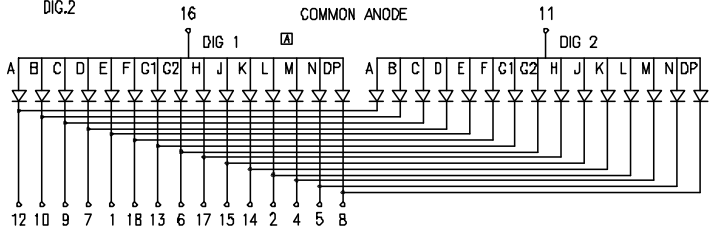

UNCONTROLLED DOCUMENT

PART NUMBER		REV.
LDD-E5405RJ		B
REV.	E.C.N. NUMBER AND REVISION COMMENTS	DATE
A	E.C.N. #10BRDR. & REDRAWN IN 3D.	6.21.03
B	E.C.N. #11214.	2.9.05

ELECTRO-OPTICAL CHARACTERISTICS $T_A=25^\circ\text{C}$ $I_f=10\text{mA}$					
PARAMETER	MIN	TYP	MAX	UNITS	TEST COND
PEAK WAVELENGTH		700		nm	
FORWARD VOLTAGE		2.2	2.5	V_f	
REVERSE VOLTAGE	5.0			V_r	$I_f=100\mu\text{A}$
AXIAL INTENSITY		500		μcd	$I_f=10\text{mA}$
EMITTED COLOR:	RED				
FACE COLOR:	GRAY				
SEGMENT COLOR:	RED DIFFUSED				

LIMITS OF SAFE OPERATION AT 25°C PER CHIPS		
PARAMETER	MAX	UNITS
PEAK FORWARD CURRENT*	150	mA
STEADY CURRENT	25	mA
POWER DISSIPATION	105	mW
DERATE FROM 25°C	-1.6	mW/°C
OPERATING, STORAGE TEMP.	-40 TO +85	°C
SOLDERING TEMP.	+260	°C
2.0mm FROM BODY		3 SEC. MAX
* $t < 10\mu\text{s}$		

*UNLESS OTHERWISE SPECIFIED TOLERANCES PER DECIMAL PRECISION ARE: X=±1 (±0.039), XX=±0.5 (±0.020), XXX=±0.25 (±0.010), XXXX=±0.127 (±0.005). LEAD SIZE=±0.05 (±0.002), LEAD LENGTH=±0.75 (±0.030). MIN=+DECIMAL PRECISION MAX.=+0.00 -DECIMAL PRECISION

UNCONTROLLED DOCUMENT

REV. B	PART NUMBER LDD-E5405RJ	<p>CONFIDENTIAL INFORMATION</p> <p>THE INFORMATION CONTAINED IN THIS DOCUMENT IS THE PROPERTY OF LUMEX INC. EXCEPT AS SPECIFICALLY AUTHORIZED IN WRITING BY LUMEX INC., THE HOLDER OF THIS DOCUMENT SHALL KEEP ALL INFORMATION CONTAINED HEREIN CONFIDENTIAL AND SHALL PROTECT SAME IN WHOLE OR IN PART FROM DISCLOSURE AND DISSEMINATION TO ALL THIRD PARTIES.</p> <p>RELIABILITY NOTE</p> <p>OUR MANY YEARS OF EXPERIENCE DATA ACCUMULATION INDICATE THAT SOLDER HEAT IS A MAJOR CAUSE OF EARLY AND FUTURE FAILURE. PLEASE PAY ATTENTION TO YOUR SOLDERING PROCESS.</p>	<p>290 E. HELEN ROAD PALATINE, IL 60067-6976 PHONE: +1.847.359.2790 US WEB: www.lumex.com TW WEB: www.lumex.com.tw</p>
0.54" FOURTEEN SEGMENT, DUAL DIGIT, LED DISPLAY, 700nm RED CHIPS, GRAY FACE WITH RED SEGMENTS, MULTIPLEXED, COMMON ANODE.		DRAWN BY: BC	CHECKED BY: APPROVED BY: DATE: 2.16.99 PAGE: 1 OF 1 SCALE: N/A