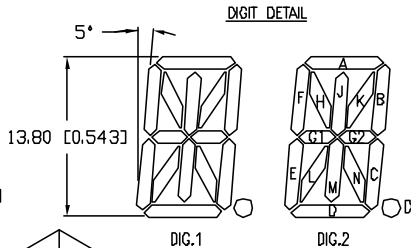

UNCONTROLLED DOCUMENT

PART NUMBER		REV.
LDD-E5405RJ		B
REV.	E.C.N. NUMBER AND REVISION COMMENTS	DATE
A	E.C.N. #10BRDR. & REDRAWN IN 3D.	6.21.03
B	E.C.N. #11214.	2.9.05

ELECTRO-OPTICAL CHARACTERISTICS $T_A=25^\circ\text{C}$ $I_f=10\text{mA}$					
PARAMETER	MIN	TYP	MAX	UNITS	TEST COND
PEAK WAVELENGTH		700		nm	
FORWARD VOLTAGE		2.2	2.5	V_f	
REVERSE VOLTAGE	5.0			V_r	$I_f=100\mu\text{A}$
AXIAL INTENSITY		500		μcd	$I_f=10\text{mA}$
EMITTED COLOR:	RED				
FACE COLOR:	GRAY				
SEGMENT COLOR:	RED DIFFUSED				

LIMITS OF SAFE OPERATION AT 25°C PER CHIPS		
PARAMETER	MAX	UNITS
PEAK FORWARD CURRENT*	150	mA
STEADY CURRENT	25	mA
POWER DISSIPATION	105	mW
DERATE FROM 25°C	-1.6	mW/°C
OPERATING, STORAGE TEMP.	-40 TO +85	°C
SOLDERING TEMP.	+260	°C
2.0mm FROM BODY		3 SEC. MAX
* $t < 10\mu\text{s}$		

*UNLESS OTHERWISE SPECIFIED TOLERANCES PER DECIMAL PRECISION ARE: X=±1 (±0.039), XX=±0.5 (±0.020), XXX=±0.25 (±0.010), XXXX=±0.127 (±0.005). LEAD SIZE=±0.05 (±0.002), LEAD LENGTH=±0.75 (±0.030). MIN=+DECIMAL PRECISION MAX.=+0.00 -DECIMAL PRECISION

UNCONTROLLED DOCUMENT

REV. B	PART NUMBER LDD-E5405RJ	<p>CONFIDENTIAL INFORMATION</p> <p>THE INFORMATION CONTAINED IN THIS DOCUMENT IS THE PROPERTY OF LUMEX INC. EXCEPT AS SPECIFICALLY AUTHORIZED IN WRITING BY LUMEX INC., THE HOLDER OF THIS DOCUMENT SHALL KEEP ALL INFORMATION CONTAINED HEREIN CONFIDENTIAL AND SHALL PROTECT SAME IN WHOLE OR IN PART FROM DISCLOSURE AND DISSEMINATION TO ALL THIRD PARTIES.</p> <p>RELIABILITY NOTE</p> <p>OUR MANY YEARS OF EXPERIENCE DATA ACCUMULATION INDICATE THAT SOLDER HEAT IS A MAJOR CAUSE OF EARLY AND FUTURE FAILURE. PLEASE PAY ATTENTION TO YOUR SOLDERING PROCESS.</p>	<p>290 E. HELEN ROAD PALATINE, IL 60067-6976 PHONE: +1.847.359.2790 US WEB: www.lumex.com TW WEB: www.lumex.com.tw</p>
0.54" FOURTEEN SEGMENT, DUAL DIGIT, LED DISPLAY, 700nm RED CHIPS, GRAY FACE WITH RED SEGMENTS, MULTIPLEXED, COMMON ANODE.		DRAWN BY: BC	CHECKED BY: APPROVED BY: DATE: 2.16.99 PAGE: 1 OF 1 SCALE: N/A