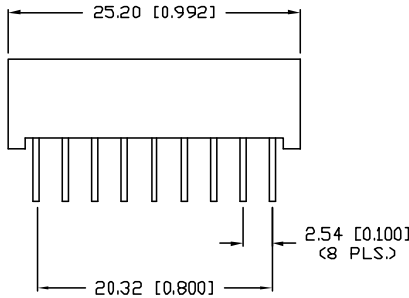

UNCONTROLLED DOCUMENT

PART NUMBER		REV.
LDD-E5405RJ		B
REV.	E.C.N. NUMBER AND REVISION COMMENTS	DATE
A	E.C.N. #10BRDR. & REDRAWN IN 3D.	6.21.03
B	E.C.N. #11214.	2.9.05

ELECTRO-OPTICAL CHARACTERISTICS $T_A=25^\circ\text{C}$ $I_f=10\text{mA}$					
PARAMETER	MIN	TYP	MAX	UNITS	TEST COND
PEAK WAVELENGTH		700		nm	
FORWARD VOLTAGE		2.2	2.5	V_f	
REVERSE VOLTAGE	5.0			V_r	$I_f=100\mu\text{A}$
AXIAL INTENSITY		500		μcd	$I_f=10\text{mA}$
EMITTED COLOR:	RED				
FACE COLOR:	GRAY				
SEGMENT COLOR:	RED DIFFUSED				

LIMITS OF SAFE OPERATION AT 25°C PER CHIPS		
PARAMETER	MAX	UNITS
PEAK FORWARD CURRENT*	150	mA
STEADY CURRENT	25	mA
POWER DISSIPATION	105	mW
DERATE FROM 25°C	-1.6	mW/°C
OPERATING, STORAGE TEMP.	-40 TO +85	°C
SOLDERING TEMP.	+260	°C
2.0mm FROM BODY		3 SEC. MAX
* $t < 10\mu\text{s}$		

*UNLESS OTHERWISE SPECIFIED TOLERANCES PER DECIMAL PRECISION ARE: X=±1 (±0.039), XX=±0.5 (±0.020), XXX=±0.25 (±0.010), XXXX=±0.127 (±0.005). LEAD SIZE=±0.05 (±0.002), LEAD LENGTH=±0.75 (±0.030). MIN=+DECIMAL PRECISION MAX.=+0.00 -DECIMAL PRECISION

UNCONTROLLED DOCUMENT

REV. B	PART NUMBER LDD-E5405RJ	<p>CONFIDENTIAL INFORMATION</p> <p>THE INFORMATION CONTAINED IN THIS DOCUMENT IS THE PROPERTY OF LUMEX INC. EXCEPT AS SPECIFICALLY AUTHORIZED IN WRITING BY LUMEX INC., THE HOLDER OF THIS DOCUMENT SHALL KEEP ALL INFORMATION CONTAINED HEREIN CONFIDENTIAL AND SHALL PROTECT SAME IN WHOLE OR IN PART FROM DISCLOSURE AND DISSEMINATION TO ALL THIRD PARTIES.</p> <p>RELIABILITY NOTE</p> <p>OUR MANY YEARS OF EXPERIENCE DATA ACCUMULATION INDICATE THAT SOLDER HEAT IS A MAJOR CAUSE OF EARLY AND FUTURE FAILURE. PLEASE PAY ATTENTION TO YOUR SOLDERING PROCESS.</p>	<p>290 E. HELEN ROAD PALATINE, IL 60067-6976 PHONE: +1.847.359.2790 US WEB: www.lumex.com TW WEB: www.lumex.com.tw</p>
0.54" FOURTEEN SEGMENT, DUAL DIGIT, LED DISPLAY, 700nm RED CHIPS, GRAY FACE WITH RED SEGMENTS, MULTIPLEXED, COMMON ANODE.		DRAWN BY: BC	CHECKED BY: APPROVED BY: DATE: 2.16.99 PAGE: 1 OF 1 SCALE: N/A