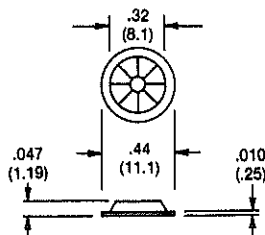

SPEEDNUTS

SN0461
For 1/2" Dia.

SN1287
For 3/16" Dia.

SN1963
For 1 1/32" x 1 1/32"
Rectangular

SN1336
For 1/2" Dia.

SN1220
For 1/4" Dia.

SN2212
For 1/64" Dia.

SN2763
For 1/32" Dia.

SN3486
For 3/8" Dia.

SN3678
For 1/4" Dia.

SN3775
For 3/32" Dia.

SN2089
For 7/8" Dia.

ALL DIMENSIONS ARE IN INCHES (MM).

Industrial Devices, Inc., 260 Railroad Ave., Hackensack, NJ 07601 • (201) 489-8989 • FAX: 201-489-6911