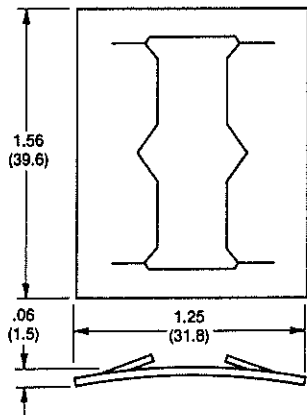

SPEEDNUTS

SN0461
For 1/2" Dia.

SN1287
For 3/16" Dia.

SN1963
For 1 1/32" x 1 1/32"
Rectangular

SN1336
For 1/2" Dia.

SN1220
For 1/4" Dia.

SN2212
For 1/64" Dia.

SN2763
For 1/32" Dia.

SN3486
For 3/8" Dia.

SN3678
For 1/4" Dia.

SN3775
For 3/32" Dia.

SN2089
For 7/8" Dia.

ALL DIMENSIONS ARE IN INCHES (MM).

Industrial Devices, Inc., 260 Railroad Ave., Hackensack, NJ 07601 • (201) 489-8989 • FAX: 201-489-6911