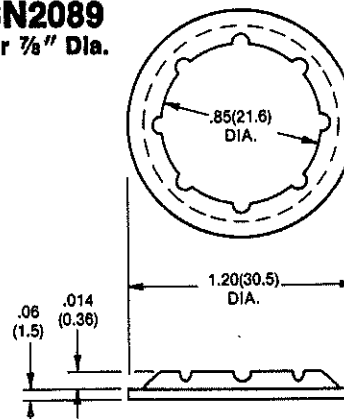

SPEEDNUTS

SN0461
For 1/2" Dia.

SN1287
For 3/16" Dia.

SN1963
For 1 1/32" x 1 1/32"
Rectangular

SN1336
For 1/2" Dia.

SN1220
For 1/4" Dia.

SN2212
For 1/64" Dia.

SN2763
For 1/32" Dia.

SN3486
For 3/8" Dia.

SN3678
For 1/4" Dia.

SN3775
For 3/32" Dia.

SN2089
For 7/8" Dia.

ALL DIMENSIONS ARE IN INCHES (MM).

Industrial Devices, Inc., 260 Railroad Ave., Hackensack, NJ 07601 • (201) 489-8989 • FAX: 201-489-6911