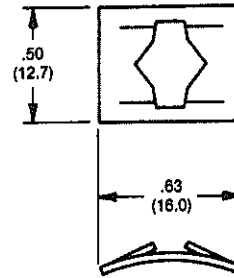

SPEEDNUTS

SN0461
For 1/2" Dia.

SN1287
For 3/16" Dia.

SN1963
For 1 1/32" x 1 1/32"
Rectangular

SN1336
For 1/2" Dia.

SN1220
For 1/4" Dia.

SN2212
For 1/64" Dia.

SN2763
For 1/32" Dia.

SN3486
For 3/8" Dia.

SN3678
For 1/4" Dia.

SN3775
For 3/32" Dia.

SN2089
For 7/8" Dia.

ALL DIMENSIONS ARE IN INCHES (MM).

Industrial Devices, Inc., 260 Railroad Ave., Hackensack, NJ 07601 • (201) 489-8989 • FAX: 201-489-6911