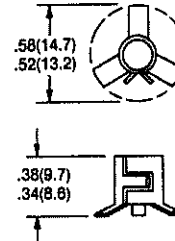

SPEEDNUTS

SN0461
For 1/2" Dia.

SN1287
For 3/16" Dia.

SN1963
For 1 1/32" x 1 1/32"
Rectangular

SN1336
For 1/2" Dia.

SN1220
For 1/4" Dia.

SN2212
For 1/64" Dia.

SN2763
For 1/32" Dia.

SN3486
For 3/8" Dia.

SN3678
For 1/4" Dia.

SN3775
For 3/32" Dia.

SN2089
For 7/8" Dia.

ALL DIMENSIONS ARE IN INCHES (MM).

Industrial Devices, Inc., 260 Railroad Ave., Hackensack, NJ 07601 • (201) 489-8989 • FAX: 201-489-6911