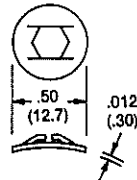

SPEEDNUTS

SN0461
For 1/2" Dia.

SN1287
For 3/16" Dia.

SN1963
For 1 1/32" x 1 1/32"
Rectangular

SN1336
For 1/2" Dia.

SN1220
For 1/4" Dia.

SN2212
For 1/64" Dia.

SN2763
For 1/32" Dia.

SN3486
For 3/8" Dia.

SN3678
For 1/4" Dia.

SN3775
For 3/32" Dia.

SN2089
For 7/8" Dia.

ALL DIMENSIONS ARE IN INCHES (MM).

Industrial Devices, Inc., 260 Railroad Ave., Hackensack, NJ 07601 • (201) 489-8989 • FAX: 201-489-6911