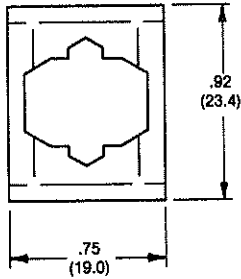

SPEEDNUTS

SN0461
For 1/2" Dia.

SN1287
For 3/16" Dia.

SN1963
For 1 1/32" x 1 1/32"
Rectangular

SN1336
For 1/2" Dia.

SN1220
For 1/4" Dia.

SN2212
For 1/64" Dia.

SN2763
For 1/32" Dia.

SN3486
For 3/8" Dia.

SN3678
For 1/4" Dia.

SN3775
For 3/32" Dia.

SN2089
For 7/8" Dia.

ALL DIMENSIONS ARE IN INCHES (MM).

Industrial Devices, Inc., 260 Railroad Ave., Hackensack, NJ 07601 • (201) 489-8989 • FAX: 201-489-6911