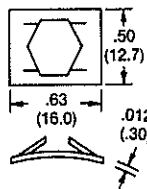

SPEEDNUTS

SN0461
For 1/2" Dia.

SN1287
For 3/16" Dia.

SN1963
For 1 1/32" x 1 1/32"
Rectangular

SN1336
For 1/2" Dia.

SN1220
For 1/4" Dia.

SN2212
For 1/64" Dia.

SN2763
For 1/32" Dia.

SN3486
For 3/8" Dia.

SN3678
For 1/4" Dia.

SN3775
For 3/32" Dia.

SN2089
For 7/8" Dia.

ALL DIMENSIONS ARE IN INCHES (MM).

Industrial Devices, Inc., 260 Railroad Ave., Hackensack, NJ 07601 • (201) 489-8989 • FAX: 201-489-6911