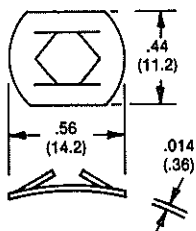

SPEEDNUTS

SN0461
For 1/2" Dia.

SN1287
For 3/16" Dia.

SN1963
For 1 1/32" x 1 1/32"
Rectangular

SN1336
For 1/2" Dia.

SN1220
For 1/4" Dia.

SN2212
For 1/64" Dia.

SN2763
For 1/32" Dia.

SN3486
For 3/8" Dia.

SN3678
For 1/4" Dia.

SN3775
For 3/32" Dia.

SN2089
For 7/8" Dia.

ALL DIMENSIONS ARE IN INCHES (MM).

Industrial Devices, Inc., 260 Railroad Ave., Hackensack, NJ 07601 • (201) 489-8989 • FAX: 201-489-6911