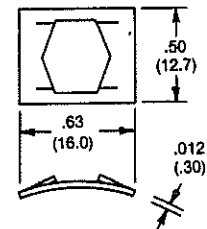

SPEEDNUTS

SN0461
For 1/2" Dia.

SN1287
For 3/16" Dia.

SN1963
For 1 1/32" x 1 1/32"
Rectangular

SN1336
For 1/2" Dia.

SN1220
For 1/4" Dia.

SN2212
For 1/64" Dia.

SN2763
For 1/32" Dia.

SN3486
For 3/8" Dia.

SN3678
For 1/4" Dia.

SN3775
For 3/32" Dia.

SN2089
For 7/8" Dia.

ALL DIMENSIONS ARE IN INCHES (MM).

Industrial Devices, Inc., 260 Railroad Ave., Hackensack, NJ 07601 • (201) 489-8989 • FAX: 201-489-6911