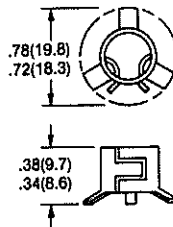

SPEEDNUTS

SN0461
For 1/2" Dia.

SN1287
For 3/16" Dia.

SN1963
For 1 1/32" x 1 1/32"
Rectangular

SN1336
For 1/2" Dia.

SN1220
For 1/4" Dia.

SN2212
For 1/64" Dia.

SN2763
For 1/32" Dia.

SN3486
For 3/8" Dia.

SN3678
For 1/4" Dia.

SN3775
For 3/32" Dia.

SN2089
For 7/8" Dia.

ALL DIMENSIONS ARE IN INCHES (MM).

Industrial Devices, Inc., 260 Railroad Ave., Hackensack, NJ 07601 • (201) 489-8989 • FAX: 201-489-6911