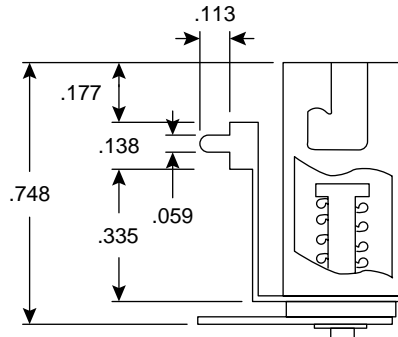

Dimensions (In.)

Specifications:

- Power rating: 5W max
- Withstand voltage: 1500VAC
- Insulation resistance: 100MΩ @ 500VDC
- Socket, contact rivet, terminals: nickel plated brass
- Spring: nickel plated piano wire
- Insulating washers: Bakelite