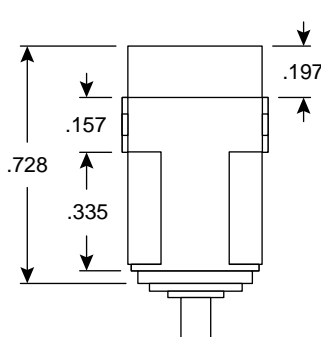

Dimensions (In.)

Specifications:

- Power rating: 5W max
- Withstand voltage: 1500VAC
- Insulation resistance: 100MΩ @ 500VDC
- Socket, contact rivet, terminals: nickel plated brass
- Spring: nickel plated piano wire
- Insulating washers: Bakelite