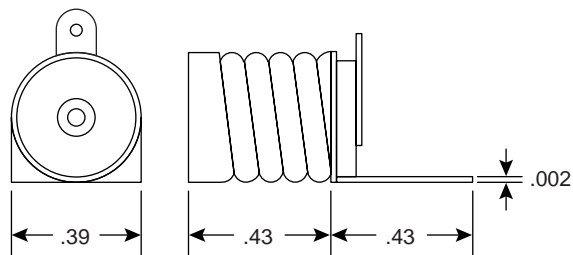

Lamp Socket

Dimensions (In.)

Specifications:

- T-3 1/4 screw type
- Miniature
- Non-insulated bracket