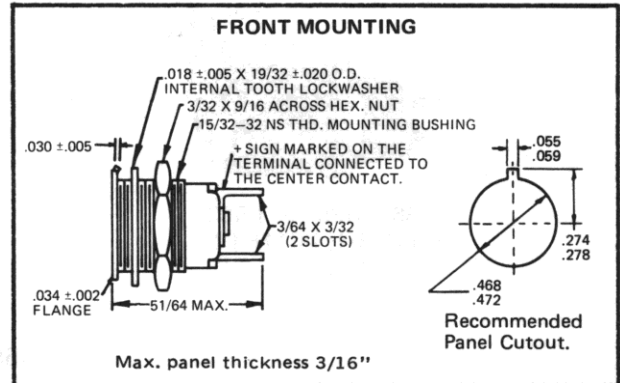

T-1 3/4
MIDGET
FLANGE BASE

See lamp ratings
on page J.

Incandescent Indicators

TWO TERMINALS—FULLY INSULATED
FOR MOUNTING IN 15/32" CLEARANCE HOLE

MEET OR EXCEED ENVIRONMENTAL AND OPERATIONAL REQUIREMENTS
OF MIL-L-6723 AND MIL-L-3661B

359-8430-0931-502
LH73/1; LC12RN2
Stovepipe

359-8430-1471-502
LH73/1; LC29RT2
Cylindrical

359 SERIES

Feature

- Anti-rotation (locked) construction: Provides for secure locking of the socket terminal assembly in the mounting bushing and of the center terminal to the insulating disc. The notched mounting bushing receives the matched insulating disc to prevent the rotation of the mounting bushing.

MATERIALS AND FINISHES

- **Mounting bushing:** Aluminum, black anodize finish.
- **Internal-tooth Lockwasher and Mounting Nut:** Steel, cadmium plated with yellow iridescent chromate finish.
- **Terminals:** Brass, hot tinned with elongated slot.

Per MIL-L-3661B

QPL Listed

BASE PART NUMBERS

(LH73/1) 359-8430-09-502

CAP PART NUMBERS	TYPE DESIG.	PART NO.	LENS CAP COLOR	COMPLETE ASSEMBLY PART NUMBERS
	Stovepipe—Non—Diffusing			
	LC12RN2	162-0931	Red	359-8430-0931-502
	LC12GN2	162-0932	Green	359-8430-0932-502
	LC12YN2	162-0933	Yellow (Amber)	359-8430-0933-502
	LC12BN2	162-0934	Blue	359-8430-0934-502
	LC12CN2	162-0937	Clear (Colorless)	359-8430-0937-502
	Stovepipe—Translucent			
	LC12RT2	162-0971	Red	359-8430-0971-502
	LC12GT2	162-0972	Green	359-8430-0972-502
	LC12YT2	162-0973	Yellow (Amber)	359-8430-0973-502
LC12BT2	162-0974	Blue	359-8430-0974-502	
LC12WT2	162-0975	White	359-8430-0975-502	
	Cylindrical—Non—Diffusing			
	LC29GN2	162-1431	Red	359-8430-1431-502
	LC29GN2	162-1432	Green	359-8430-1432-502
	LC29YN2	162-1433	Yellow (Amber)	359-8430-1433-502
	LC29BN2	162-1434	Blue	359-8430-1434-502
	LC29CN2	162-1437	Clear (Colorless)	359-8430-1437-502
	Cylindrical—Translucent			
	LC29RT2	162-1471	Red	359-8430-1471-502
	LC29GT2	162-1472	Green	359-8430-1472-502
	LC29YT2	162-1473	Yellow (Amber)	359-8430-1473-502
LC29BT2	162-1474	Blue	359-8430-1474-502	
LC29WT2	162-1475	White	359-8430-1475-502	

For legends on flat faced lens, see page P.

Part numbers shown in gray are normally in inventory at your Dialight Distributor.

Order complete with lamp to be assured of receiving the indicator light and correct lamp together for immediate use.