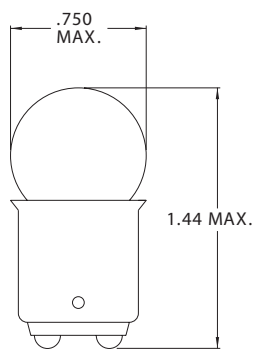

G-6 Single Contact Bayonet Base

Part Number	Design Voltage	Amps	MSCP	Life Hours	Filament Type
CM81	6.5	1.02	6.0	500	C-2R
CM63	7.0	.63	3.0	1,000	C-2R
CM89	13.0	.58	6.0	750	C-2R
CM98	13.0	.62	6.0	800	C-2V
CM67	13.5	.59	4.0	5,000	C-2R
CM69	13.5	.59	4.0	5,000	C-2F
CM97	13.5	.69	4.0	5,000	C-2V
CM1155	13.5	.59	4.0	5,000	C-2R
CM631	14.0	.63	6.0	1,000	C-2R
CM1247	14.0	.43	3.0	1,000	C-2R
CM71	22.0	.18	3.0	200	C-2V
CM509	24.0	.18	2.6	1,000	C-2V
CM303	28.0	.30	6.0	500	C-2F
CM623	28.0	.37	6.0	1,000	2C-2V
CM1251	28.0	.23	3.0	2,000	2C-2V
CM1223	32.0	.16	3.8	200	C-2V

G-6 Double Contact Bayonet Base

Part Number	Design Voltage	Amps	MSCP	Life Hours	Filament Type
CM82	6.5	1.02	6.0	500	C-2R
CM83	6.5	1.15	6.0	1,200	C-2R
CM1314	6.5	1.02	6.0	500	C-2R
CM64	7.0	.63	3.0	1,000	C-2R
CM90	13.0	.58	6.0	750	C-2R
CM99	13.0	.62	6.0	800	C-2V
CM68	13.5	.59	4.0	5,000	C-2R
CM96	13.5	.69	4.0	5,000	C-2V
CM1178	13.5	.69	4.0	5,000	C-2V
CM632	14.0	.63	6.0	1,000	2C-2R
CM72	22.0	.18	3.0	200	C-2V
CM304	28.0	.30	6.0	500	C-2F
CM624	28.0	.37	6.0	1,000	2C-2V
CM1252	28.0	.23	3.0	2,000	2C-2V
CM1224	32.0	.16	3.8	200	C-2F