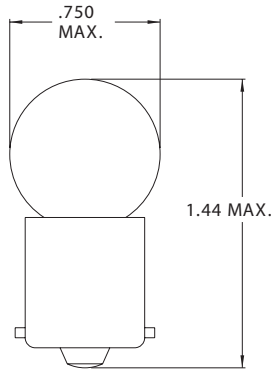

G-6 Single Contact Bayonet Base

Part Number	Design Voltage	Amps	MSCP	Life Hours	Filament Type
CM81	6.5	1.02	6.0	500	C-2R
CM63	7.0	.63	3.0	1,000	C-2R
CM89	13.0	.58	6.0	750	C-2R
CM98	13.0	.62	6.0	800	C-2V
CM67	13.5	.59	4.0	5,000	C-2R
CM69	13.5	.59	4.0	5,000	C-2F
CM97	13.5	.69	4.0	5,000	C-2V
CM1155	13.5	.59	4.0	5,000	C-2R
CM631	14.0	.63	6.0	1,000	C-2R
CM1247	14.0	.43	3.0	1,000	C-2R
CM71	22.0	.18	3.0	200	C-2V
CM509	24.0	.18	2.6	1,000	C-2V
CM303	28.0	.30	6.0	500	C-2F
CM623	28.0	.37	6.0	1,000	2C-2V
CM1251	28.0	.23	3.0	2,000	2C-2V
CM1223	32.0	.16	3.8	200	C-2V

G-6 Double Contact Bayonet Base

Part Number	Design Voltage	Amps	MSCP	Life Hours	Filament Type
CM82	6.5	1.02	6.0	500	C-2R
CM83	6.5	1.15	6.0	1,200	C-2R
CM1314	6.5	1.02	6.0	500	C-2R
CM64	7.0	.63	3.0	1,000	C-2R
CM90	13.0	.58	6.0	750	C-2R
CM99	13.0	.62	6.0	800	C-2V
CM68	13.5	.59	4.0	5,000	C-2R
CM96	13.5	.69	4.0	5,000	C-2V
CM1178	13.5	.69	4.0	5,000	C-2V
CM632	14.0	.63	6.0	1,000	2C-2R
CM72	22.0	.18	3.0	200	C-2V
CM304	28.0	.30	6.0	500	C-2F
CM624	28.0	.37	6.0	1,000	2C-2V
CM1252	28.0	.23	3.0	2,000	2C-2V
CM1224	32.0	.16	3.8	200	C-2F