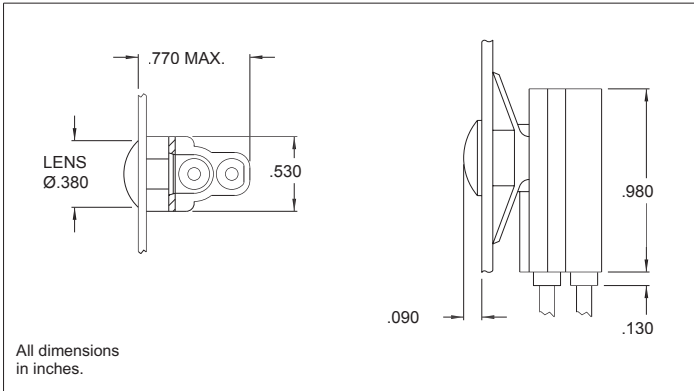

### DESCRIPTION AND FEATURES

Mounting: Ø.312/.317 in panels  
.020/.125 thick.

Wire Leads: No.22 AWG (105°C),  
4.40/4.80 long, stripped .430/.570

Lens: Polycarbonate

Housing: White nylon

Lens Color	Neon
	Model No. (105-125VAC)
Red	4700A1
Amber	4700A3
White	4700A4
Green	4702A5*
Lamp used	C2A+Resistor
Lamp color	Black