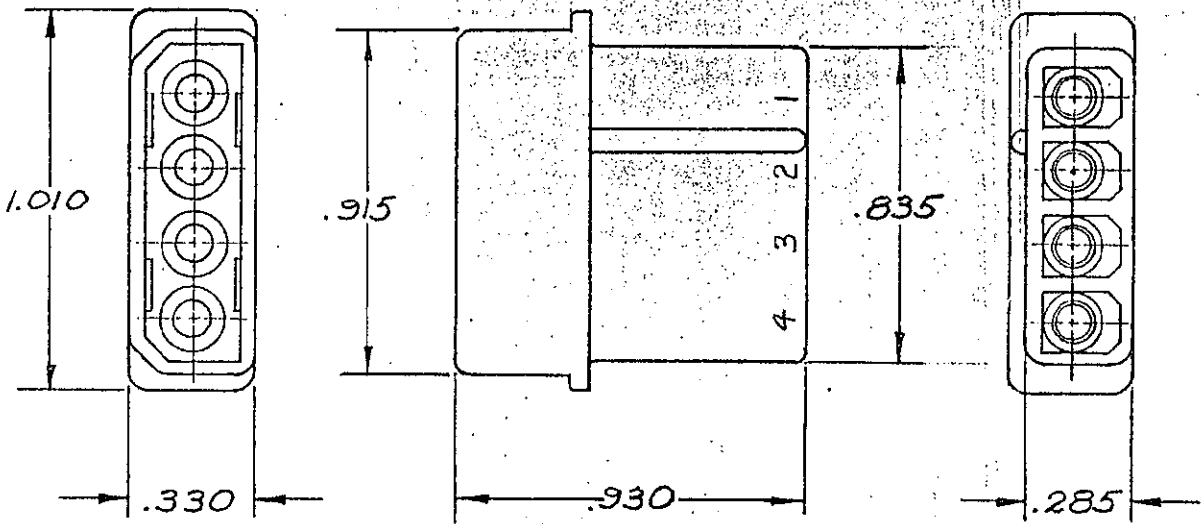

NUMBER  
480426

1. THIS CAP TO USED WITH PLUGS 480424 & 480425.
2. TO BE USED WITH MATE-N-LOK PINS.

HOUSING	COLOR	REMARKS
1-480426-0	NATURAL	
1-480426-9	BLACK	
3-480426-0	NATURAL	HI-TEMP

DIMENSIONS IN INCHES. DO NOT SCALE PRINT.

WIRE — RANGE — INSULATION  
# — #

CLASS .086 PIN HOUSING  
TYPE #

TOLERANCE EXCEPT AS NOTED ± .015 ± .001

SCALE 2:1  
LOC CM A NO 480426 REV H

NAME 4 CIRCUIT MATE-N-LOK CAP

PRINTED BY 553	DR Humble 12/21/66	DE J.R. KUNKLE 12-27-66	CHK	DATE 12/20/66
LTR		REVISION RECORD		DR
CHK		APP		DATE