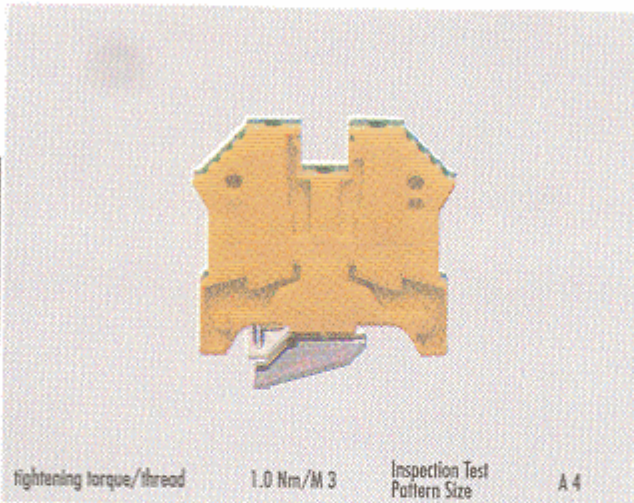

# TERMINAL BLOCKS

SRSL 4-T32

tightening torque/thread	1.0 Nm/M 3	Inspection Test Pattern Size	A 4
Type	Cat.-No.	Qty.p.pck.	
<b>SRSL 4-T32</b>	41065.2	green/yellow	100

**Ratings:**

<b>Dimensions</b>	TS 32
LxBxH (mm)	56x8x52
Stripped Length	12 mm

**Max Rated Cross Section**

Single Wire (solid)	0.2-6 mm <sup>2</sup>
Stranded Wire (flexible)	0.2-4 mm <sup>2</sup>
Wire Size	AWG 22-10

SRSL 10-T32

tightening torque/thread	2.0 Nm/M 4	Inspection Test Pattern Size	A 5
Type	Cat.-No.	Qty.p.pck.	
<b>SRSL 10-T32</b>	41066.2	green/yellow	80

**Ratings:**

<b>Dimensions</b>	TS 32
LxBxH (mm)	56x10x52
Stripped Length	12 mm

**Max Rated Cross Section**

Single Wire (solid)	0.2-10 mm <sup>2</sup>
Stranded Wire (flexible)	0.2-10 mm <sup>2</sup>
Wire Size	AWG 20-8

**Ratings:**

<b>Dimensions</b>	TS 35
LxBxH (mm)	56x8x47
Stripped Length	12 mm

**Max Rated Cross Section**

Single Wire (solid)	0.2-6 mm <sup>2</sup>
Stranded Wire (flexible)	0.2-4 mm <sup>2</sup>
Wire Size	AWG 22-10