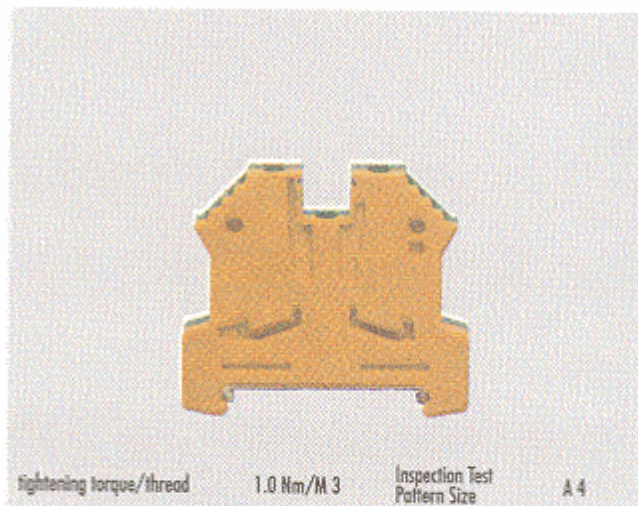

**Ratings:**

<b>Dimensions</b>	TS 32
LxBxH (mm)	56x10x52
Stripped Length	12 mm

**Max Rated Cross Section**

Single Wire (solid)	0.2-10 mm <sup>2</sup>
Stranded Wire (flexible)	0.2-10 mm <sup>2</sup>
Wire Size	AWG 20-8

SRSL 2.5-T35

tightening torque/thread	0.7 Nm/M 2.5	Inspection Test Pattern Size	A 3
Type	Cat.-No.	Qty.p.pck.	
<b>SRSL 2.5-T35</b>	41056.2	green/yellow	100

**Ratings:**

<b>Dimensions</b>	TS 35
LxBxH (mm)	52x6x47
Stripped Length	10 mm

**Max Rated Cross Section**

Single Wire (solid)	0.2-4 mm <sup>2</sup>
Stranded Wire (flexible)	0.2-2.5 mm <sup>2</sup>
Wire Size	AWG 22-14

SRSL 4-T35

tightening torque/thread	1.0 Nm/M 3	Inspection Test Pattern Size	A 4
Type	Cat.-No.	Qty.p.pck.	
<b>SRSL 4-T35</b>	41212.2	green/yellow	100

**Ratings:**

<b>Dimensions</b>	TS 35
LxBxH (mm)	56x8x47
Stripped Length	12 mm

**Max Rated Cross Section**

Single Wire (solid)	0.2-6 mm <sup>2</sup>
Stranded Wire (flexible)	0.2-4 mm <sup>2</sup>
Wire Size	AWG 22-10