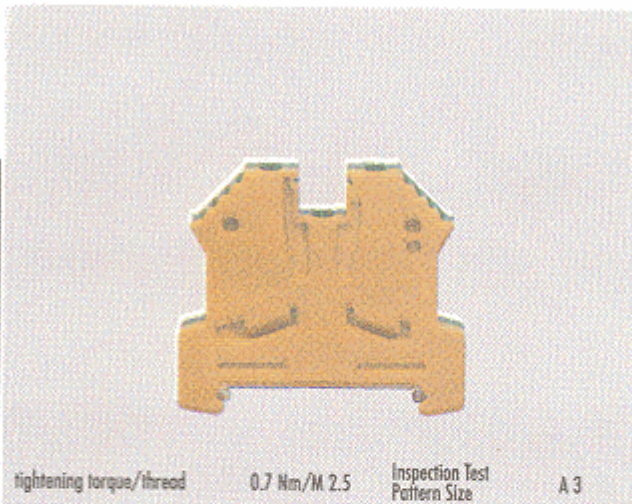

tightening torque/thread	0.7 Nm/M 2.5	Inspection Test Pattern Size	A 3
Type	Cat.-No.	Qty.p.pck.	
SRSL 2.5-T35	41056.2	green/yellow	100

Ratings:

Dimensions	TS 35
LxBxH (mm)	52x6x47
Stripped Length	10 mm

Max Rated Cross Section

Single Wire (solid)	0.2-4 mm²
Stranded Wire (flexible)	0.2-2.5 mm²
Wire Size	AWG 22-14

SRSL 4-T35