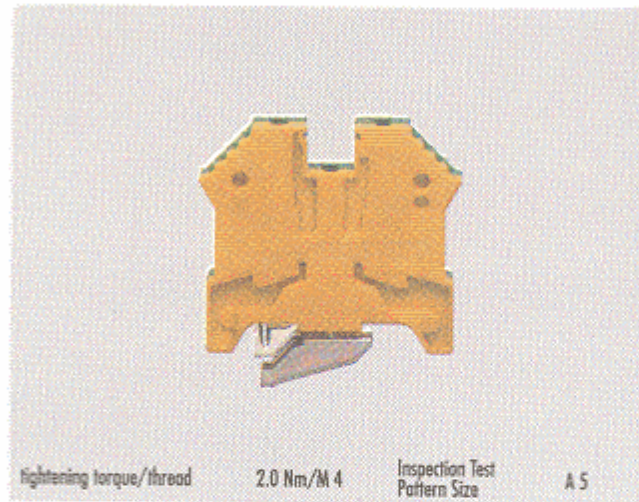

# TERMINAL BLOCKS

SRSL 4-T32

tightening torque/thread	1.0 Nm/M 3	Inspection Test Pattern Size	A 4
Type	Cat.-No.	Qty.p.pck.	
<b>SRSL 4-T32</b>	41065.2	green/yellow	100

**Ratings:**

<b>Dimensions</b>	TS 32
LxBxH (mm)	56x8x52
Stripped Length	12 mm

**Max Rated Cross Section**

Single Wire (solid)	0.2-6 mm <sup>2</sup>
Stranded Wire (flexible)	0.2-4 mm <sup>2</sup>
Wire Size	AWG 22-10

SRSL 10-T32

tightening torque/thread	2.0 Nm/M 4	Inspection Test Pattern Size	A 5
Type	Cat.-No.	Qty.p.pck.	
<b>SRSL 10-T32</b>	41066.2	green/yellow	80

**Ratings:**

<b>Dimensions</b>	TS 32
LxBxH (mm)	56x10x52
Stripped Length	12 mm

**Max Rated Cross Section**

Single Wire (solid)	0.2-10 mm <sup>2</sup>
Stranded Wire (flexible)	0.2-10 mm <sup>2</sup>
Wire Size	AWG 20-8

**Ratings:**

<b>Dimensions</b>	TS 35
LxBxH (mm)	56x8x47
Stripped Length	12 mm

**Max Rated Cross Section**

Single Wire (solid)	0.2-6 mm <sup>2</sup>
Stranded Wire (flexible)	0.2-4 mm <sup>2</sup>
Wire Size	AWG 22-10