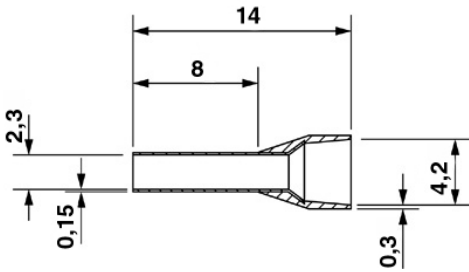

Technical data**General**

Length (b)	14 mm
Color	blue
Material	E-CU
Sleeve length	8 mm
Inner dimension of the insulating collar (d)	4.2 mm

Ferrule diameter	2.3 mm
Insulating collar thickness	0.3 mm
Sleeve wall thickness	0.15 mm

Certificates / Approvals

Certification

CSA, UCSA

Diagrams/Drawings

Dimensioned drawing

Address

PHOENIX CONTACT Inc., USA
586 Fulling Mill Road
Middletown, PA 17057, USA
Phone (800) 888-7388
Fax (717) 944-1625
<http://www.phoenixcon.com>