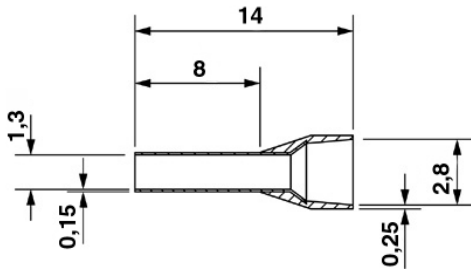

Ferrule diameter	1.3 mm
Insulating collar thickness	0.25 mm
Sleeve wall thickness	0.15 mm

Certificates / Approvals

Certification

CSA, UCSA

Diagrams/Drawings

Dimensioned drawing