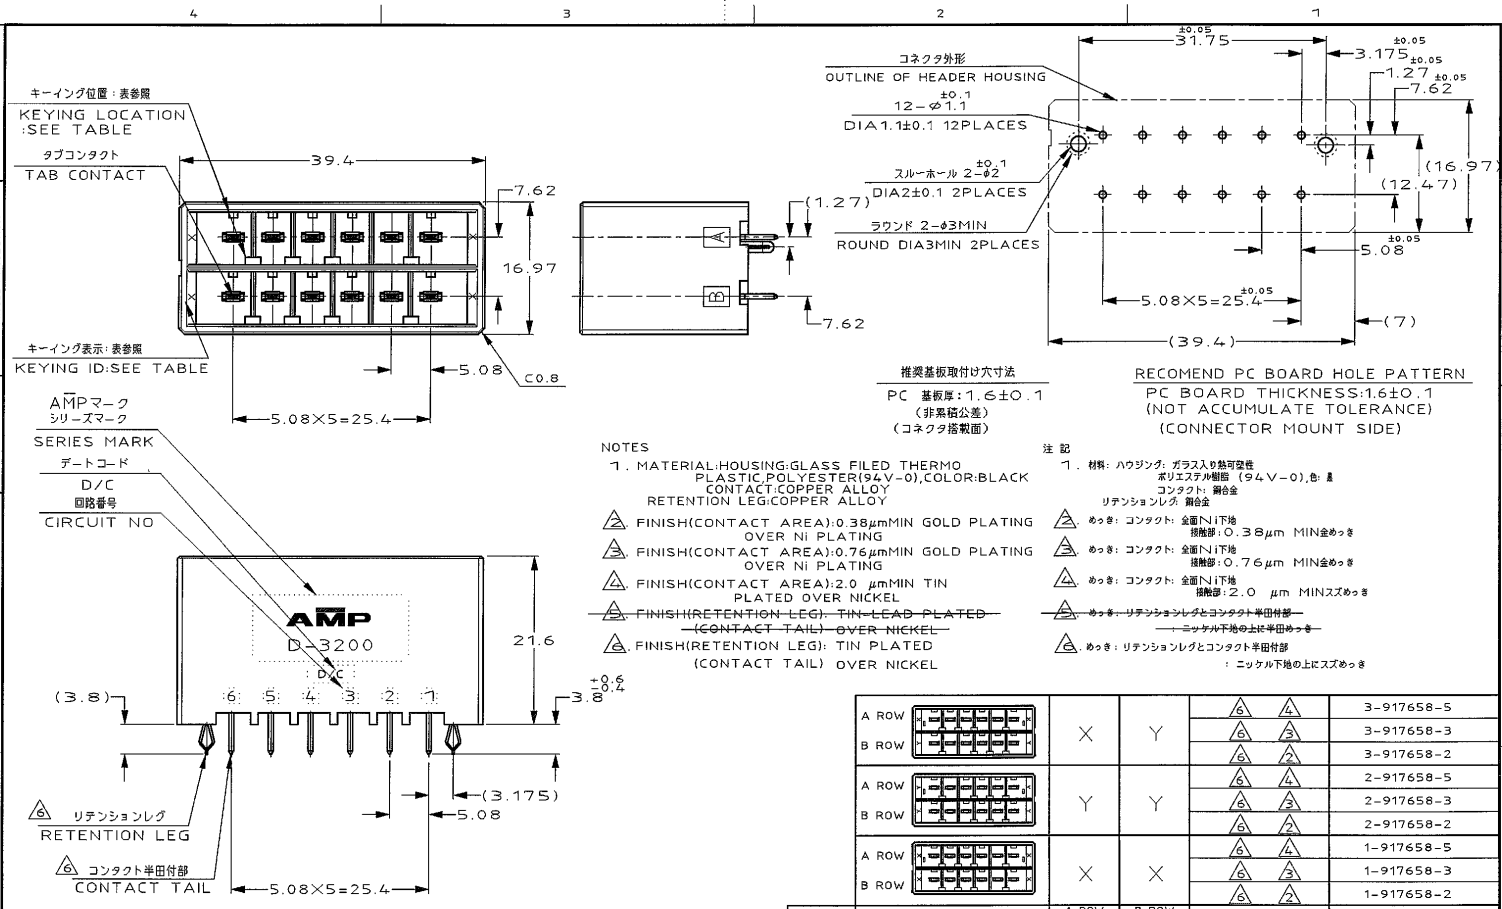

NUMBER 917658
3RD ANGLE PROJECTION
METRIC

DIMENSIONS IN MILLIMETERS. DO NOT SCALE PRINT

PRINT DIST.

KEYING LOCATION	A ROW KEYING	B ROW KEYING	FINISH	製品番号	PART NO.
A ROW	X	Y	△ △	3-917658-5	
B ROW			△ △	3-917658-3	
A ROW	Y	Y	△ △	2-917658-5	
B ROW			△ △	2-917658-3	
A ROW			△ △	1-917658-5	
B ROW	X	X	△ △	1-917658-3	
			△ △	1-917658-2	

(CUSTOMER DRAWING) 顧客用図面