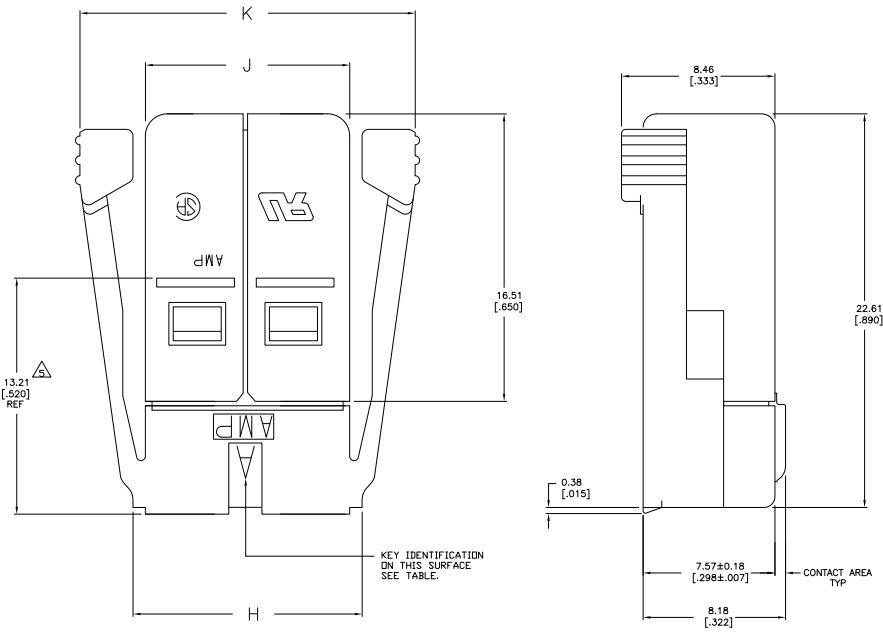

REV	DATE	DESCRIPTION	BY	CHK	APP
00					
03		REVISED FOR ECO-07-018182			

1. PREFIX AND SUFFIX NUMBERS MUST MATCH THOSE ON RECEPTACLE FOR PARTS TO MATE.
2. MATERIAL:
   HOUSING- POLYCARBONATE
   CONTACT- COPPER ALLOY
   SHIELD- BRASS
3. FINISH:
   HOUSING- SMOKE GRAY
   CONTACT- 0.00127(0.00050) MIN NICKEL OVER ENTIRE PART,
   0.00038(0.00001) GOLD FLASH OVER ENTIRE PART,
   0.00127(0.00050) MIN GOLD OVER CONTACT AREA.
   SHIELD- BRIGHT TIN 0.00076(0.00030) MIN OVER 0.00127(0.00050) MIN NICKEL.
4. FOR TERMINATION OF CABLE WHOSE INDIVIDUAL CONDUCTORS HAVE AN INSULATION DIA OF 0.91(0.36) NOMINAL.
5. INSERTION DEPTH INTO RECEPTACLE.
6. FOR TERMINATION OF 26 OR 28 AWG, 7 STRANDED, FLAT RIBBON CABLE WITH 0.89(0.35) TO 0.96(0.38) D.D. PVC CONDUCTOR INSULATION. SEE 520822-1 FOR DETAIL.