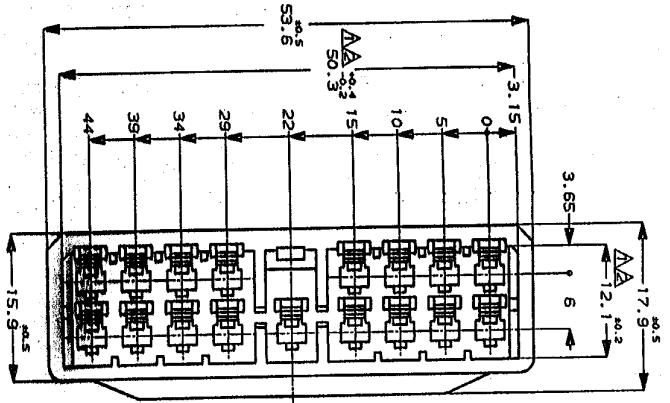

PRINT DIST
 単位: mm DIMENSIONS IN MM. DO NOT SCALE PRINT

NOTES;

- △ TO BE MEASURED WITH IN 2mm FROM □
- △ IN COUPLING WITH THE PLUG HOUSING MATING SATISFIES FUNCTION
- 3 APPLIED CONTACT P/N 172777, 172778
- 4 PRODUCT SPEC NO. 108-5156
- 5 IN COUPLING WITH THE PLUG HOUSING MATING FORCE 29.4N(3KGf) MAX. WITHOUT REC CONTACT

注;

- △ □ 面より2mmの範囲で測定
- △ 相手ハウジングと所定の機能を満たして嵌合できること
- 3 内接するプラグコネクタ型番172777, 172779他
- 4 製品規格 NO.108-5156
- 5 相手ハウジングとの嵌合力は3kg以下 但しプラグコネクタは含まない

REV	DATE	BY	CHK	DATE
A	J-1630			
REVISION RECORD				

Copyright © 1982
 ALL RIGHTS RESERVED.
 Copyright © 1982
 ALL RIGHTS RESERVED.