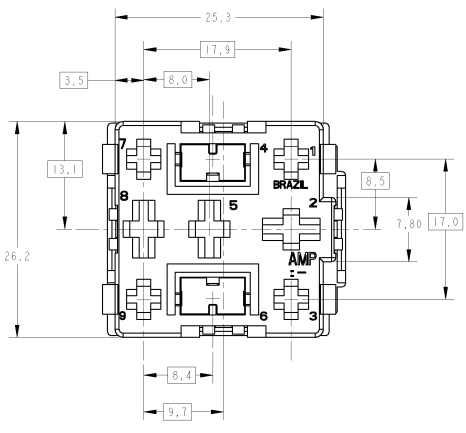

THIS DRAWING IS UNPUBLISHED. RELEASED FOR PUBLICATION  
 (C) COPYRIGHT 19 BY AMP INCORPORATED. ALL RIGHTS RESERVED.

LOC	DISP	REV	DATE	BY	CHKD
AP	-				
		B1			

QUANTIDADE POR CONJUNTO / REQUIRED PER ASSY												ITEM NUMBER	DESCRIPTION	MATERIAL	FINISH
1	1	1	1	1	1	1	1	1	1	1	1	2	COVER CAP	PA6.6 + 15GF	VIOLETA/VIOLET
-	-	-	-	-	-	-	-	-	-	-	-	1	HOUSING, 9 POSN. COMB. JR/STD POWER TIMER	PA6.6 + 15GF	NATURAL
-	-	-	-	-	-	-	-	-	-	-	-	1	HOUSING, 9 POSN. COMB. JR/STD POWER TIMER	PA6.6 + 15GF	LARANJA/ORANGE
-	-	-	-	-	-	-	-	-	-	-	-	1	HOUSING, 9 POSN. COMB. JR/STD POWER TIMER	PA6.6 + 15GF	ROSA/PINK
-	-	-	-	-	-	-	-	-	-	-	-	1	HOUSING, 9 POSN. COMB. JR/STD POWER TIMER	PA6.6 + 15GF	VIOLETA/VIOLET
-	-	-	-	-	-	-	-	-	-	-	-	1	HOUSING, 9 POSN. COMB. JR/STD POWER TIMER	PA6.6 + 15GF	CINZA/GRAY
-	-	-	-	-	-	-	-	-	-	-	-	1	HOUSING, 9 POSN. COMB. JR/STD POWER TIMER	PA6.6 + 15GF	VERDE/GREEN
-	-	-	-	-	-	-	-	-	-	-	-	1	HOUSING, 9 POSN. COMB. SR/STD POWER TIMER	PA6.6 + 15GF	BRANCO/WHITE
-	-	-	-	-	-	-	-	-	-	-	-	1	HOUSING, 9 POSN. COMB. JR/STD POWER TIMER	PA6.6 + 15GF	AZUL/BLUE
-	-	-	-	-	-	-	-	-	-	-	-	1	HOUSING, 9 POSN. COMB. JR/STD POWER TIMER	PA6.6 + 15GF	AMARELO/YELLOW
-	-	-	-	-	-	-	-	-	-	-	-	1	HOUSING, 9 POSN. COMB. JR/STD POWER TIMER	PA6.6 + 15GF	VERMELHO/RED
-	-	-	-	-	-	-	-	-	-	-	-	1	HOUSING, 9 POSN. COMB. JR/STD POWER TIMER	PA6.6 + 15GF	MARRON/BROWN
-	-	-	-	-	-	-	-	-	-	-	-	1	HOUSING, 9 POSN. COMB. JR/STD POWER TIMER	PA6.6 + 15GF	PRETO/BLACK

DIMENSIONS: mm DIMENSIONS: INCHES (PARENTHESIZED) ANGLES: DEG		DWG: 040C100 CHG: 050CT00 APP: 050CT00 APP: 050CT00	
MATERIAL: SEE TABLE		PRODUCT SPEC: 108-37013 APPLICATION SPEC: - / - / - WEIGHT: - / - / -	AMP do BRASIL LTDA. Sao Paulo, Brasil HSG. ASSY, 9 POSN. COMB. JR, STD POWER TIMER
CUSTOMER DRAWING		SIZE: A2 CASE CODE: 100779 DRAWING NO: 444017	RESTRICTED TO: - / - / - SCALE: 3:1 SHEET: 1 OF 1 REV: B1