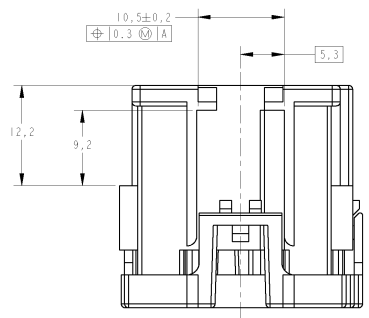

THIS DRAWING IS UNPUBLISHED. RELEASED FOR PUBLICATION  
 (C) COPYRIGHT 19 BY AMP INCORPORATED. ALL RIGHTS RESERVED.

LOC	DISP	REV	DATE	BY	CHKD
AP	-				
		B1			

QUANTIDADE POR CONJUNTO / REQUIRED PER ASSY												ITEM NUMBER	DESCRIPTION	MATERIAL	FINISH
1	1	1	1	1	1	1	1	1	1	1	1	2	COVER CAP	PA6.6 + 15GF	VIOLETA/VIOLET
-	-	-	-	-	-	-	-	-	-	-	-	1	HOUSING, 9 POSN. COMB. JR/STD POWER TIMER	PA6.6 + 15GF	NATURAL
-	-	-	-	-	-	-	-	-	-	-	-	1	HOUSING, 9 POSN. COMB. JR/STD POWER TIMER	PA6.6 + 15GF	LARANJA/ORANGE
-	-	-	-	-	-	-	-	-	-	-	-	1	HOUSING, 9 POSN. COMB. JR/STD POWER TIMER	PA6.6 + 15GF	ROSA/PINK
-	-	-	-	-	-	-	-	-	-	-	-	1	HOUSING, 9 POSN. COMB. JR/STD POWER TIMER	PA6.6 + 15GF	VIOLETA/VIOLET
-	-	-	-	-	-	-	-	-	-	-	-	1	HOUSING, 9 POSN. COMB. JR/STD POWER TIMER	PA6.6 + 15GF	CINZA/GRAY
-	-	-	-	-	-	-	-	-	-	-	-	1	HOUSING, 9 POSN. COMB. JR/STD POWER TIMER	PA6.6 + 15GF	VERDE/GREEN
-	-	-	-	-	-	-	-	-	-	-	-	1	HOUSING, 9 POSN. COMB. SR/STD POWER TIMER	PA6.6 + 15GF	BRANCO/WHITE
-	-	-	-	-	-	-	-	-	-	-	-	1	HOUSING, 9 POSN. COMB. JR/STD POWER TIMER	PA6.6 + 15GF	AZUL/BLUE
-	-	-	-	-	-	-	-	-	-	-	-	1	HOUSING, 9 POSN. COMB. JR/STD POWER TIMER	PA6.6 + 15GF	AMARELO/YELLOW
-	-	-	-	-	-	-	-	-	-	-	-	1	HOUSING, 9 POSN. COMB. JR/STD POWER TIMER	PA6.6 + 15GF	VERMELHO/RED
-	-	-	-	-	-	-	-	-	-	-	-	1	HOUSING, 9 POSN. COMB. JR/STD POWER TIMER	PA6.6 + 15GF	MARRON/BROWN
-	-	-	-	-	-	-	-	-	-	-	-	1	HOUSING, 9 POSN. COMB. JR/STD POWER TIMER	PA6.6 + 15GF	PRETO/BLACK

DIMENSIONS: mm DIMENSIONS: INCHES (PARENTHESIZED) ANGLES: DEG		DWG: 040C100 CHG: 050CT00 APP: 050CT00 APP: 050CT00	
MATERIAL: SEE TABLE		PRODUCT SPEC: 108-37013 APPLICATION SPEC: - / - / - WEIGHT: - / - / -	AMP do BRASIL LTDA. Sao Paulo, Brasil HSG. ASSY, 9 POSN. COMB. JR, STD POWER TIMER
CUSTOMER DRAWING		SIZE: A2 CASE CODE: 100779 DRAWING NO: 444017	RESTRICTED TO: - / - / - SCALE: 3:1 SHEET: 1 OF 1 REV: B1