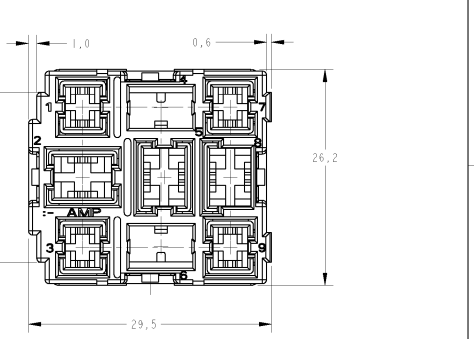

THIS DRAWING IS UNPUBLISHED. RELEASED FOR PUBLICATION  
 (C) COPYRIGHT 19 BY AMP INCORPORATED. ALL RIGHTS RESERVED.

LOC	DISP	REV	DATE	BY	CHKD
AP	-				
		B1			

QUANTIDADE POR CONJUNTO / REQUIRED PER ASSY												ITEM NUMBER	DESCRIPTION	MATERIAL	FINISH
1	1	1	1	1	1	1	1	1	1	1	1	2	COVER CAP	PA6.6 + 15GF	VIOLETA/VIOLET
-	-	-	-	-	-	-	-	-	-	-	-	1	HOUSING, 9 POSN. COMB. JR/STD POWER TIMER	PA6.6 + 15GF	NATURAL
-	-	-	-	-	-	-	-	-	-	-	-	1	HOUSING, 9 POSN. COMB. JR/STD POWER TIMER	PA6.6 + 15GF	LARANJA/ORANGE
-	-	-	-	-	-	-	-	-	-	-	-	1	HOUSING, 9 POSN. COMB. JR/STD POWER TIMER	PA6.6 + 15GF	ROSA/PINK
-	-	-	-	-	-	-	-	-	-	-	-	1	HOUSING, 9 POSN. COMB. JR/STD POWER TIMER	PA6.6 + 15GF	VIOLETA/VIOLET
-	-	-	-	-	-	-	-	-	-	-	-	1	HOUSING, 9 POSN. COMB. JR/STD POWER TIMER	PA6.6 + 15GF	CINZA/GRAY
-	-	-	-	-	-	-	-	-	-	-	-	1	HOUSING, 9 POSN. COMB. JR/STD POWER TIMER	PA6.6 + 15GF	VERDE/GREEN
-	-	-	-	-	-	-	-	-	-	-	-	1	HOUSING, 9 POSN. COMB. SR/STD POWER TIMER	PA6.6 + 15GF	BRANCO/WHITE
-	-	-	-	-	-	-	-	-	-	-	-	1	HOUSING, 9 POSN. COMB. JR/STD POWER TIMER	PA6.6 + 15GF	AZUL/BLUE
-	-	-	-	-	-	-	-	-	-	-	-	1	HOUSING, 9 POSN. COMB. JR/STD POWER TIMER	PA6.6 + 15GF	AMARELO/YELLOW
-	-	-	-	-	-	-	-	-	-	-	-	1	HOUSING, 9 POSN. COMB. JR/STD POWER TIMER	PA6.6 + 15GF	VERMELHO/RED
-	-	-	-	-	-	-	-	-	-	-	-	1	HOUSING, 9 POSN. COMB. JR/STD POWER TIMER	PA6.6 + 15GF	MARRON/BROWN
-	-	-	-	-	-	-	-	-	-	-	-	1	HOUSING, 9 POSN. COMB. JR/STD POWER TIMER	PA6.6 + 15GF	PRETO/BLACK

DIMENSIONS: mm DIMENSIONS: INCHES (PARENTHESIZED) ANGLES: DEG		DWG: 040C100 CHG: 050CT00 APP: 050CT00 APP: 050CT00	
MATERIAL: SEE TABLE		PRODUCT SPEC: 108-37013 APPLICATION SPEC: - / - / - WEIGHT: - / - / -	AMP do BRASIL LTDA. Sao Paulo, Brasil HSG. ASSY, 9 POSN. COMB. JR, STD POWER TIMER
CUSTOMER DRAWING		SIZE: A2 CASE CODE: 100779 DRAWING NO: 444017	RESTRICTED TO: - / - / - SCALE: 3:1 SHEET: 1 OF 1 REV: B1