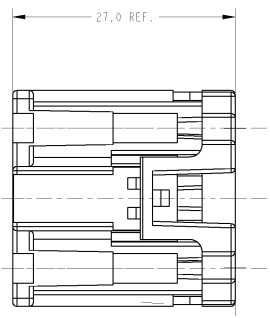

THIS DRAWING IS UNPUBLISHED. RELEASED FOR PUBLICATION  
 (C) COPYRIGHT 19 BY AMP INCORPORATED. ALL RIGHTS RESERVED.

LOC	DISP	REV	DATE	BY	CHKD
AP	-				
		B1			

QUANTIDADE POR CONJUNTO / REQUIRED PER ASSY												ITEM NUMBER	DESCRIPTION	MATERIAL	FINISH
1	1	1	1	1	1	1	1	1	1	1	1	2	COVER CAP	PA6.6 + 15GF	VIOLETA/VIOLET
-	-	-	-	-	-	-	-	-	-	-	-	1	HOUSING, 9 POSN. COMB. JR/STD POWER TIMER	PA6.6 + 15GF	NATURAL
-	-	-	-	-	-	-	-	-	-	-	-	1	HOUSING, 9 POSN. COMB. JR/STD POWER TIMER	PA6.6 + 15GF	LARANJA/ORANGE
-	-	-	-	-	-	-	-	-	-	-	-	1	HOUSING, 9 POSN. COMB. JR/STD POWER TIMER	PA6.6 + 15GF	ROSA/PINK
-	-	-	-	-	-	-	-	-	-	-	-	1	HOUSING, 9 POSN. COMB. JR/STD POWER TIMER	PA6.6 + 15GF	VIOLETA/VIOLET
-	-	-	-	-	-	-	-	-	-	-	-	1	HOUSING, 9 POSN. COMB. JR/STD POWER TIMER	PA6.6 + 15GF	CINZA/GRAY
-	-	-	-	-	-	-	-	-	-	-	-	1	HOUSING, 9 POSN. COMB. JR/STD POWER TIMER	PA6.6 + 15GF	VERDE/GREEN
-	-	-	-	-	-	-	-	-	-	-	-	1	HOUSING, 9 POSN. COMB. SR/STD POWER TIMER	PA6.6 + 15GF	BRANCO/WHITE
-	-	-	-	-	-	-	-	-	-	-	-	1	HOUSING, 9 POSN. COMB. JR/STD POWER TIMER	PA6.6 + 15GF	AZUL/BLUE
-	-	-	-	-	-	-	-	-	-	-	-	1	HOUSING, 9 POSN. COMB. JR/STD POWER TIMER	PA6.6 + 15GF	AMARELO/YELLOW
-	-	-	-	-	-	-	-	-	-	-	-	1	HOUSING, 9 POSN. COMB. JR/STD POWER TIMER	PA6.6 + 15GF	VERMELHO/RED
-	-	-	-	-	-	-	-	-	-	-	-	1	HOUSING, 9 POSN. COMB. JR/STD POWER TIMER	PA6.6 + 15GF	MARRON/BROWN
-	-	-	-	-	-	-	-	-	-	-	-	1	HOUSING, 9 POSN. COMB. JR/STD POWER TIMER	PA6.6 + 15GF	PRETO/BLACK

DIMENSIONS: mm DIMENSIONS: INCHES (PARENTHESIZED) ANGLES: DEG		DWG: 040C100 CHG: 050CT00 APP: 050CT00 APP: 050CT00	
MATERIAL: SEE TABLE		PRODUCT SPEC: 108-37013 APPLICATION SPEC: - / - / - WEIGHT: - / - / -	AMP do BRASIL LTDA. Sao Paulo, Brasil HSG. ASSY, 9 POSN. COMB. JR, STD POWER TIMER
CUSTOMER DRAWING		SIZE: A2 CASE CODE: 100779 DRAWING NO: 444017	RESTRICTED TO: - / - / - SCALE: 3:1 SHEET: 1 OF 1 REV: B1