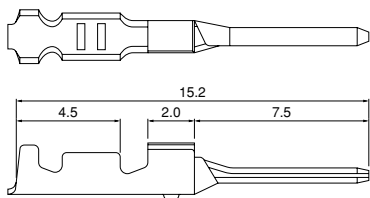

- Waterproof grade
- Contained seal ring
- Solid rubber seal
- Double-spring construction
- Housing-to-terminal locks
- Inner-housing lock

Specifications

- Current rating: 3A AC, DC (AWG #22)
 - Voltage rating: 100V AC, DC
 - Temperature range: -40°C to +85°C
(including temperature rise in applying electrical current)
 - Contact resistance: Initial value/5m Ω max.
After environmental testing/10m Ω max.
 - Insulation resistance: 800M Ω min.
 - Withstanding voltage: 1,000V AC/minute
 - Applicable wire: AWG #26 to #22
0.13 to 0.33mm²
Insulation O.D./1.4 to 1.6mm
 - Waterproof grade: More than grade 7 ingress protection of JIS C 0920(IEC 60529 IPX7)
- * Compliant with RoHS.
* Refer to "General Instruction and Notice when using Terminals and Connectors" at the end of this catalog.
* Contact JST for details.

Standards

Recognized E60389

Assembly layout

JWPF CONNECTOR

Contact

Tab contact

Receptacle contact

Model No.		Applicable wire		Insulation O.D. (mm)	Q'ty / reel
Tab contact	Receptacle contact	mm ²	AWG #		
SWPT-001T-P025	SWPR-001T-P025	0.13~0.33	26~22	1.4~1.6	8,200