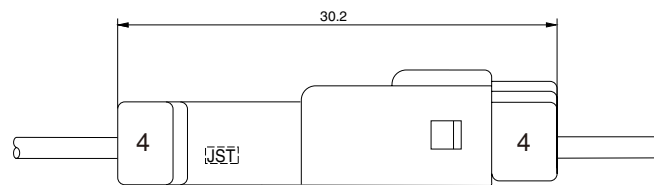

- Waterproof grade
- Contained seal ring
- Solid rubber seal
- Double-spring construction
- Housing-to-terminal locks
- Inner-housing lock

Specifications

- Current rating: 3A AC, DC (AWG #22)
 - Voltage rating: 100V AC, DC
 - Temperature range: -40°C to +85°C
(including temperature rise in applying electrical current)
 - Contact resistance: Initial value/5m Ω max.
After environmental testing/10m Ω max.
 - Insulation resistance: 800M Ω min.
 - Withstanding voltage: 1,000V AC/minute
 - Applicable wire: AWG #26 to #22
0.13 to 0.33mm²
Insulation O.D./1.4 to 1.6mm
 - Waterproof grade: More than grade 7 ingress protection of JIS C 0920(IEC 60529 IPX7)
- * Compliant with RoHS.
* Refer to "General Instruction and Notice when using Terminals and Connectors" at the end of this catalog.
* Contact JST for details.

Standards

Recognized E60389

Assembly layout

JWPF CONNECTOR

Contact

Tab contact

Receptacle contact

Model No.		Applicable wire		Insulation O.D. (mm)	Q'ty / reel
Tab contact	Receptacle contact	mm ²	AWG #		
SWPT-001T-P025	SWPR-001T-P025	0.13~0.33	26~22	1.4~1.6	8,200