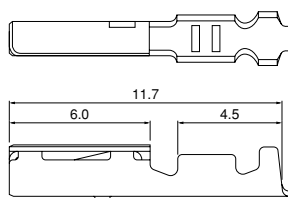

- Waterproof grade
- Contained seal ring
- Solid rubber seal
- Double-spring construction
- Housing-to-terminal locks
- Inner-housing lock

Specifications

- Current rating: 3A AC, DC (AWG #22)
 - Voltage rating: 100V AC, DC
 - Temperature range: -40°C to +85°C
(including temperature rise in applying electrical current)
 - Contact resistance: Initial value/5m Ω max.
After environmental testing/10m Ω max.
 - Insulation resistance: 800M Ω min.
 - Withstanding voltage: 1,000V AC/minute
 - Applicable wire: AWG #26 to #22
0.13 to 0.33mm²
Insulation O.D./1.4 to 1.6mm
 - Waterproof grade: More than grade 7 ingress protection of JIS C 0920(IEC 60529 IPX7)
- * Compliant with RoHS.
* Refer to "General Instruction and Notice when using Terminals and Connectors" at the end of this catalog.
* Contact JST for details.

Standards

Recognized E60389

Assembly layout

JWPF CONNECTOR

Contact

Tab contact

Receptacle contact

Model No.		Applicable wire		Insulation O.D. (mm)	Q'ty / reel
Tab contact	Receptacle contact	mm ²	AWG #		
SWPT-001T-P025	SWPR-001T-P025	0.13~0.33	26~22	1.4~1.6	8,200