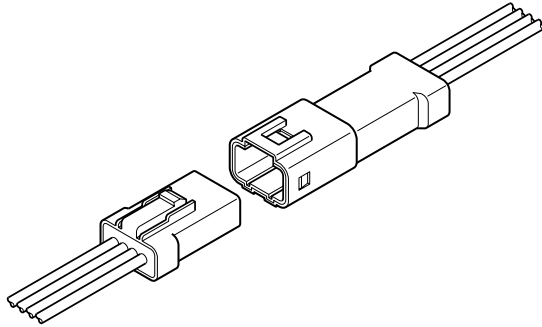

JWPB CONNECTOR

2.0mm pitch/Crimp style wire-to-wire connectors

Applicable for waterproof usage. This is the wire-to-wire connector that is more than grade 7 ingress protection of JIS C 0920 (IEC 60529 IPX7).

- Waterproof grade
- Contained seal ring
- Solid rubber seal
- Double-spring construction
- Housing-to-terminal locks
- Inner-housing lock

Specifications

- Current rating: 3A AC, DC (AWG #22)
 - Voltage rating: 100V AC, DC
 - Temperature range: -40°C to +85°C
(including temperature rise in applying electrical current)
 - Contact resistance: Initial value/5m Ω max.
After environmental testing/10m Ω max.
 - Insulation resistance: 800M Ω min.
 - Withstanding voltage: 1,000V AC/minute
 - Applicable wire: AWG #26 to #22
0.13 to 0.33mm²
Insulation O.D./1.4 to 1.6mm
 - Waterproof grade: More than grade 7 ingress protection of JIS C 0920(IEC 60529 IPX7)
- * Compliant with RoHS.
* Refer to "General Instruction and Notice when using Terminals and Connectors" at the end of this catalog.
* Contact JST for details.

Standards

Recognized E60389

Assembly layout

JWPF CONNECTOR

Contact

Tab contact

Receptacle contact

Model No.		Applicable wire		Insulation O.D. (mm)	Q'ty / reel
Tab contact	Receptacle contact	mm ²	AWG #		
SWPT-001T-P025	SWPR-001T-P025	0.13~0.33	26~22	1.4~1.6	8,200

RoHS compliance

Note: 1. Receptacle housing comes with seal rubber plate.
2. Tab housing comes with seal rubber plate, seal ring and seal ring holder.