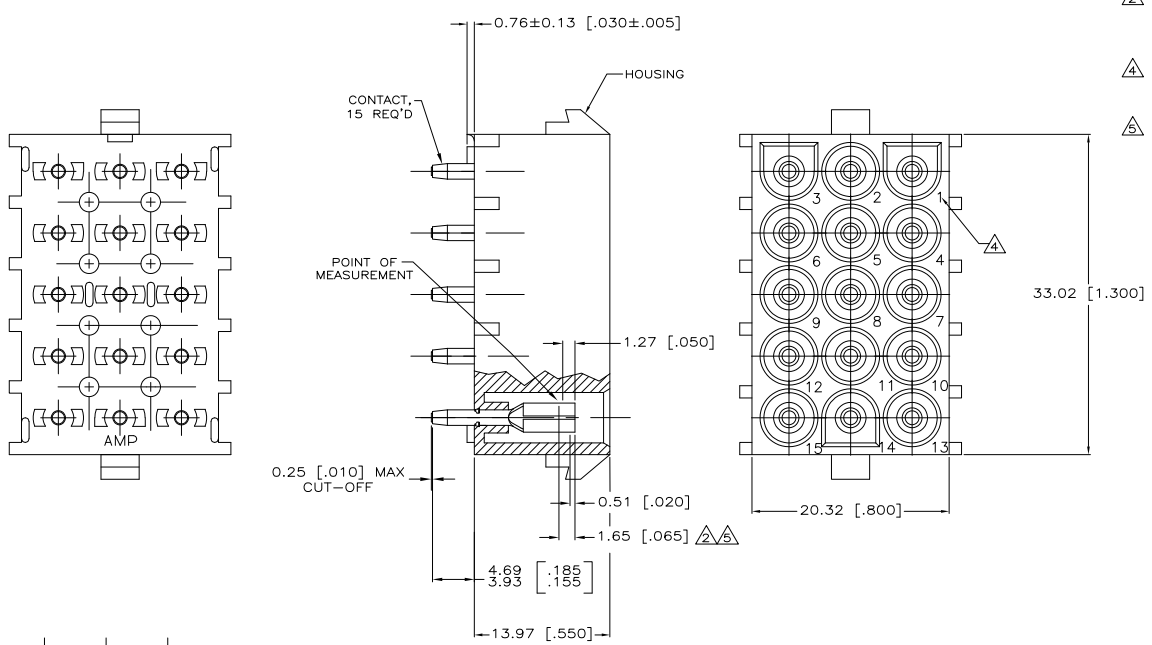

REV. NO.		REVISIONS		DATE	BY	CHK
CM	00	TR	LM	11/02/99		
P		REVISED PER	OCM-1100-04	11/02/99	KW	SR

1. PARTS MUST COMPLY WITH AMP SOLDERABILITY SPEC 109-11-3.
2. CONTACT IS STAMPED FROM PRE-PLATED STOCK WHICH IS PLATED OVERALL WITH 0.00127 [0.00050] NICKEL, THEN STRIPED WITH 0.00076 [0.00030] GOLD IN CONTACT AREA INDICATED AND TIN-LEAD ON SOLDER TAIL END.
3. CIRCUIT IDENTIFICATION CHARACTERS ARE ADJACENT TO THE INDICATED CAVITIES, BUT LOCATION AND ORIENTATION MAY DIFFER FROM PRINT.
4. CONTACT IS PLATED OVERALL WITH 0.00127 [0.00050] NICKEL, THEN 0.00076 [0.00030] GOLD OVER CONTACT LENGTH INDICATED AND MATTE TIN ON SOLDER TAIL END.

RECOMMENDED LAYOUT FOR 1.58 [.062] THICK PC BOARD

PH BRZ GOLD	NYLON, UL94V-0	350830-4
PH BRZ GOLD	NYLON, UL94V-0	350830-2
PH BRZ TIN	NYLON, UL94V-0	350830-1
CONTACT	HOUSING	PART NO