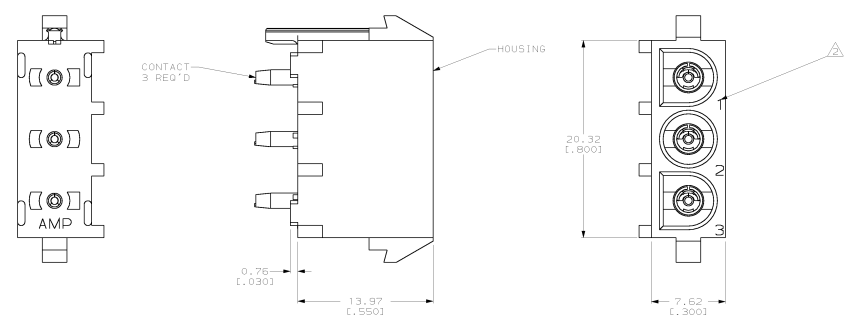

REV.	DATE	BY	CHKD	APP'D
00				

1. PARTS COMPLY TO AMP SOLDERABILITY SPECIFICATION 109-11-3.
2. CIRCUIT IDENTIFICATION CHARACTERS ARE ADJACENT TO THE INDICATED CAVITIES, BUT LOCATION AND ORIENTATION MAY DIFFER FROM PRINT.
3. DIMENSIONS IN BRACKETS ARE IN INCHES.

3-DIMENSIONAL MODEL NTS