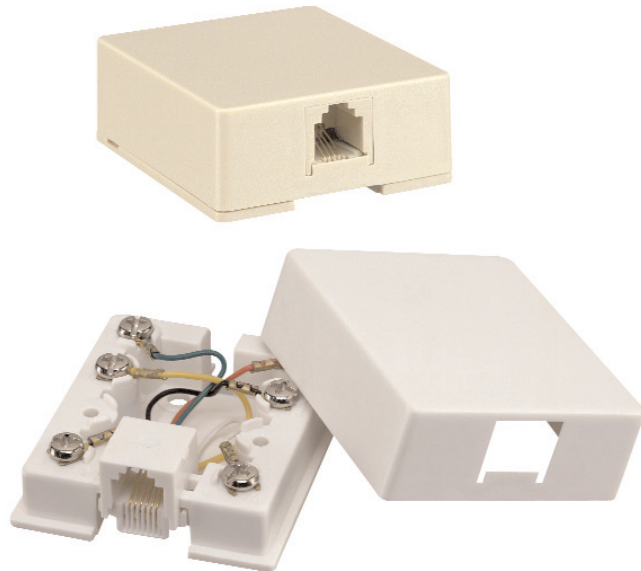

MODULAR SURFACE JACK

Single Telephone

Modular Surface Jack mounts to baseboard or wall. Screw terminals for easy installation.

Non-UL	UL/CUL	Color	Conductor
30-9746	30-8603	Light Almond	4
30-9746-BU	30-8603-BU	Light Almond	4
30-9604	30-8607	Ivory	4
30-9604-BU	30-8607-BU	Ivory	4
30-9604-50		Ivory	4
30-9603		Ivory	4
30-9603-BU		Ivory	4
30-9614	30-8609	White	4
30-9614-BU	30-8609-BU	White	4
30-9614-50		White	4
30-9624		Brown	4
	30-8627	Ivory	6
	30-8627-BU	Ivory	6
	30-8629	White	6
	30-8629-BU	White	6
	30-8623	Light Almond	6
	30-8623-BU	Light Almond	6
	30-8687	Ivory	8
	30-8687-BU	Ivory	8
	30-8689	White	8
	30-8689-BU	White	8
	30-8683	Light Almond	8
	30-8683-BU	Light Almond	8

Dual Telephone

Surface mounts to baseboard or wall. Dual jacks for hook-up of telephone and answering machine.

Non-UL	UL	UL/CUL	Color	Conductor
30-9605		30-8617	Ivory	4
30-9605-BU		30-8617-BU	Ivory	4
		30-8613	Light Almond	4
		30-8613-BU	Light Almond	4
		30-8619	White	4
		30-8619-BU	White	4
	30-8633-BU		Light Almond	6
	30-8637-BU		Ivory	6
	30-8639-BU		White	6
	30-8653-BU		Light Almond	8
	30-8659-BU		White	8
	30-8657		Ivory	8
	30-8657-BU		Ivory	8