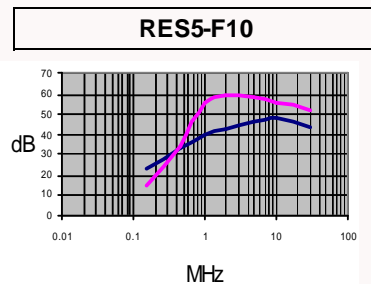

POWERLINE SERIES

CHASSIS MOUNTED SINGLE STAGE

www.deltron-emcon.com www.deltron-emcon.com www.deltron-emcon.com www.deltron-emcon.com www.deltron-emcon.com www.deltron-emcon.com

Deltron Emcon Limited, Deltron Emcon House, Hargreaves Way, Sawcliffe Industrial Park, Scunthorpe, North Lincolnshire DN15 8RF
Phone: 44-1724-273200 Fax: 44-1724-270230 E-Mail: emc@deltron-emcon.com Web: www.deltron-emcon.com