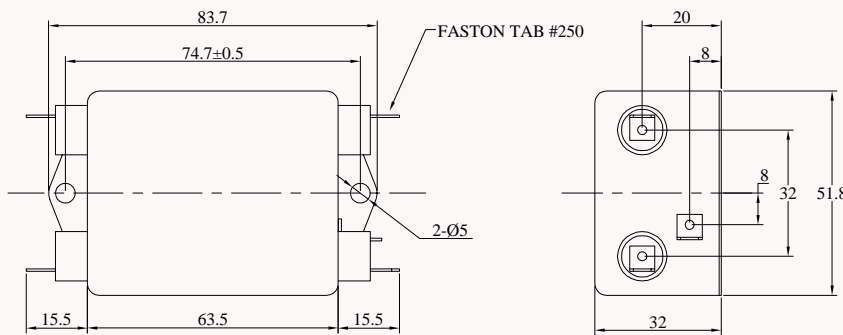

POWERLINE SERIES

CHASSIS MOUNTED SINGLE STAGE

www.deltron-emcon.com www.deltron-emcon.com www.deltron-emcon.com www.deltron-emcon.com www.deltron-emcon.com www.deltron-emcon.com

Deltron Emcon Limited, Deltron Emcon House, Hargreaves Way, Sawcliffe Industrial Park, Scunthorpe, North Lincolnshire DN15 8RF
Phone: 44-1724-273200 Fax: 44-1724-270230 E-Mail: emc@deltron-emcon.com Web: www.deltron-emcon.com