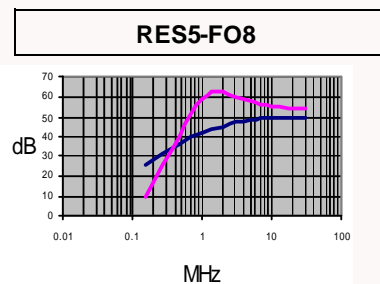

POWERLINE SERIES

CHASSIS MOUNTED SINGLE STAGE

www.deltron-emcon.com www.deltron-emcon.com www.deltron-emcon.com www.deltron-emcon.com www.deltron-emcon.com www.deltron-emcon.com

Deltron Emcon Limited, Deltron Emcon House, Hargreaves Way, Sawcliffe Industrial Park, Scunthorpe, North Lincolnshire DN15 8RF
Phone: 44-1724-273200 Fax: 44-1724-270230 E-Mail: emc@deltron-emcon.com Web: www.deltron-emcon.com