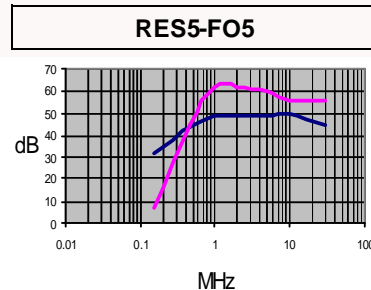

POWERLINE SERIES

CHASSIS MOUNTED SINGLE STAGE

www.deltron-emcon.com www.deltron-emcon.com www.deltron-emcon.com www.deltron-emcon.com www.deltron-emcon.com www.deltron-emcon.com

Deltron Emcon Limited, Deltron Emcon House, Hargreaves Way, Sawcliffe Industrial Park, Scunthorpe, North Lincolnshire DN15 8RF
Phone: 44-1724-273200 Fax: 44-1724-270230 E-Mail: emc@deltron-emcon.com Web: www.deltron-emcon.com