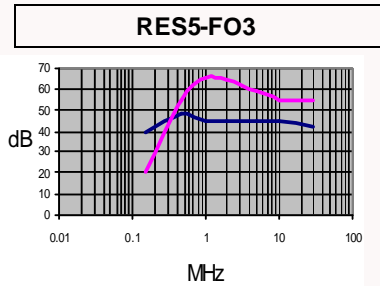

POWERLINE SERIES

CHASSIS MOUNTED SINGLE STAGE

www.deltron-emcon.com www.deltron-emcon.com www.deltron-emcon.com www.deltron-emcon.com www.deltron-emcon.com www.deltron-emcon.com

Deltron Emcon Limited, Deltron Emcon House, Hargreaves Way, Sawcliffe Industrial Park, Scunthorpe, North Lincolnshire DN15 8RF
Phone: 44-1724-273200 Fax: 44-1724-270230 E-Mail: emc@deltron-emcon.com Web: www.deltron-emcon.com