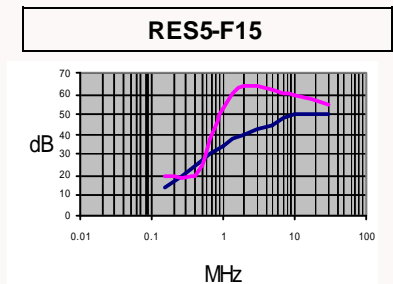

POWERLINE SERIES

CHASSIS MOUNTED SINGLE STAGE

www.deltron-emcon.com www.deltron-emcon.com www.deltron-emcon.com www.deltron-emcon.com www.deltron-emcon.com www.deltron-emcon.com

Deltron Emcon Limited, Deltron Emcon House, Hargreaves Way, Sawcliffe Industrial Park, Scunthorpe, North Lincolnshire DN15 8RF
Phone: 44-1724-273200 Fax: 44-1724-270230 E-Mail: emc@deltron-emcon.com Web: www.deltron-emcon.com