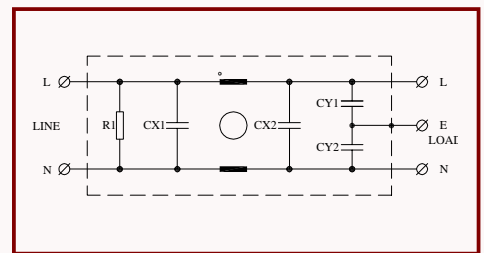

POWERLINE SERIES

CHASSIS MOUNTED SINGLE STAGE

www.deltron-emcon.com www.deltron-emcon.com www.deltron-emcon.com www.deltron-emcon.com www.deltron-emcon.com www.deltron-emcon.com

Deltron Emcon Limited, Deltron Emcon House, Hargreaves Way, Sawcliffe Industrial Park, Scunthorpe, North Lincolnshire DN15 8RF
Phone: 44-1724-273200 Fax: 44-1724-270230 E-Mail: emc@deltron-emcon.com Web: www.deltron-emcon.com