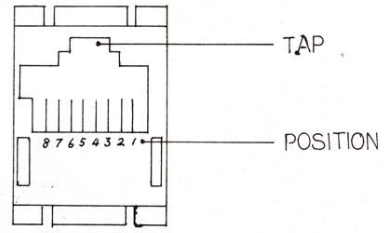

POSITIONS WHILE THE TAP ON THE TOP

POSITION NO.	WIRING COLOR	
	8C-I	8C-II
1	BROWN	Blue
2	WHITE	Orange
3	GREEN	Black
4	YELLOW	Red
5	BLACK	Green
6	RED	Yellow
7	BLUE	Brown
8	ORANGE	Slate(Grey)

NORMAL S. AT&T 258A

REMARK:
THE SAME JACKS AND WIRING COLOR CODES WERE ADAPTED TO D-SUB 9, 15 AND 25 WAY PER ATTACHED PICTURE.

	Touch Tower Ind. Co., Ltd.	REVISIONS		DRAWN BY	ENGINEER BY	SCALE	DRAWING NO.	REVISIONS	JOB NO
	TITLE	DESCRIPTION	DATE	APPROVED BY	<i>Tony</i>	DATE	C 2015	TOLERANCES	UNIT
	RJ45/9(M OR F)-8C RJ45/15(M OR F)-8C RJ45/25(M OR F)-8C	MODULAR JACK TO BS232 ADAPTOR MALE OR FEMALE	DATE	APPROVED BY	CHECKED BY	APPROVAL	DATE	02-15-90'	Sheet ___ of ___