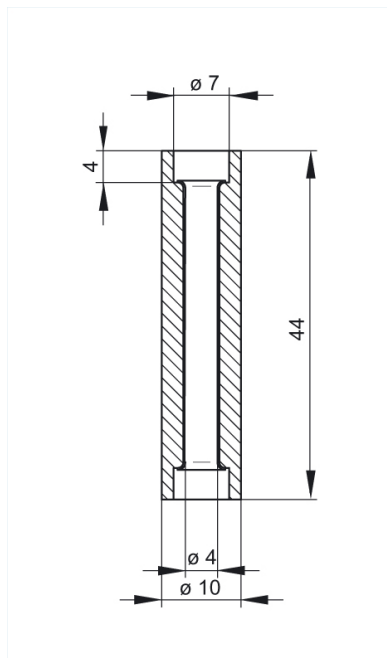

KD 10 schwarz/black

Industrial Connectors:Measuring and Testing Equipment:Sockets:4 mm system

Product description

Description	Insulated coupling with a nickel-plated brass tube for two 4 mm diameter plugs.
Type	KD 10 schwarz/black
Order No.	930 109-100
System	4 mm system
Housing Color	black
Color types	● ●
Other standard types	red color, order no. 930 109-101

Drawing

Technical data

Type of contact	socket
Type of termination	4 mm diameter socket
Rated voltage	DC 60 V
Rated current	10 A
Contact resistance	5 mOhm
Mounting	screw

Material

Contact material	brass
Contact surface material	nickel-plated