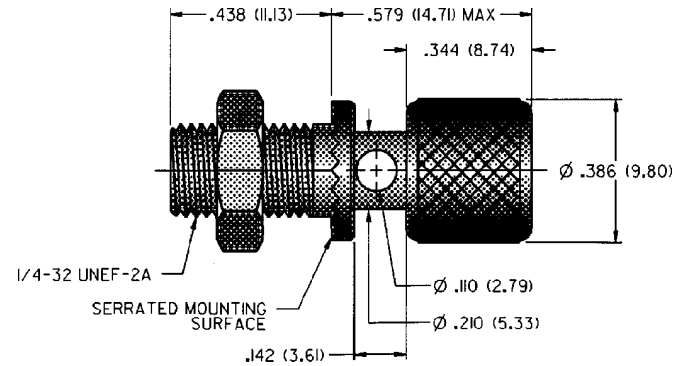

# Binding Post - Uninsulated With Knurled Thumb - Nut-Grounded Type

## SPECIFICATIONS

**Stud:** Brass per QQ-B-626D

**Finish:** Nickel

**Hardware:** Nickel plated nut (unassembled)

**Panel Thickness:** Up to .281 (7.15)

## RATINGS

**Current:** 15 amps

<b>NICKEL PLATING</b>
<b>PART NO.</b>
111-2223-001

**For Standard Banana Plug: .175 (4.44) Across Flats**

## FEATURES:

- Nickel plated stud with serrated mounting surface prevents turning
- Captive thumb nut .110 (2.79) diameter cross-hole accommodates up to 10 gauge wire