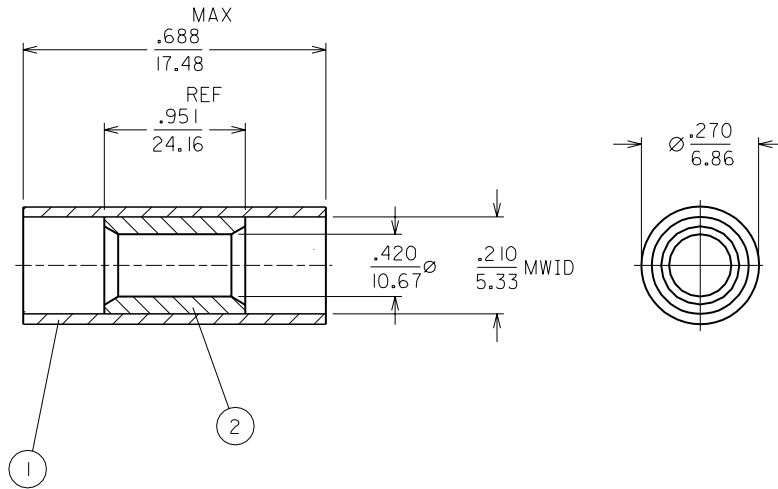

6

5

4

3

2

1

DRWG. NO.

MWID=MAXIUM WIRE INSULATION DIAMETER

NOTES:

- 1. COLOR CODED INSULATION, YELLOW, NYLON
- 2. BUTT SPLICE TIN PLATED COPPER

WIRE SIZE = 12-10 AWG
2.6-6.6 MM²

REVISE ONLY ON CAD SYSTEM

TITLE

NYLAKRIMP
PARALLEL SPLICE
12-10 AWG

DRWG. BY RCM

CHK'D. BY JM

APP'D. BY FP

SCALE NO:NE

ETC INC.
PINELLAS PARK, FLA. 34665 U.S.A.

PART NO.

CS-N-303

DRWG. NO.

SHEET NO.

DATE