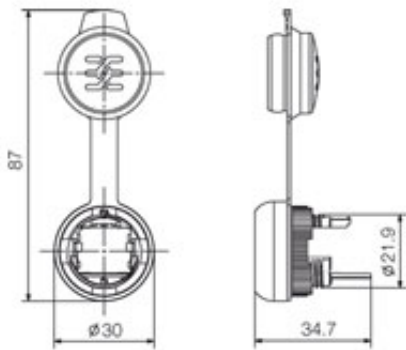

IE-FCM-RJ45-C

Weidmüller Interface GmbH & Co. KG
Klingenbergstraße 16
D-32758 Detmold
Germany
Fon: +49 5231 14-0
Fax: +49 5231 14-2083
www.weidmueller.com

Drawings