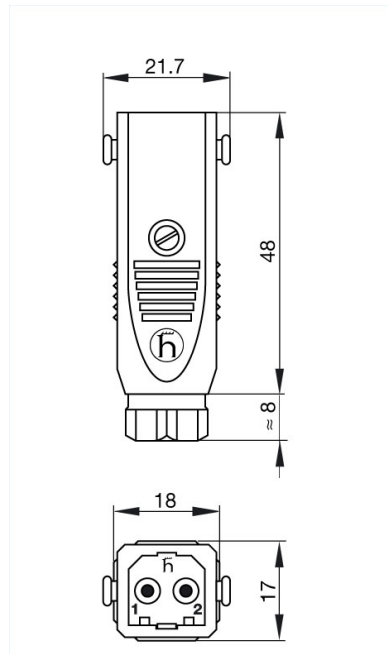

## STAS 2 grau/grey

Industrial Connectors:Rectangular connectors ST-series:Cable plug

### Product description

Description	Cable plug without strain relief
Type	STAS 2 grau/grey
Order No.	930 620-106
Type of contact	male
Number of contacts	2 + PE
Cable gland	PG 7
Cable diameter	4 mm to 6.5 mm
Conductor size	max. 1.5 mm <sup>2</sup>
Housing Color	grey
Contact bearer color	black

### Technical data

Pin dimensions	2 mm
Rated voltage	AC/DC 250 V
Rated current	DC 10 A / AC 16 A
Contact resistance	≤ 5 mOhm
Type of termination	screw