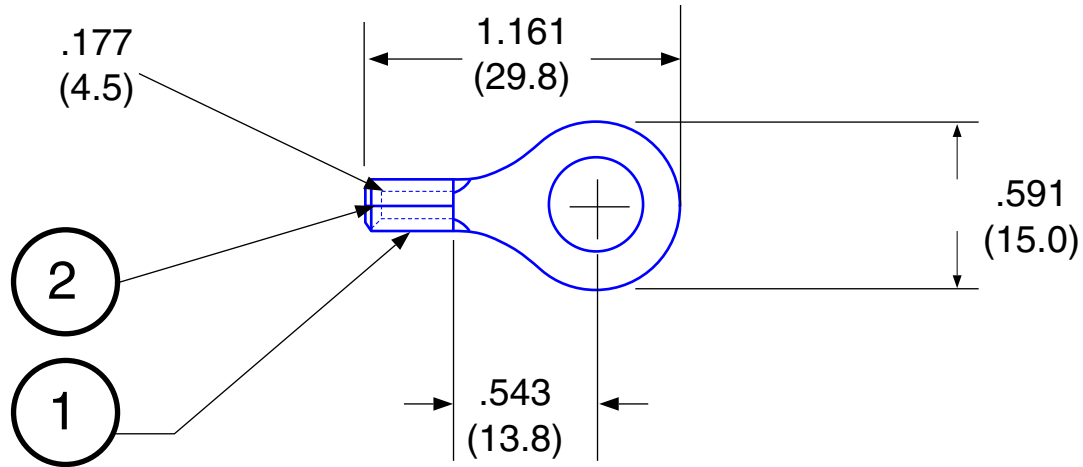

Ring Terminal - non-insulated

Part No: 88R1

STUD SIZE #5/16

SYM.	CHANGES	BY	DATE

Max Electric Current: 8 AWG / 62 Amp

Tolerance ±.020

Temperature Rating: 176° C

Measurements given in inches (mm)

HOFFMAN PRODUCTS

20700 Hubbell Avenue, Oak Park, MI 48237

Tel: 1-800-645-2014 • Fax: 1-800-908-1295

Web: www.hoffmanproducts.com

HOFFMAN CADFILE

NO.	1	2	3
NAME	TERMINAL	BRAZED SEAM	STUD SIZE
MAT'L.	COPPER		#5/16
REMARKS	TIN PLATED		
APPROVED BY:	CHECKED BY:	DRAWN BY:	

DATE:	TITLE: RING TERMINAL		
SCALE: FREE	PART NO. 88R1		
DRAWING NO. H1508	PART NAME		ISSUE