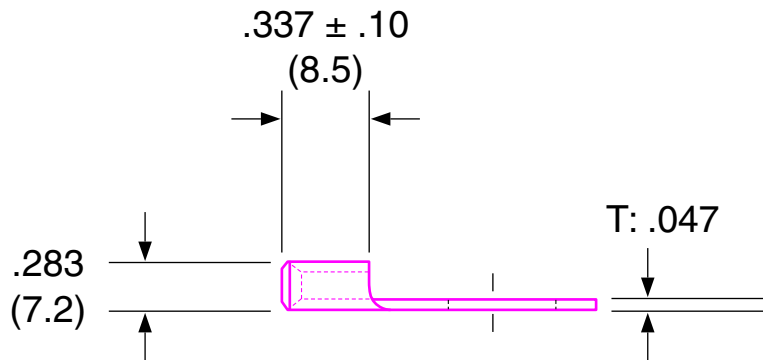

Ring Terminal - non-insulated

Part No: 88R1

STUD SIZE #5/16

SYM.	CHANGES	BY	DATE

Max Electric Current: 8 AWG / 62 Amp

Tolerance ±.020

Temperature Rating: 176° C

Measurements given in inches (mm)

HOFFMAN PRODUCTS

20700 Hubbell Avenue, Oak Park, MI 48237

Tel: 1-800-645-2014 • Fax: 1-800-908-1295

Web: www.hoffmanproducts.com

HOFFMAN CADFILE

NO.	1	2	3
NAME	TERMINAL	BRAZED SEAM	STUD SIZE
MAT'L.	COPPER		#5/16
REMARKS	TIN PLATED		
APPROVED BY:	CHECKED BY:	DRAWN BY:	

DATE:	TITLE: RING TERMINAL		
SCALE: FREE	PART NO. 88R1		
DRAWING NO. H1508	PART NAME		ISSUE