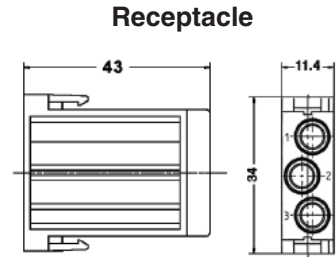

## MACHINE CONTACTS: DIAMETER 3.6 MM

Bags of 100				
mm <sup>2</sup>	AWG	Silver		Stripping Length (mm)
		Pin	Socket	
1.5	16	1121070C	1121570C	10
2.5	14	1121060C	1121560C	10
4.0	12	1121000C	1121500C	10
6.0	10	1121010C	1121510C	10
10	8	1121020C	1121520C	10

Part number= 1 contact