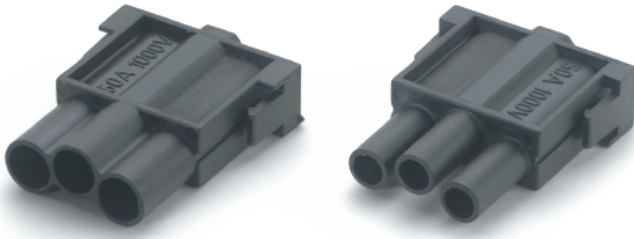

# EPIC® Rectangular Connectors

MC Series Plugs & Receptacles

## 3 CONTACT HIGH VOLTAGE MODULES

**Rated Voltage:**  
1000V

**Rated Current:**  
50A

Plug	Receptacle
10399800	10399900

Contacts Sold Separately

## MACHINE CONTACTS: DIAMETER 3.6 MM

Bags of 100				
mm <sup>2</sup>	AWG	Silver		Stripping Length (mm)
		Pin	Socket	
1.5	16	1121070C	1121570C	10
2.5	14	1121060C	1121560C	10
4.0	12	1121000C	1121500C	10
6.0	10	1121010C	1121510C	10
10	8	1121020C	1121520C	10