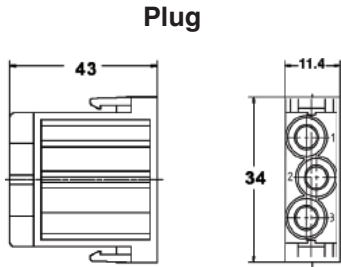

Rated Voltage:
1000V

Rated Current:
50A