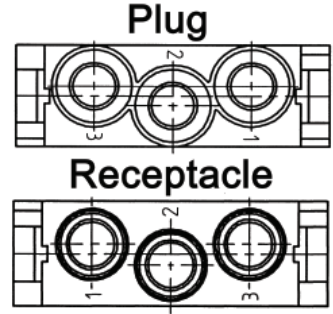

Plug	Receptacle
10399800	10399900

Contacts Sold Separately