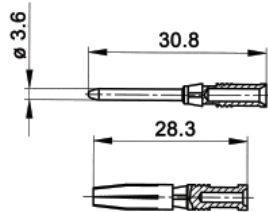

## MACHINE CONTACTS: DIAMETER 3.6 MM

Bags of 100				
mm <sup>2</sup>	AWG	Silver		Stripping Length (mm)
		Pin	Socket	
1.5	16	1121070C	1121570C	10
2.5	14	1121060C	1121560C	10
4.0	12	1121000C	1121500C	10
6.0	10	1121010C	1121510C	10
10	8	1121020C	1121520C	10

Part number= 1 contact