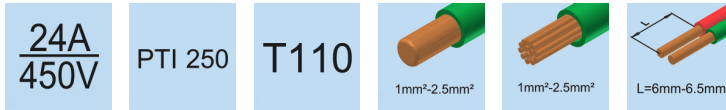

**Screw-plug-connector 2,5 mm<sup>2</sup>,  
2 - 12-poles,  
with 3 flat plugs 6,3 x 0,8 each pole**

Casing : polyamide  
Screw : M 4 zinc-plated steel  
Connecting body : zinc-plated steel

This connector is available in 2 - 12--pole and with earth-bracket. The labelling of the poles can be made according to your requirements. Delivery will be effected ready for installation with slightly twisted screws which are protected against self-loosening in the insulation-part.

This connector is available in other thermoplastic materials and colours.

Also available with glow wire resistance 750°C,  
flame < 2 sec. (IEC/EN60335-1).

No. of poles	Length	Article-no.	Fixing	Colour	kg/100 pcs.	Pkg. qty.
2	27,00	1196300402	screw-fixing	grey	1,20	250
3	42,50	1196300403	screw-fixing	grey	1,80	200
4	58,00	1196300404	screw-fixing	grey	2,40	200
5	73,50	1196300405	screw-fixing	grey	3,00	100
6	89,00	1196300406	screw-fixing	grey	3,60	100
7	104,50	1196300407	screw-fixing	grey	4,20	50
8	120,00	1196300408	screw-fixing	grey	4,80	50
9	135,50	1196300409	screw-fixing	grey	5,40	50
10	151,00	1196300410	screw-fixing	grey	6,00	50
11	166,50	1196300411	screw-fixing	grey	6,60	50
12	182,00	1196300412	screw-fixing	grey	7,20	20