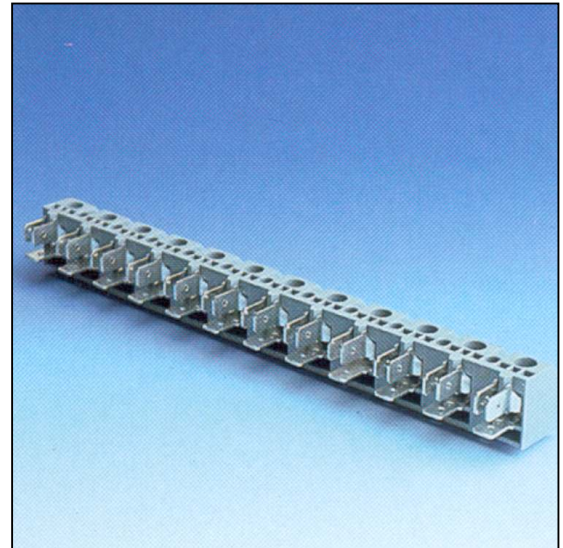

**Screw-plug-connector 2,5 mm<sup>2</sup>,  
2 - 12-poles,  
with 3 flat plugs 6,3 x 0,8 each pole**

Casing : polyamide  
Screw : M 4 zinc-plated steel  
Connecting body : zinc-plated steel

This connector is available in 2 - 12--pole and with earth-bracket. The labelling of the poles can be made according to your requirements. Delivery will be effected ready for installation with slightly twisted screws which are protected against self-loosening in the insulation-part.

This connector is available in other thermoplastic materials and colours.

Also available with glow wire resistance 750°C,  
flame < 2 sec. (IEC/EN60335-1).

No. of poles	Length	Article-no.	Fixing	Colour	kg/100 pcs.	Pkg. qty.
2	27,00	1196300402	screw-fixing	grey	1,20	250
3	42,50	1196300403	screw-fixing	grey	1,80	200
4	58,00	1196300404	screw-fixing	grey	2,40	200
5	73,50	1196300405	screw-fixing	grey	3,00	100
6	89,00	1196300406	screw-fixing	grey	3,60	100
7	104,50	1196300407	screw-fixing	grey	4,20	50
8	120,00	1196300408	screw-fixing	grey	4,80	50
9	135,50	1196300409	screw-fixing	grey	5,40	50
10	151,00	1196300410	screw-fixing	grey	6,00	50
11	166,50	1196300411	screw-fixing	grey	6,60	50
12	182,00	1196300412	screw-fixing	grey	7,20	20