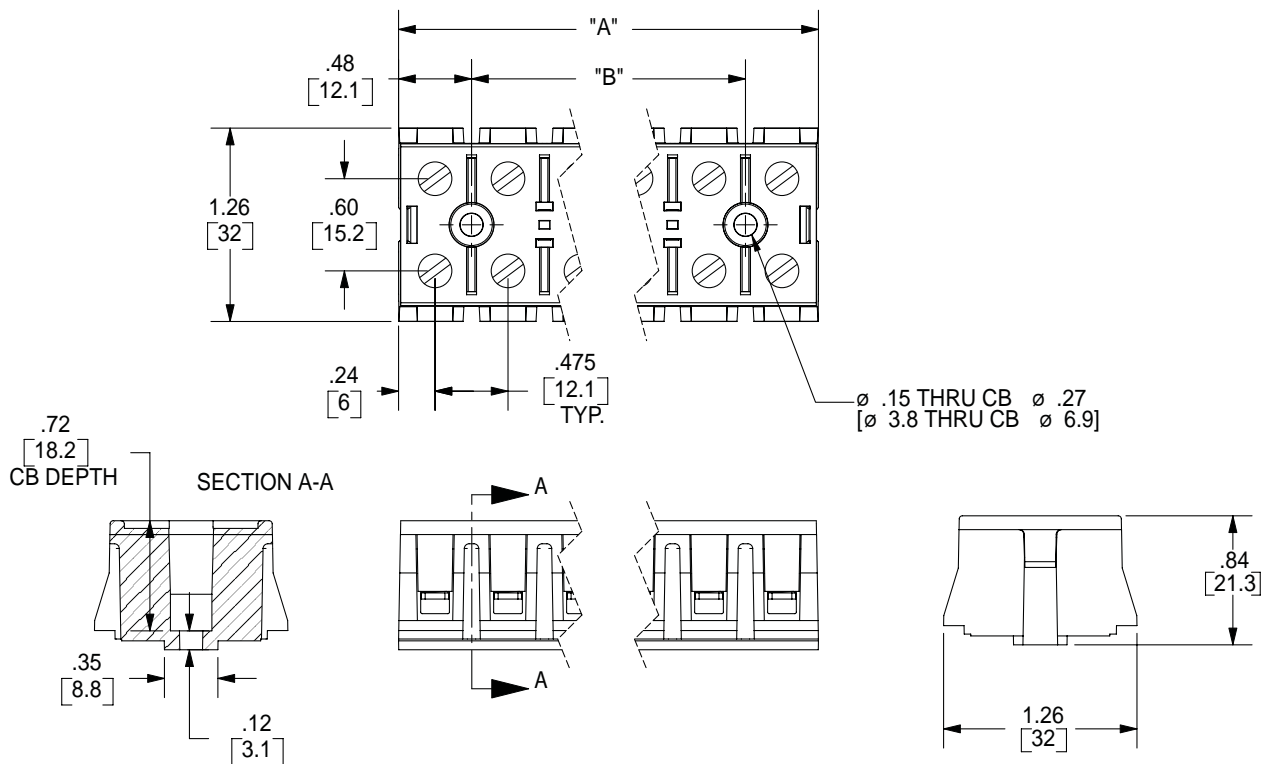

### Specifications:

- Base, Thermoplastic, 125°C, Flammability - UL 94 V-O
- Connector, Copper Alloy, Nickel Plated (TC Tubular Clamp)
- Wire Range
  - (1) #8-#24 sol/str
  - (2) 12 str
  - (2) 14 str
  - (1) 12 str and (1) 14 str
- .475" Centerline Spacing
- IP20 Touchproof Protection
- UL Recognized File No. XCFR2.E47811
- CSA Certified File No. LR19766
- CE

Catalog #	# of poles	Dimensions	
		A	B
0987 RZ TC 02	2	0.95	N/A
0987 RZ TC 03	3	1.43	0.48
0987 RZ TC 04	4	1.90	0.95
0987 RZ TC 05	5	2.38	1.43
0987 RZ TC 06	6	2.85	1.90
0987 RZ TC 07	7	3.33	2.38
0987 RZ TC 08	8	3.80	2.85
0987 RZ TC 09	9	4.28	3.33
0987 RZ TC 10	10	4.75	3.80
0987 RZ TC 11	11	5.23	4.28
0987 RZ TC 12	12	5.70	4.75