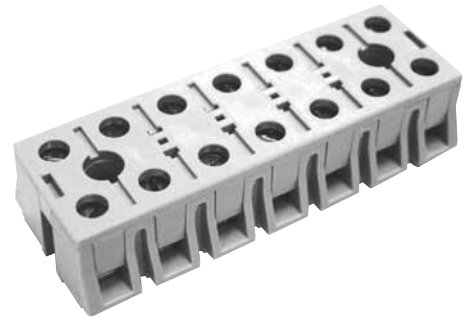

# Heavy Duty Terminal Blocks

## 0987 RZ Series - Deadfront Type

600 Volts  
50 Amps

### Specifications:

- Base, Thermoplastic, 125°C, Flammability - UL 94 V-O
- Connector, Copper Alloy, Nickel Plated (TC Tubular Clamp)
- Wire Range
  - (1) #8-#24 sol/str
  - (2) 12 str
  - (2) 14 str
  - (1) 12 str and (1) 14 str
- .475" Centerline Spacing
- IP20 Touchproof Protection
- UL Recognized File No. XCFR2.E47811
- CSA Certified File No. LR19766
- CE

Catalog #	# of poles	Dimensions	
		A	B
0987 RZ TC 02	2	0.95	N/A
0987 RZ TC 03	3	1.43	0.48
0987 RZ TC 04	4	1.90	0.95
0987 RZ TC 05	5	2.38	1.43
0987 RZ TC 06	6	2.85	1.90
0987 RZ TC 07	7	3.33	2.38
0987 RZ TC 08	8	3.80	2.85
0987 RZ TC 09	9	4.28	3.33
0987 RZ TC 10	10	4.75	3.80
0987 RZ TC 11	11	5.23	4.28
0987 RZ TC 12	12	5.70	4.75