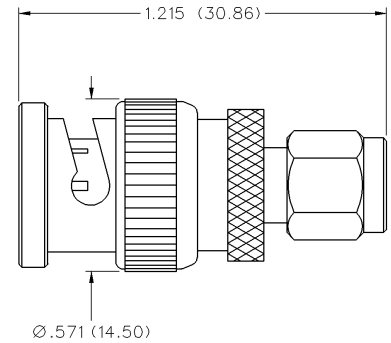

Between Series Adapters

BNC to SMA

INCHES (MILLIMETERS)
CUSTOMER DRAWINGS AVAILABLE UPON REQUEST

BNC Plug to SMA Plug

CP-AD582

BNC Jack to SMA Plug

CP-AD508

BNC Plug to SMA Jack