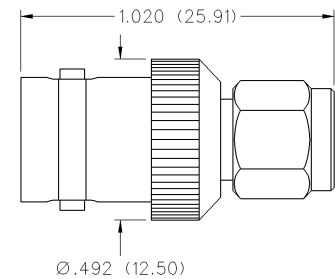

Between Series Adapters

BNC to SMA

INCHES (MILLIMETERS)
CUSTOMER DRAWINGS AVAILABLE UPON REQUEST

BNC Plug to SMA Plug

CP-AD582

BNC Jack to SMA Plug

CP-AD508

BNC Plug to SMA Jack