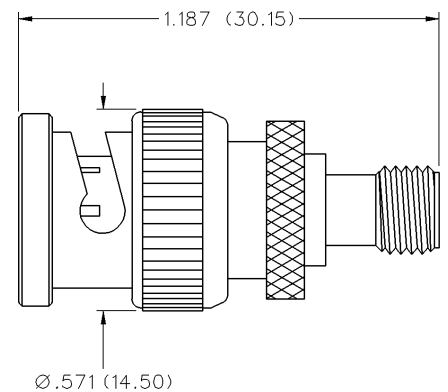

Between Series Adapters

BNC to SMA

INCHES (MILLIMETERS)
CUSTOMER DRAWINGS AVAILABLE UPON REQUEST

BNC Plug to SMA Plug

CP-AD582

BNC Jack to SMA Plug

CP-AD508

BNC Plug to SMA Jack

CP-AD583

BNC Jack to SMA Jack

CP-AD507