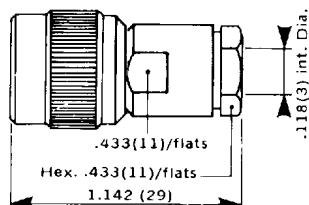

TNC

CABLE CLAMP TYPE FOR FLEXIBLE CABLE

Straight plug

CABLE GROUP	.102 (2.6) / 50 + 75
PART NUMBER	R 143 004 000
Captive contact	YES
Assembly instructions	M04 page 29

Straight plugs

CABLE GROUP	.197 (5) / 50	.236 (6) / 75 + 93
PART NUMBER	R 143 008 000	R 143 012 000
a Dia. max.	.220 (5.6)	.260 (6.6)
Captive contact	NO	
Assembly instructions	M02 page 27	

Straight plugs

CABLE GROUP	.393 (10) + .433 (11) / 50	
PART NUMBER	R 143 018 000	*R 143 018 500*
Captive contact	YES	
Assembly instructions	M08 page 27	

*2 Locwire holes.

Right angle plug

CABLE GROUP	.197 (5) / 50
PART NUMBER	R 143 156 000
Assembly instructions	M02 page 27