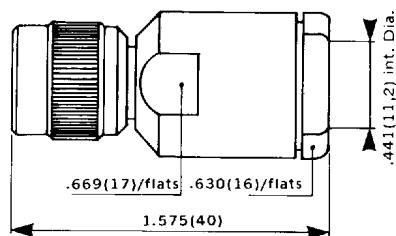

TNC

CABLE CLAMP TYPE FOR FLEXIBLE CABLE

Straight plug

CABLE GROUP	.102 (2.6) / 50 + 75
PART NUMBER	R 143 004 000
Captive contact	YES
Assembly instructions	M04 page 29

Straight plugs

CABLE GROUP	.197 (5) / 50	.236 (6) / 75 + 93
PART NUMBER	R 143 008 000	R 143 012 000
a Dia. max.	.220 (5.6)	.260 (6.6)
Captive contact	NO	
Assembly instructions	M02 page 27	

Straight plugs

CABLE GROUP	.393 (10) + .433 (11) / 50	
PART NUMBER	R 143 018 000	*R 143 018 500*
Captive contact	YES	
Assembly instructions	M08 page 27	

*2 Locwire holes.

Right angle plug

CABLE GROUP	.197 (5) / 50
PART NUMBER	R 143 156 000
Assembly instructions	M02 page 27