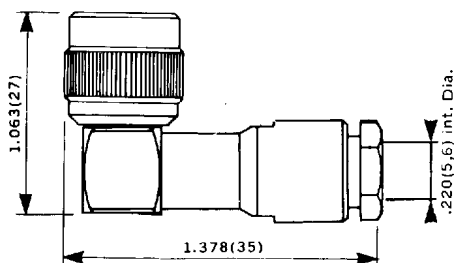

TNC

CABLE CLAMP TYPE FOR FLEXIBLE CABLE

Straight plug

CABLE GROUP	.102 (2.6) / 50 + 75
PART NUMBER	R 143 004 000
Captive contact	YES
Assembly instructions	M04 page 29

Straight plugs

CABLE GROUP	.197 (5) / 50	.236 (6) / 75 + 93
PART NUMBER	R 143 008 000	R 143 012 000
a Dia. max.	.220 (5.6)	.260 (6.6)
Captive contact	NO	
Assembly instructions	M02 page 27	

Straight plugs

CABLE GROUP	.393 (10) + .433 (11) / 50	
PART NUMBER	R 143 018 000	*R 143 018 500*
Captive contact	YES	
Assembly instructions	M08 page 27	

*2 Locwire holes.

Right angle plug

CABLE GROUP	.197 (5) / 50
PART NUMBER	R 143 156 000
Assembly instructions	M02 page 27