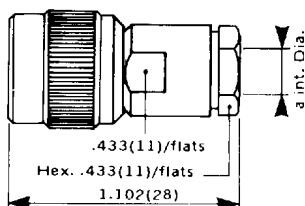

TNC

CABLE CLAMP TYPE FOR FLEXIBLE CABLE

Straight plug

CABLE GROUP	.102 (2.6) / 50 + 75
PART NUMBER	R 143 004 000
Captive contact	YES
Assembly instructions	M04 page 29

Straight plugs

CABLE GROUP	.197 (5) / 50	.236 (6) / 75 + 93
PART NUMBER	R 143 008 000	R 143 012 000
a Dia. max.	.220 (5.6)	.260 (6.6)
Captive contact	NO	
Assembly instructions	M02 page 27	

Straight plugs

CABLE GROUP	.393 (10) + .433 (11) / 50	
PART NUMBER	R 143 018 000	*R 143 018 500*
Captive contact	YES	
Assembly instructions	M08 page 27	

*2 Locwire holes.

Right angle plug

CABLE GROUP	.197 (5) / 50
PART NUMBER	R 143 156 000
Assembly instructions	M02 page 27