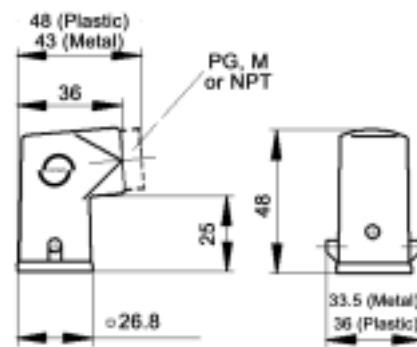

## SCREW TERMINATED INSERTS

HA 3

Plug

Receptacle

HA 4

All dimensions are in mm.

Plug

Receptacle

	Plug:	Receptacle:
HA 3	10.4200	10.4210
HA 4	10.4310	10.4320

Plug

Receptacle

Coding Pin: 10.4513

## HOODS

TOP ENTRY

SIDE ENTRY

All dimensions are in mm.

## TOP ENTRY HOODS

Material	Size of Entry			Without Cable Gland		With Cable Gland	
	PG	NPT	Metric	NPT Part #	Metric Part #	PG Part #	Metric Part #
Zinc Die Cast	11	1/2"	20	10.5121 NP	-	10.4265	19.4265
Black Plastic	11	1/2"	20	10.4255 NP	19.4255	10.4267	-
Grey Plastic	11	1/2"	20	10.4260 NP	19.4260	10.4264	-