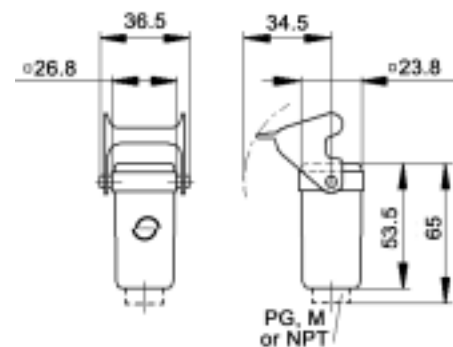

### PLASTIC

All dimensions are in mm.

Material	Size of Entry			Without Cable Gland		With Cable Gland	
	PG	NPT	Metric	NPT Part #	Metric Part #	PG Part #	Metric Part #
Zinc Die Cast	11	1/2"	20	10.5127 NP	-	10.4245	19.4245
Black Plastic	11	1/2"	20	10.5117 NP	19.5118	10.4247	-
Grey Plastic	11	1/2"	20	10.4240 NP	19.4241	10.4242	-

### PLASTIC

All dimensions are in mm.

Material	Size of Entry			Without Cable Gland		With Cable Gland	
	PG	NPT	Metric	NPT Part #	Metric Part #	PG Part #	Metric Part #
Zinc Die Cast	11	1/2"	20	10.5129 NP	19.5129	10.4295	19.4295
Black Plastic	11	1/2"	20	10.4292 NP	19.4292	10.6203	-
Grey Plastic	11	1/2"	20	10.4290 NP	19.4290	10.4291	-