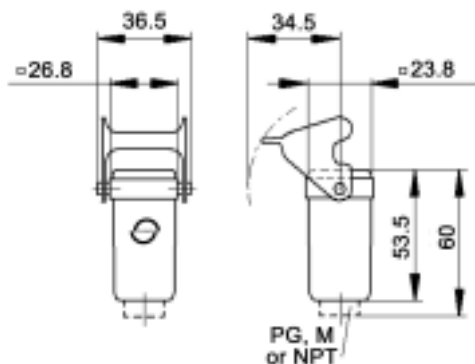

### PLASTIC

All dimensions are in mm.

Material	Size of Entry			Without Cable Gland		With Cable Gland	
	PG	NPT	Metric	NPT Part #	Metric Part #	PG Part #	Metric Part #
Zinc Die Cast	11	1/2"	20	10.5127 NP	-	10.4245	19.4245
Black Plastic	11	1/2"	20	10.5117 NP	19.5118	10.4247	-
Grey Plastic	11	1/2"	20	10.4240 NP	19.4241	10.4242	-

### PLASTIC

All dimensions are in mm.

Material	Size of Entry			Without Cable Gland		With Cable Gland	
	PG	NPT	Metric	NPT Part #	Metric Part #	PG Part #	Metric Part #
Zinc Die Cast	11	1/2"	20	10.5129 NP	19.5129	10.4295	19.4295
Black Plastic	11	1/2"	20	10.4292 NP	19.4292	10.6203	-
Grey Plastic	11	1/2"	20	10.4290 NP	19.4290	10.4291	-