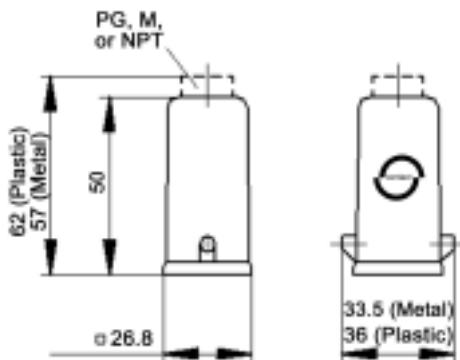

## SCREW TERMINATED INSERTS

HA 3

Plug

Receptacle

HA 4

All dimensions are in mm.

Plug

Receptacle

	Plug:	Receptacle:
HA 3	10.4200	10.4210
HA 4	10.4310	10.4320

Plug

Receptacle

Coding Pin: 10.4513

## HOODS

TOP ENTRY

SIDE ENTRY

All dimensions are in mm.

## TOP ENTRY HOODS

Material	Size of Entry			Without Cable Gland		With Cable Gland	
	PG	NPT	Metric	NPT Part #	Metric Part #	PG Part #	Metric Part #
Zinc Die Cast	11	1/2"	20	10.5121 NP	-	10.4265	19.4265
Black Plastic	11	1/2"	20	10.4255 NP	19.4255	10.4267	-
Grey Plastic	11	1/2"	20	10.4260 NP	19.4260	10.4264	-