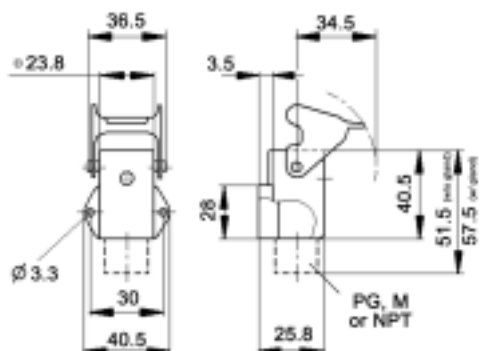

## HOODS

TOP ENTRY

SIDE ENTRY

All dimensions are in mm.

## ANGLED PANEL MOUNT BASES

All dimensions are in mm.

<b>Grey Metal</b>	<b>Black Plastic</b>	<b>Grey Plastic</b>
10.4235	10.4231	10.4230

## DUST COVERS WITH OR WITHOUT ATTACHMENT STRING

Material: Thermoplastic Resin or Aluminum

Temperature: -40°C to 125°C

Covers for Panel Mount or Surface Mount Bases/ and Cable Coupler Hoods	Part # with string	Part # without string
Dust Cover for HA 3/4 Housings with Male Insert	10.4304	10.4300
Metal Dust Cover for HA 3/4 Housings with Male Insert	10.5130	-
Dust Cover for HA 3/4 Housings with Female Insert (includes gasket)	10.4301	10.4303
Metal Dust Cover for HA 3/4 Housings with Female Insert (includes gasket)	10.5131	-

### PLASTIC

All dimensions are in mm.

Material	Size of Entry			Without Cable Gland		With Cable Gland	
	PG	NPT	Metric	NPT Part #	Metric Part #	PG Part #	Metric Part #
Zinc Die Cast	11	1/2"	20	10.5127 NP	-	10.4245	19.4245
Black Plastic	11	1/2"	20	10.5117 NP	19.5118	10.4247	-
Grey Plastic	11	1/2"	20	10.4240 NP	19.4241	10.4242	-