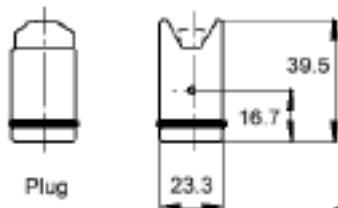

## SCREW TERMINATED INSERTS

HA 3

Plug

Receptacle

HA 4

All dimensions are in mm.

Plug

Receptacle

## HOODS

TOP ENTRY

SIDE ENTRY

All dimensions are in mm.