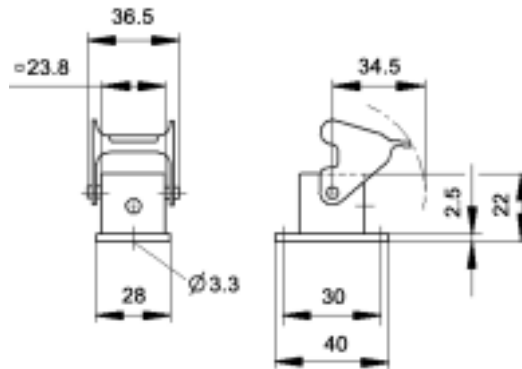

EPIC® CONNECTORS

HA 3&4 Housings: Single Lever on Base

SIDE ENTRY HOODS

Material	Size of Entry			Without Cable Gland		With Cable Gland	
	PG	NPT	Metric	NPT Part #	Metric Part #	PG Part #	Metric Part #
Zinc Die Cast	11	1/2"	20	10.5123 NP	-	10.4275	19.4275
Black Plastic	11	1/2"	20	10.4273 NP	19.4273	10.6206	-
Grey Plastic	11	1/2"	20	10.4270 NP	19.4720	10.4271	-

PANEL MOUNT BASES

Grey Metal
10.4225

Black Plastic	Grey Plastic
10.4222	10.4220

All dimensions are in mm.