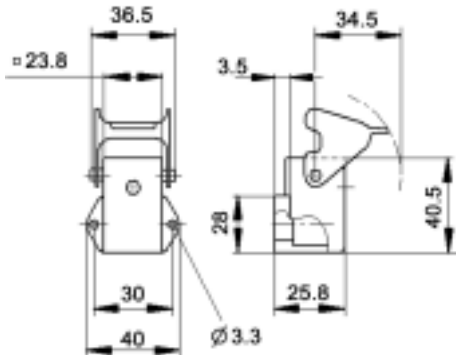

## HOODS

TOP ENTRY

SIDE ENTRY

All dimensions are in mm.

## SIDE ENTRY HOODS

Material	Size of Entry			Without Cable Gland		With Cable Gland	
	PG	NPT	Metric	NPT Part #	Metric Part #	PG Part #	Metric Part #
Zinc Die Cast	11	1/2"	20	10.5123 NP	-	10.4275	19.4275
Black Plastic	11	1/2"	20	10.4273 NP	19.4273	10.6206	-
Grey Plastic	11	1/2"	20	10.4270 NP	19.4720	10.4271	-

## PANEL MOUNT BASES

<b>Grey Metal</b>
10.4225

<b>Black Plastic</b>	<b>Grey Plastic</b>
10.4222	10.4220

All dimensions are in mm.

## ANGLED PANEL MOUNT BASES

All dimensions are in mm.

<b>Grey Metal</b>	<b>Black Plastic</b>	<b>Grey Plastic</b>
10.4235	10.4231	10.4230