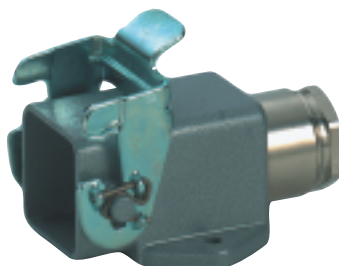

EPIC® CONNECTORS

HA 3&4 Housings: Single Lever on Base

SURFACE MOUNT BASES

METAL