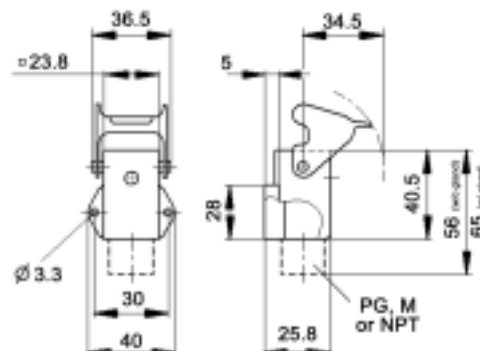

### PLASTIC

All dimensions are in mm.

Material	Size of Entry			Without Cable Gland		With Cable Gland	
	PG	NPT	Metric	NPT Part #	Metric Part #	PG Part #	Metric Part #
Zinc Die Cast	11	1/2"	20	10.5127 NP	-	10.4245	19.4245
Black Plastic	11	1/2"	20	10.5117 NP	19.5118	10.4247	-
Grey Plastic	11	1/2"	20	10.4240 NP	19.4241	10.4242	-