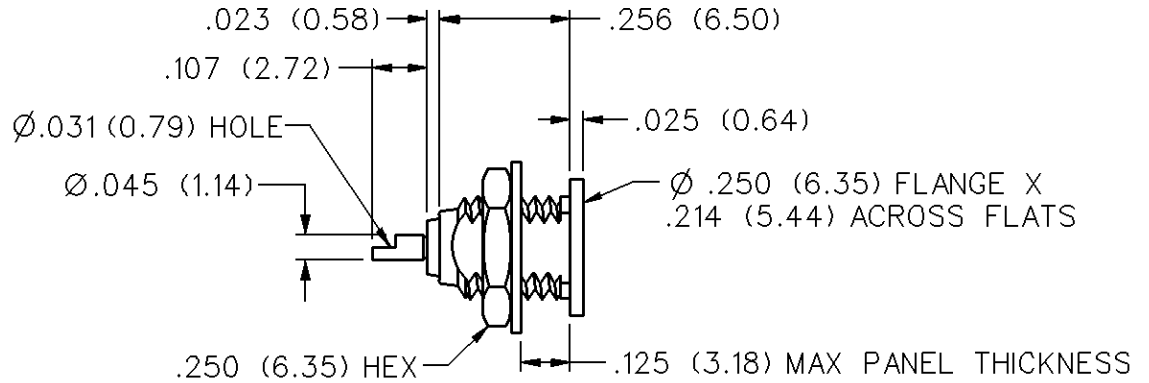

# MCX 50 Ohm Front Mount Bulkhead Jack Receptacle

GOLD PLATED	NICKEL PLATED	MOUNTING STYLE
133-3701-401	133-3701-406	D Flat Threaded

Mounting hole layout