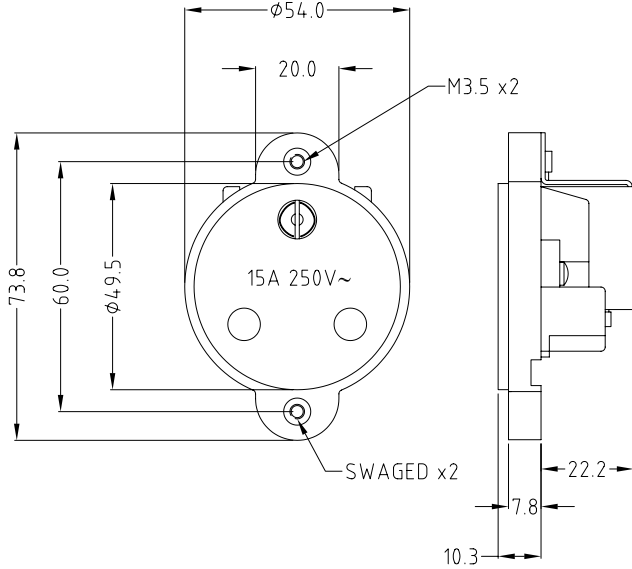

15A SOCKET

FM7080
15A Socket White
Rated 15A 250V

FM7081
15A Socket Black
Rated 15A 250V

Main application: Professional lighting rigging.
Conforms to BS 546, made from FR materials.
Suggested maximum tightening torque for assembly screws is 1NM.