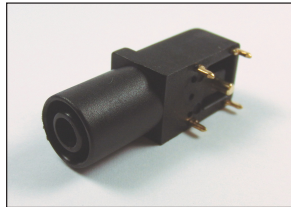

CLIFF

4mm PANEL SOCKET S16N-PC

FCR7350B S16N-PC Black

4mm shrouded socket. Mates with shrouded or unshrouded plugs. Gold plated
Rated: 1KV CAT III - 24A

FCR7350R S16N-PC Red

4mm shrouded socket. Mates with shrouded or unshrouded plugs. Gold plated
Rated: 1KV CAT III - 24A

FCR7350G S16N-PC Green

4mm shrouded socket. Mates with shrouded or unshrouded plugs. Gold plated
Rated: 1KV CAT III - 24A

FCR7350L S16N-PC Blue

4mm shrouded socket. Mates with shrouded or unshrouded plugs. Gold plated
Rated: 1KV CAT III - 24A

FCR7350Y S16N-PC Yellow

4mm shrouded socket. Mates with shrouded or unshrouded plugs. Gold plated
Rated: 1KV CAT III - 24A

For further information, contact: sales@cliffuk.co.uk

Cliff Electronic Components Limited,
76 Holmethorpe Avenue, Holmethorpe Ind. Estate,
Redhill, Surrey RH1 2PF U.K.
Tel: +44 (0)1737 771375 Fax: +44 (0)1737 766012