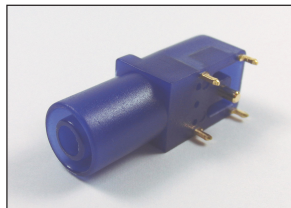

CLIFF

4mm PANEL SOCKET S16N-PC

FCR7350B S16N-PC Black

4mm shrouded socket. Mates with shrouded or unshrouded plugs. Gold plated
Rated: 1KV CAT III - 24A

FCR7350R S16N-PC Red

4mm shrouded socket. Mates with shrouded or unshrouded plugs. Gold plated
Rated: 1KV CAT III - 24A

FCR7350G S16N-PC Green

4mm shrouded socket. Mates with shrouded or unshrouded plugs. Gold plated
Rated: 1KV CAT III - 24A

FCR7350L S16N-PC Blue

4mm shrouded socket. Mates with shrouded or unshrouded plugs. Gold plated
Rated: 1KV CAT III - 24A

FCR7350Y S16N-PC Yellow

4mm shrouded socket. Mates with shrouded or unshrouded plugs. Gold plated
Rated: 1KV CAT III - 24A

For further information, contact: sales@cliffuk.co.uk

Cliff Electronic Components Limited,
76 Holmethorpe Avenue, Holmethorpe Ind. Estate,
Redhill, Surrey RH1 2PF U.K.
Tel: +44 (0)1737 771375 Fax: +44 (0)1737 766012