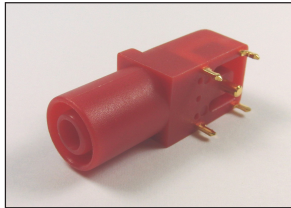

CLIFF

4mm PANEL SOCKET S16N-PC

FCR7350B S16N-PC Black

4mm shrouded socket. Mates with shrouded or unshrouded plugs. Gold plated
Rated: 1KV CAT III - 24A

FCR7350R S16N-PC Red

4mm shrouded socket. Mates with shrouded or unshrouded plugs. Gold plated
Rated: 1KV CAT III - 24A

FCR7350G S16N-PC Green

4mm shrouded socket. Mates with shrouded or unshrouded plugs. Gold plated
Rated: 1KV CAT III - 24A

FCR7350L S16N-PC Blue

4mm shrouded socket. Mates with shrouded or unshrouded plugs. Gold plated
Rated: 1KV CAT III - 24A

FCR7350Y S16N-PC Yellow

4mm shrouded socket. Mates with shrouded or unshrouded plugs. Gold plated
Rated: 1KV CAT III - 24A

For further information, contact: sales@cliffuk.co.uk

Cliff Electronic Components Limited,
76 Holmethorpe Avenue, Holmethorpe Ind. Estate,
Redhill, Surrey RH1 2PF U.K.
Tel: +44 (0)1737 771375 Fax: +44 (0)1737 766012