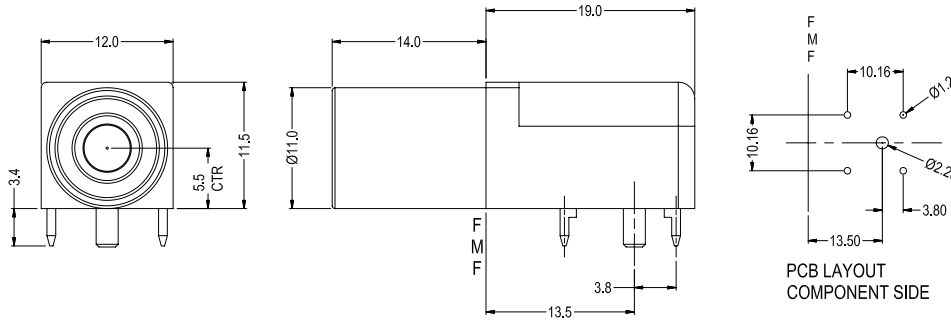

CLIFF

4mm PANEL SOCKET S16N-PC

FCR7350B S16N-PC Black

4mm shrouded socket. Mates with shrouded or unshrouded plugs. Gold plated
Rated: 1KV CAT III - 24A

FCR7350R S16N-PC Red

4mm shrouded socket. Mates with shrouded or unshrouded plugs. Gold plated
Rated: 1KV CAT III - 24A

FCR7350G S16N-PC Green

4mm shrouded socket. Mates with shrouded or unshrouded plugs. Gold plated
Rated: 1KV CAT III - 24A

FCR7350L S16N-PC Blue

4mm shrouded socket. Mates with shrouded or unshrouded plugs. Gold plated
Rated: 1KV CAT III - 24A

FCR7350Y S16N-PC Yellow

4mm shrouded socket. Mates with shrouded or unshrouded plugs. Gold plated
Rated: 1KV CAT III - 24A

For further information, contact: sales@cliffuk.co.uk

Cliff Electronic Components Limited,
76 Holmethorpe Avenue, Holmethorpe Ind. Estate,
Redhill, Surrey RH1 2PF U.K.
Tel: +44 (0)1737 771375 Fax: +44 (0)1737 766012