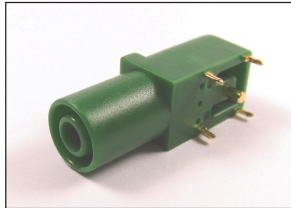

CLIFF

4mm PANEL SOCKET S16N-PC

FCR7350B S16N-PC Black

4mm shrouded socket. Mates with shrouded or unshrouded plugs. Gold plated
Rated: 1KV CAT III - 24A

FCR7350R S16N-PC Red

4mm shrouded socket. Mates with shrouded or unshrouded plugs. Gold plated
Rated: 1KV CAT III - 24A

FCR7350G S16N-PC Green

4mm shrouded socket. Mates with shrouded or unshrouded plugs. Gold plated
Rated: 1KV CAT III - 24A

FCR7350L S16N-PC Blue

4mm shrouded socket. Mates with shrouded or unshrouded plugs. Gold plated
Rated: 1KV CAT III - 24A

FCR7350Y S16N-PC Yellow

4mm shrouded socket. Mates with shrouded or unshrouded plugs. Gold plated
Rated: 1KV CAT III - 24A

For further information, contact: sales@cliffuk.co.uk

Cliff Electronic Components Limited,
76 Holmethorpe Avenue, Holmethorpe Ind. Estate,
Redhill, Surrey RH1 2PF U.K.
Tel: +44 (0)1737 771375 Fax: +44 (0)1737 766012