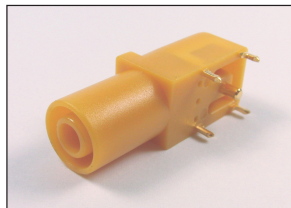

CLIFF

4mm PANEL SOCKET S16N-PC

FCR7350B S16N-PC Black

4mm shrouded socket. Mates with shrouded or unshrouded plugs. Gold plated
Rated: 1KV CAT III - 24A

FCR7350R S16N-PC Red

4mm shrouded socket. Mates with shrouded or unshrouded plugs. Gold plated
Rated: 1KV CAT III - 24A

FCR7350G S16N-PC Green

4mm shrouded socket. Mates with shrouded or unshrouded plugs. Gold plated
Rated: 1KV CAT III - 24A

FCR7350L S16N-PC Blue

4mm shrouded socket. Mates with shrouded or unshrouded plugs. Gold plated
Rated: 1KV CAT III - 24A

FCR7350Y S16N-PC Yellow

4mm shrouded socket. Mates with shrouded or unshrouded plugs. Gold plated
Rated: 1KV CAT III - 24A

For further information, contact: sales@cliffuk.co.uk

Cliff Electronic Components Limited,
76 Holmethorpe Avenue, Holmethorpe Ind. Estate,
Redhill, Surrey RH1 2PF U.K.
Tel: +44 (0)1737 771375 Fax: +44 (0)1737 766012