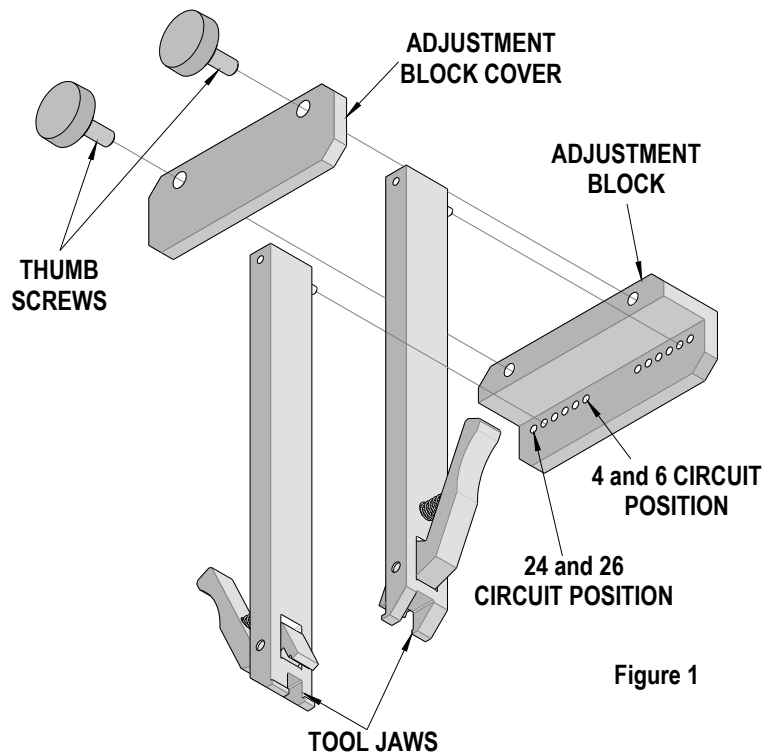

NOTE: Each position hole covers two circuit sizes. That is, the innermost holes are for 4 and 6 circuit connectors. The next set of holes is for 8 and 10 circuit, and then the next is for 12 and 14 circuit, and so on.

Make sure the jaws are positioned equally from the middle of the tool. Put the adjustment block cover on and tighten the thumbscrews (finger-tight only).

Figure 1

OPERATION:

CAUTION: Disconnect any electrical power from the circuit before using this tool.

To remove a connector from the header assembly, follow the steps below:

1. Open the tool slightly wider than the connector width.

2. Position the tool over the header. The header has a narrow end wall and a wider end wall. The tool has matching narrow and wide slots in the jaws. See Figure 2.
3. Close the tool jaws on the connector. Make sure the teeth in the jaws engage the slot on the connector. See Figure 3.

4. While keeping the jaws closed on the connector, squeeze the latch clamps until they stop against the sides of the tool jaws. This releases the header latches so the connector can be removed without latch damage. See Figure 3.
5. Holding the tool closed by the latch clamps, pull the tool straight up to remove the connector from the header. Damage may occur to the header or connector if it is extracted at an angle.