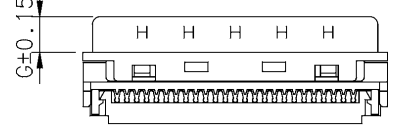

A3
IDEAS - PLAN REALISE A PARTIR D'UN MODELE 3D
NE PEUT ETRE MIS A JOUR QUE SUR CAO

M Type
o (without hood,)

A Type
o (with hood,)

Termination Cover
(1 Places)

NO OF CONTACTS	A	B	C	D	E	F	G	H	I
14	14.38	16.38	11.18	16.45	12.80	6.46	4.60	8.50	13.10
20	18.10	20.10	14.90	20.00	16.60	6.40	4.60	9.30	13.10
26	22.00	24.00	18.70	24.00	20.40	6.46	4.60	9.30	13.10
36	28.35	30.35	25.21	30.40	26.70	6.46	4.60	8.50	13.10
50	37.30	39.30	34.10	39.30	35.60	6.46	4.60	9.30	13.70
68	48.73	50.70	45.50	50.60	46.95	6.46	4.60	9.30	13.60

Wire Holder
(2 Places)

- FEATURES:**
- Half pitch 1.27mm(.050") series
 - Ribbon male connector I.D.C type for cable
 - Assembly hood with plastic steel inner shell or Die-Cast metal hood
 - Without hood with or without spring latch
 - Fully EMI/RFI shielded
- MATERIALS:**
- Housing And Cover: Plastic thermoplastic P.B.T UL94V-0 black
 - Contacts: Phosphor bronze gold selective plated
 - Shell: Steel nickel plated over copper
- ELECTRICAL:**
- Current Rating: 1 Amp
 - Insulation Resistance: >500M Ω /m
 - Withstanding Voltage: AC 500V/r.m.s for 1 Minute
 - Contact Resistance: 35m Ω Max
 - Temperature Range: -55°C ~ +105°C

MD5 ID 26 M 0 x Z

SERIES
Flat cable IDC termination

NUMBER OF CONTACT:
14, 20, 26, 36, 50, 68

CONTACT TYPES:
M = Male

CONTACT PLATING:
0 = selective flash gold
1 = selective 15u" gold
2 = selective 30u" gold

Hood Option:
M : without hood
A : with hood

WIRE HOLDER:
6 = 0.62mm
7 = 0.75mm
9 = 0.9mm

Amphenol Socapex Usine de Dole		TOL. GEN.																		
ECH. ENS.		VOLUME PIECE																		
N SERIE		SURFACE PIECE																		
DATE DU TIRAGE		PROTECTION																		
DESIGNATION		TRAITEMENT																		
MINI D SERIES		MATIERE																		
DOSSIER		CLIENT	A	CREATION PLAN	ATO	30/05/2005	ATO	A	X											
N INTERNE		MODIFICATIONS																		
MD5 ID xx M		EXEC. DATE																		