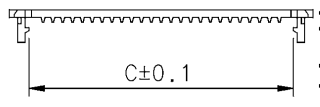

A3
IDEAS - PLAN REALISE A PARTIR D'UN MODELE 3D
NE PEUT ETRE MIS A JOUR QUE SUR CAO

M Type
o (without hood,)

A Type
o (with hood,)

Termination Cover
(1 Places)

NO OF CONTACTS	A	B	C	D	E	F	G	H	I
14	14.38	16.38	11.18	16.45	12.80	6.46	4.60	8.50	13.10
20	18.10	20.10	14.90	20.00	16.60	6.40	4.60	9.30	13.10
26	22.00	24.00	18.70	24.00	20.40	6.46	4.60	9.30	13.10
36	28.35	30.35	25.21	30.40	26.70	6.46	4.60	8.50	13.10
50	37.30	39.30	34.10	39.30	35.60	6.46	4.60	9.30	13.70
68	48.73	50.70	45.50	50.60	46.95	6.46	4.60	9.30	13.60

Wire Holder
(2 Places)

- FEATURES:**
- Half pitch 1.27mm(.050") series
 - Ribbon male connector I.D.C type for cable
 - Assembly hood with plastic steel inner shell or Die-Cast metal hood
 - Without hood with or without spring latch
 - Fully EMI/RFI shielded
- MATERIALS:**
- Housing And Cover: Plastic thermoplastic P.B.T UL94V-0 black
 - Contacts: Phosphor bronze gold selective plated
 - Shell: Steel nickel plated over copper
- ELECTRICAL:**
- Current Rating: 1 Amp
 - Insulation Resistance: >500M Ω /m
 - Withstanding Voltage: AC 500V/r.m.s for 1 Minute
 - Contact Resistance: 35m Ω Max
 - Temperature Range: -55°C ~ +105°C

MD5 ID 26 M 0 x Z

SERIES
Flat cable IDC termination

NUMBER OF CONTACT:
14, 20, 26, 36, 50, 68

CONTACT TYPES:
M = Male

CONTACT PLATING:
0 = selective flash gold
1 = selective 15u" gold
2 = selective 30u" gold

Hood Option:
M : without hood
A : with hood

WIRE HOLDER:
6 = 0.62mm
7 = 0.75mm
9 = 0.9mm

Amphenol Socapex Usine de Dole		TOL. GEN.																		
ECH. ENS.		VOLUME PIECE																		
N SERIE		SURFACE PIECE																		
DATE DU TIRAGE		PROTECTION																		
DESIGNATION		TRAITEMENT																		
MINI D SERIES		MATIERE																		
DOSSIER		CLIENT	A	CREATION PLAN	ATO	30/05/2005	ATO	A	X											
N INTERNE		MODIFICATIONS																		
MD5 ID xx M		EXEC. DATE																		