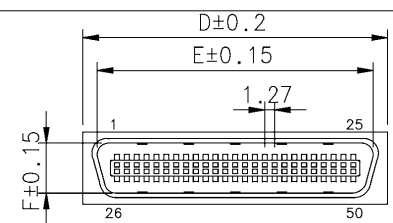

A3
IDEAS - PLAN REALISE A PARTIR D'UN MODELE 3D
NE PEUT ETRE MIS A JOUR QUE SUR CAO

M Type
o (without hood,)

A Type
o (with hood,)

Termination Cover
(1 Places)

NO OF CONTACTS	A	B	C	D	E	F	G	H	I
14	14.38	16.38	11.18	16.45	12.80	6.46	4.60	8.50	13.10
20	18.10	20.10	14.90	20.00	16.60	6.40	4.60	9.30	13.10
26	22.00	24.00	18.70	24.00	20.40	6.46	4.60	9.30	13.10
36	28.35	30.35	25.21	30.40	26.70	6.46	4.60	8.50	13.10
50	37.30	39.30	34.10	39.30	35.60	6.46	4.60	9.30	13.70
68	48.73	50.70	45.50	50.60	46.95	6.46	4.60	9.30	13.60

Wire Holder
(2 Places)

- FEATURES:**
- Half pitch 1.27mm(.050") series
 - Ribbon male connector I.D.C type for cable
 - Assembly hood with plastic steel inner shell or Die-Cast metal hood
 - Without hood with or without spring latch
 - Fully EMI/RFI shielded
- MATERIALS:**
- Housing And Cover: Plastic thermoplastic P.B.T UL94V-0 black
 - Contacts: Phosphor bronze gold selective plated
 - Shell: Steel nickel plated over copper
- ELECTRICAL:**
- Current Rating: 1 Amp
 - Insulation Resistance: >500M Ω /m
 - Withstanding Voltage: AC 500V/r.m.s for 1 Minute
 - Contact Resistance: 35m Ω Max
 - Temperature Range: -55°C ~ +105°C

MD5 ID 26 M 0 x Z

SERIES
Flat cable IDC termination

NUMBER OF CONTACT:
14, 20, 26, 36, 50, 68

CONTACT TYPES:
M = Male

CONTACT PLATING:
0 = selective flash gold
1 = selective 15u" gold
2 = selective 30u" gold

Hood Option:
M : without hood
A : with hood

WIRE HOLDER:
6 = 0.62mm
7 = 0.75mm
9 = 0.9mm

Amphenol Socapex Usine de Dole		TOL. GEN.																		
ECH. ENS.		VOLUME PIECE																		
N SERIE		SURFACE PIECE																		
DATE DU TIRAGE		PROTECTION																		
DESIGNATION		TRAITEMENT																		
MINI D SERIES		MATIERE																		
DOSSIER		CLIENT	A	CREATION PLAN	ATO	30/05/2005	ATO	A	X											
N INTERNE		MODIFICATIONS																		
MD5 ID xx M		EXEC. DATE																		