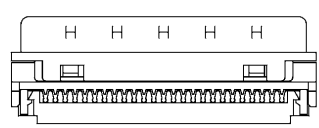

A3
IDEAS - PLAN REALISE A PARTIR D'UN MODELE 3D
NE PEUT ETRE MIS A JOUR QUE SUR CAO

M Type
o (without hood,)

A Type
o (with hood,)

Termination Cover
(1 Places)

NO OF CONTACTS	A	B	C	D	E	F	G	H	I
14	14.38	16.38	11.18	16.45	12.80	6.46	4.60	8.50	13.10
20	18.10	20.10	14.90	20.00	16.60	6.40	4.60	9.30	13.10
26	22.00	24.00	18.70	24.00	20.40	6.46	4.60	9.30	13.10
36	28.35	30.35	25.21	30.40	26.70	6.46	4.60	8.50	13.10
50	37.30	39.30	34.10	39.30	35.60	6.46	4.60	9.30	13.70
68	48.73	50.70	45.50	50.60	46.95	6.46	4.60	9.30	13.60

Wire Holder
(2 Places)

- FEATURES:**
- Half pitch 1.27mm(.050") series
 - Ribbon male connector I.D.C type for cable
 - Assembly hood with plastic steel inner shell or Die-Cast metal hood
 - Without hood with or without spring latch
 - Fully EMI/RFI shielded
- MATERIALS:**
- Housing And Cover: Plastic thermoplastic P.B.T UL94V-0 black
 - Contacts: Phosphor bronze gold selective plated
 - Shell: Steel nickel plated over copper
- ELECTRICAL:**
- Current Rating: 1 Amp
 - Insulation Resistance: >500M Ω /m
 - Withstanding Voltage: AC 500V/r.m.s for 1 Minute
 - Contact Resistance: 35m Ω Max
 - Temperature Range: -55°C ~ +105°C

MD5 ID 26 M 0 x Z

SERIES
Flat cable IDC termination

NUMBER OF CONTACT:
14, 20, 26, 36, 50, 68

CONTACT TYPES:
M = Male

CONTACT PLATING:
0 = selective flash gold
1 = selective 15u" gold
2 = selective 30u" gold

Hood Option:
M : without hood
A : with hood

WIRE HOLDER:
6 = 0.62mm
7 = 0.75mm
9 = 0.9mm

Amphenol Socapex Usine de Dole		TOL. GEN.																		
ECH. ENS.		VOLUME PIECE																		
N SERIE		SURFACE PIECE																		
DATE DU TIRAGE		PROTECTION																		
DESIGNATION		TRAITEMENT																		
MINI D SERIES		MATIERE																		
DOSSIER		CLIENT	A	CREATION PLAN	ATO	30/05/2005	ATO	A	X											
N INTERNE		MODIFICATIONS																		
MD5 ID xx M		EXEC. DATE																		