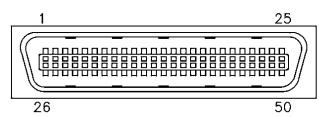

A3
IDEAS - PLAN REALISE A PARTIR D'UN MODELE 3D
NE PEUT ETRE MIS A JOUR QUE SUR CAO

M Type
o (without hood,)

A Type
o (with hood,)

Termination Cover
(1 Places)

NO OF CONTACTS	A	B	C	D	E	F	G	H	I
14	14.38	16.38	11.18	16.45	12.80	6.46	4.60	8.50	13.10
20	18.10	20.10	14.90	20.00	16.60	6.40	4.60	9.30	13.10
26	22.00	24.00	18.70	24.00	20.40	6.46	4.60	9.30	13.10
36	28.35	30.35	25.21	30.40	26.70	6.46	4.60	8.50	13.10
50	37.30	39.30	34.10	39.30	35.60	6.46	4.60	9.30	13.70
68	48.73	50.70	45.50	50.60	46.95	6.46	4.60	9.30	13.60

Wire Holder
(2 Places)

- FEATURES:**
- Half pitch 1.27mm(.050") series
 - Ribbon male connector I.D.C type for cable
 - Assembly hood with plastic steel inner shell or Die-Cast metal hood
 - Without hood with or without spring latch
 - Fully EMI/RFI shielded
- MATERIALS:**
- Housing And Cover: Plastic thermoplastic P.B.T UL94V-0 black
 - Contacts: Phosphor bronze gold selective plated
 - Shell: Steel nickel plated over copper
- ELECTRICAL:**
- Current Rating: 1 Amp
 - Insulation Resistance: >500M Ω /m
 - Withstanding Voltage: AC 500V/r.m.s for 1 Minute
 - Contact Resistance: 35m Ω Max
 - Temperature Range: -55°C ~ +105°C

MD5 ID 26 M 0 x Z

SERIES
Flat cable IDC termination

NUMBER OF CONTACT:
14, 20, 26, 36, 50, 68

CONTACT TYPES:
M = Male

CONTACT PLATING:
0 = selective flash gold
1 = selective 15u" gold
2 = selective 30u" gold