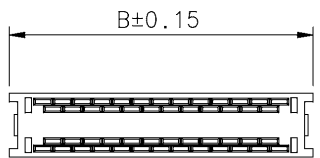

A3
IDEAS - PLAN REALISE A PARTIR D'UN MODELE 3D
NE PEUT ETRE MIS A JOUR QUE SUR CAO

M Type
o (without hood,)

A Type
o (with hood,)

Termination Cover
(1 Places)

NO OF CONTACTS	A	B	C	D	E	F	G	H	I
14	14.38	16.38	11.18	16.45	12.80	6.46	4.60	8.50	13.10
20	18.10	20.10	14.90	20.00	16.60	6.40	4.60	9.30	13.10
26	22.00	24.00	18.70	24.00	20.40	6.46	4.60	9.30	13.10
36	28.35	30.35	25.21	30.40	26.70	6.46	4.60	8.50	13.10
50	37.30	39.30	34.10	39.30	35.60	6.46	4.60	9.30	13.70
68	48.73	50.70	45.50	50.60	46.95	6.46	4.60	9.30	13.60

Wire Holder
(2 Places)

- FEATURES:**
- Half pitch 1.27mm(.050") series
 - Ribbon male connector I.D.C type for cable
 - Assembly hood with plastic steel inner shell or Die-Cast metal hood
 - Without hood with or without spring latch
 - Fully EMI/RFI shielded
- MATERIALS:**
- Housing And Cover: Plastic thermoplastic P.B.T UL94V-0 black
 - Contacts: Phosphor bronze gold selective plated
 - Shell: Steel nickel plated over copper
- ELECTRICAL:**
- Current Rating: 1 Amp
 - Insulation Resistance: >500M Ω /m
 - Withstanding Voltage: AC 500V/r.m.s for 1 Minute
 - Contact Resistance: 35m Ω Max
 - Temperature Range: -55°C ~ +105°C

MD5 ID 26 M 0 x Z

SERIES
Flat cable IDC termination

NUMBER OF CONTACT:
14, 20, 26, 36, 50, 68

CONTACT TYPES:
M = Male

CONTACT PLATING:
0 = selective flash gold
1 = selective 15u" gold
2 = selective 30u" gold