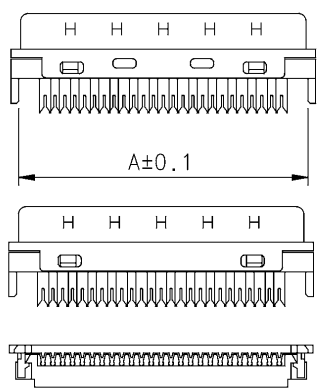

A3
IDEAS - PLAN REALISE A PARTIR D'UN MODELE 3D
NE PEUT ETRE MIS A JOUR QUE SUR CAO

M Type
o (without hood,)

A Type
o (with hood,)

Termination Cover
(1 Places)

NO OF CONTACTS	A	B	C	D	E	F	G	H	I
14	14.38	16.38	11.18	16.45	12.80	6.46	4.60	8.50	13.10
20	18.10	20.10	14.90	20.00	16.60	6.40	4.60	9.30	13.10
26	22.00	24.00	18.70	24.00	20.40	6.46	4.60	9.30	13.10
36	28.35	30.35	25.21	30.40	26.70	6.46	4.60	8.50	13.10
50	37.30	39.30	34.10	39.30	35.60	6.46	4.60	9.30	13.70
68	48.73	50.70	45.50	50.60	46.95	6.46	4.60	9.30	13.60

Wire Holder
(2 Places)

- FEATURES:**
- Half pitch 1.27mm(.050") series
 - Ribbon male connector I.D.C type for cable
 - Assembly hood with plastic steel inner shell or Die-Cast metal hood
 - Without hood with or without spring latch
 - Fully EMI/RFI shielded
- MATERIALS:**
- Housing And Cover: Plastic thermoplastic P.B.T UL94V-0 black
 - Contacts: Phosphor bronze gold selective plated
 - Shell: Steel nickel plated over copper
- ELECTRICAL:**
- Current Rating: 1 Amp
 - Insulation Resistance: >500M Ω /m
 - Withstanding Voltage: AC 500V/r.m.s for 1 Minute
 - Contact Resistance: 35m Ω Max
 - Temperature Range: -55°C ~ +105°C

MD5 ID 26 M 0 x Z

SERIES
Flat cable IDC termination

NUMBER OF CONTACT:
14, 20, 26, 36, 50, 68

CONTACT TYPES:
M = Male

CONTACT PLATING:
0 = selective flash gold
1 = selective 15u" gold
2 = selective 30u" gold

Hood Option:
M : without hood
A : with hood

WIRE HOLDER:
6 = 0.62mm
7 = 0.75mm
9 = 0.9mm

Amphenol Socapex Usine de Dole		TOL. GEN.																		
ECH. ENS.		VOLUME PIECE																		
N SERIE		SURFACE PIECE																		
DATE DU TIRAGE		PROTECTION																		
DESIGNATION		TRAITEMENT																		
MINI D SERIES		MATIERE																		
DOSSIER		CLIENT	A	CREATION PLAN	ATO	30/05/2005	ATO	A	X											
N INTERNE		MODIFICATIONS																		
MD5 ID xx M		EXEC. DATE																		