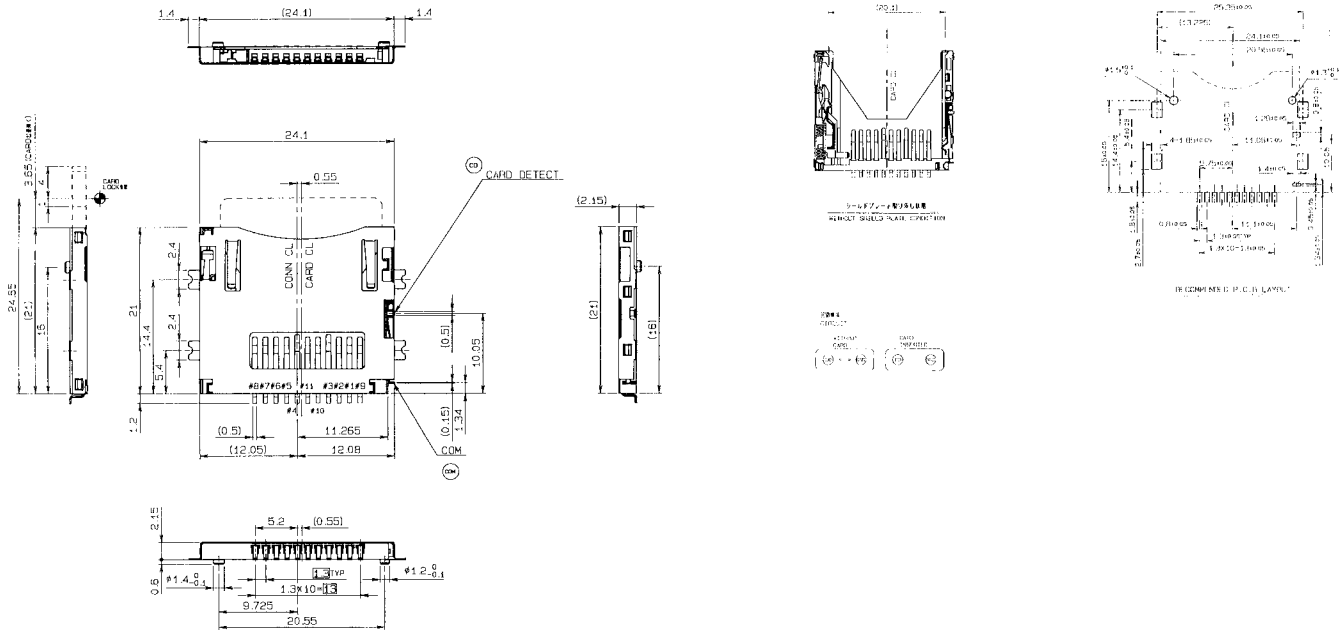

SERIES

5338

MEMORY CARD CONNECTORS

miniSD CARD CONNECTOR

CONNECTOR