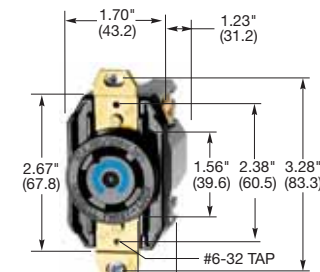

## Flanged Inlets

Description	Catalog Numbers		
Nylon casing, back wired.	<b>HBL2755</b>	<b>HBL2765</b>	<b>HBL2775</b>

Accessories on page B-52.

**HBL2753**

**IP20**  
SUITABILITY

**30A 3ØY**  
**120/208V AC**  
NEMA L18-30R  
UL Listed  
3 HP

## Connector Bodies

Description	Cord Dia.	Catalog Numbers		
Black and white nylon.	.35"-1.15" (9-29)	<b>HBL2753</b>	<b>HBL2763</b>	<b>HBL2773</b>

Accessories on page B-53.

**HBL2750**

## Single Flush Receptacles, Back and Side Wired

Description	Catalog Numbers		
Black nylon face.	<b>HBL2750</b>	<b>HBL2760</b>	<b>HBL2770</b>

Accessories on page B-52.