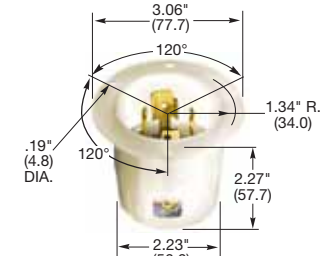

### Insulgrip® Plugs, Flanged Inlets, Connector Bodies and Receptacles

**HBL2751**

**IP20**  
SUITABILITY

**30A 3ØY**  
**120/208V AC**  
NEMA L18-30P  
UL Listed  
3 HP

**30A 3ØY**  
**277/480V AC**  
NEMA L19-30P  
UL Listed  
10 HP

## Plugs

Description	Cord Dia.	Catalog Numbers		
Black and white nylon.	.35"-1.15" (9-29)	<b>HBL2751</b>	<b>HBL2761</b>	<b>HBL2771</b>

Accessories on page B-53.

**HBL2755**

## Connector Bodies

Description	Cord Dia.	Catalog Numbers		
Black and white nylon.	.35"-1.15" (9-29)	<b>HBL2753</b>	<b>HBL2763</b>	<b>HBL2773</b>

Accessories on page B-53.

**HBL2750**