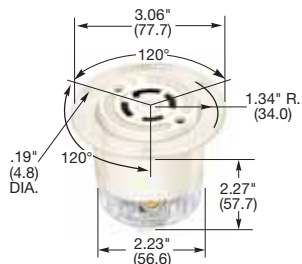

## Connector Bodies

Description	Cord Dia.	Catalog Numbers		
Black and white nylon.	.35"-1.15" (9-29)	<b>HBL2753</b>	<b>HBL2763</b>	<b>HBL2773</b>

Accessories on page B-53.

**HBL2750**

## Single Flush Receptacles, Back and Side Wired

Description	Catalog Numbers		
Black nylon face.	<b>HBL2750</b>	<b>HBL2760</b>	<b>HBL2770</b>

Accessories on page B-52.

## Flanged Receptacles

Description	Catalog Numbers		
Nylon casing, back wired.	<b>HBL2756</b>	<b>HBL2766</b>	<b>HBL2776</b>

Accessories on page B-52.

**HBL2756**

Note: For technical information on Twist-Lock® Devices see page B-69.