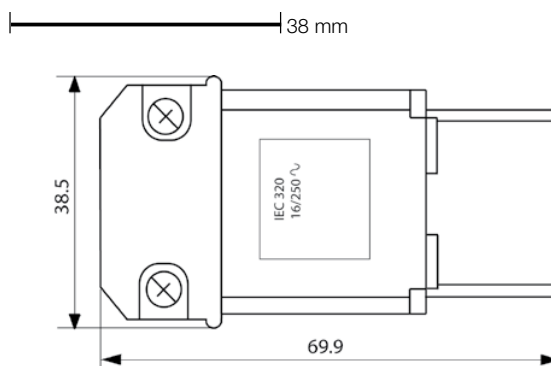

## IEC Plug I, Cord Connector (Rewireable), Straight

70° C

**Description**

- Cord Connectors (rewireable):  
Screw-on mounting
- Appliance Inlet, Pin temperature 70 °C, Protection class I
- Cable

**Approvals**

- UL File Number: E96454
- CSA File Number: 205419

**Characteristics**

- For use in equipment acc. IEC 60950/60601

**References****Weblinks**

General Product Information, Approvals, RoHS, CHINA-RoHS, Mating Connectors, e-Store, SCHURTER-Stock-Check, Distributor-Stock-Check, Accessories

Plug	I acc. to IEC/EN 60320-2-2, UL 498, CSA C22.2 no. 42 (for cold conditions) pin-temperature 70 °C, 16 A, Protection Class 1
------	---

**Dimensions****Variants**

Color	Max. cable diameter	Max. wire size	Order Number
black	12.0 mm	3 x 12 AWG	4300.0922