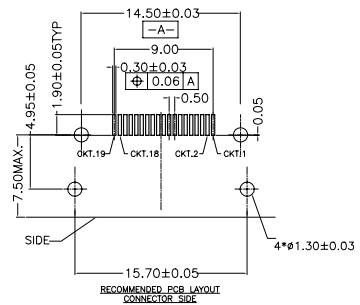

Copyright FCI.

PRODUCT NO.
10029449-X01XLF

www.fciconnect.com				surface 6,4 Iso 1302	tolerance std Iso406 Iso 1101	projection MM	
TOLERANCES UNLESS OTHERWISE SPECIFIED				0.X ± 0.3	0.XX ± 0.15	0.XXX ± 0.05	size A4 Scale 4.000
rev	ecn no	dr	date	Dr	10/15/04	ANGULAR	
M	N09-0307	SH	10/21/09	Eng	LEIF SHEN	10/15/04	
N	N10-0033	SH	02/01/10	Chr	PAUL WANG	10/15/04	0° ± 2°
P	N10-0201	KW	2011-02-14	Appr	JOSEPH HSIA	10/15/04	Product family HDMI Spec ref N10-0201
				FCI	title HDMI TYPE A RECEPTACLE HDMI		Rev. P
				catalog no	10029449		sheet 1 of 5

3 PDM: Rev:P STATUS Released 4 Printed: Apr 16, 2011

Copyright FCI.

www.fciconnect.com		surface 6/4 Iso 1302	tolerance std Iso406 Iso 1101	projection MM
TOLERANCES UNLESS OTHERWISE SPECIFIED		0.X ±0.3	size A4	Scale 4.000
Dr LEIF SHEN 10/15/04	ANGULAR	0.XX ±0.15	ECN N10-0201	
Eng LEIF SHEN 10/15/04	LINEAR	0.XXX ±0.05		
Chr PAUL WANG 10/15/04	0° ±2°			
Appr JOSEPH HSIA 10/15/04	Product family PCMCIA	Spec ref		
FCI	title HDMI TYPE A RECEPTACLE	Rev. P	10029449	Rev. P
catalog no			CUSTOMER	sheet 2 of 5

3 PDM: Rev:P STATUS Released 4 Printed: Apr 16, 2011

1	2	3	4
PRODUCT NO.	CONTACT AREA PLATING	SHIELD FIGURE	PACKING
10029449-111RLF	GOLD FLASH	WITHOUT FLANGE	TAPE AND REEL

NOTE:
 1.MATERIAL:
 HOUSING: HIGH TEMP.THERMOPLASTIC, UL 94V-0
 COLOR: BLACK.
 CONTACT: PHOSPHOR BRONZE
 SHIELD: BRASS
 2.FINISH:
 CONTACT: SEE THE TABLE
 SHIELD: Ni 50u" MIN.
 3.TERMINAL RETENTION FORCE TO BE 0.3kgf MIN.

www.fcconnect.com		surface 6/4 Iso 1302	tolerance std Iso406 Iso 1101	projection MM
TOLERANCES UNLESS OTHERWISE SPECIFIED		ANGULAR	LINEAR	size A4
Dr	LEIF SHEN 10/15/04	0° ±2°	0.X ±0.3 0.XX ±0.15 0.XXX ±0.05	Scale 2.000
Eng	LEIF SHEN 10/15/04			ECN N10-0201
Chr	PAUL WANG 10/15/04			
Appr	JOSEPH HSIA 10/15/04	Product family	HDMI	Spec ref
FCj	title HDMI TYPE A RECEPTACLE	cat no	10029449	Rev. P
			CUSTOMER	sheet 4 of 5