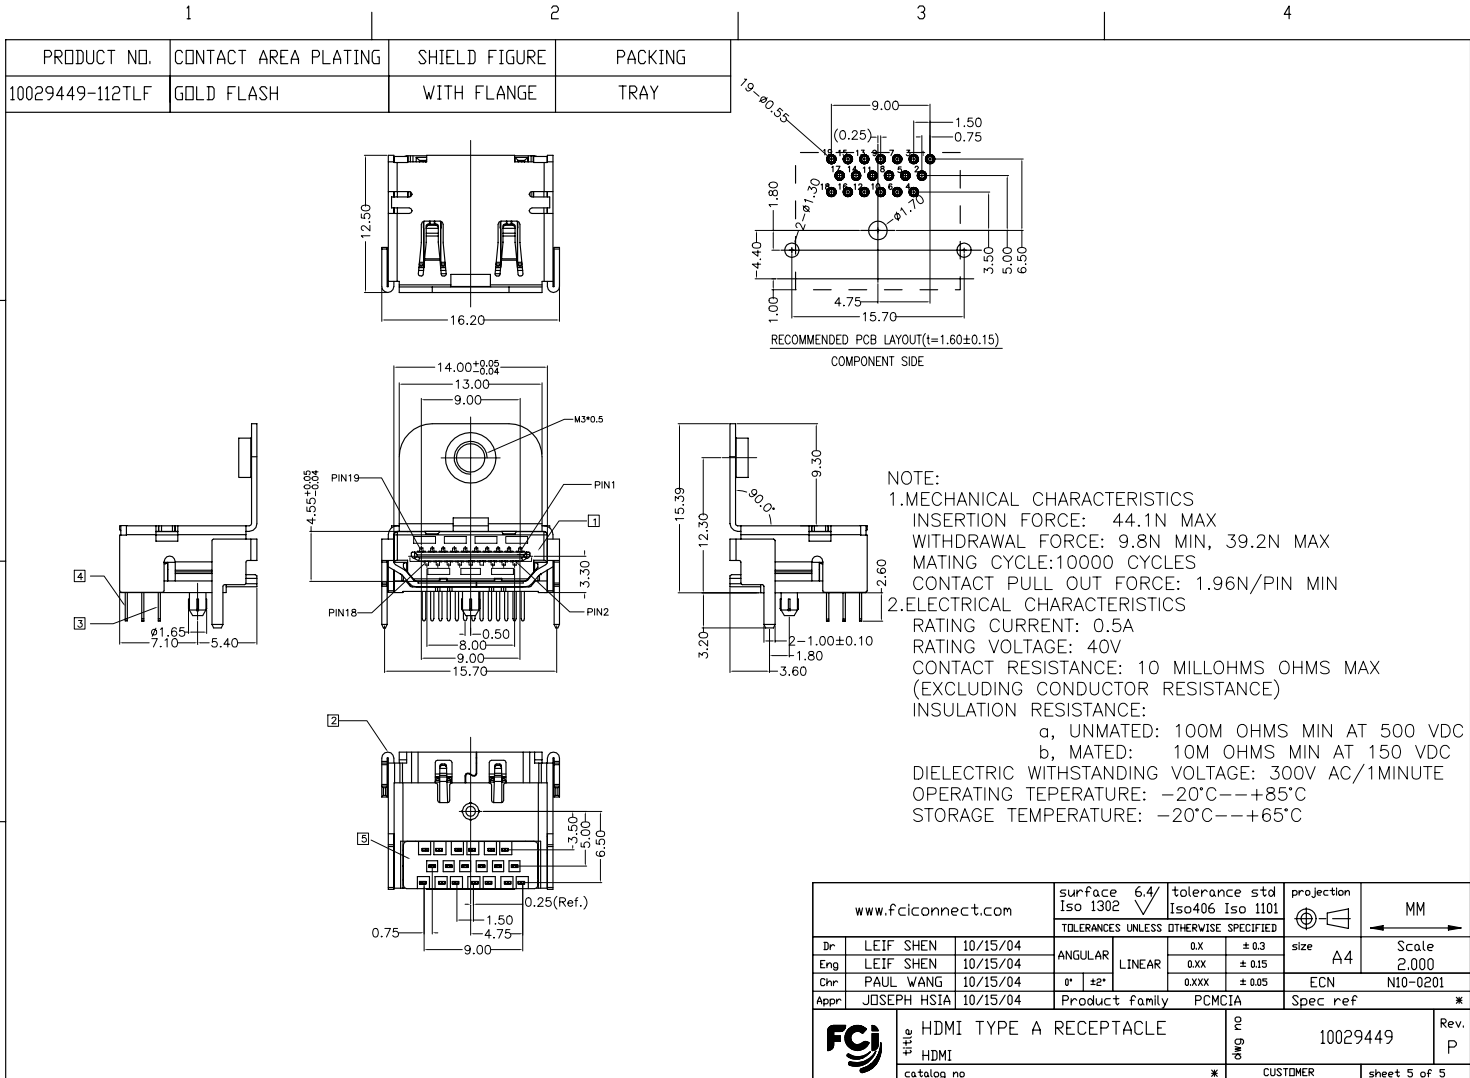

Copyright FCI.

PRODUCT NO.
10029449-X01XLF

www.fciconnect.com				surface 6,4 Iso 1302	tolerance std Iso406 Iso 1101	projection MM	
TOLERANCES UNLESS OTHERWISE SPECIFIED				0.X ± 0.3	0.XX ± 0.15	0.XXX ± 0.05	size A4 Scale 4.000
rev	ecn no	dr	date	Dr	10/15/04	ANGULAR	
M	N09-0307	SH	10/21/09	Eng	LEIF SHEN	10/15/04	
N	N10-0033	SH	02/01/10	Chr	PAUL WANG	10/15/04	0° ± 2°
P	N10-0201	KW	2011-02-14	Appr	JOSEPH HSIA	10/15/04	Product family HDMI Spec ref N10-0201
				FCI	title HDMI TYPE A RECEPTACLE HDMI		Rev. P
				catalog no	10029449		sheet 1 of 5

www.fcconnect.com		surface 6/4 Iso 1302	tolerance std Iso406 Iso 1101	projection MM
TOLERANCES UNLESS OTHERWISE SPECIFIED		ANGULAR	LINEAR	size A4
Dr	LEIF SHEN 10/15/04	0° ±2°	0.X ±0.3 0.XX ±0.15 0.XXX ±0.05	Scale 2.000
Eng	LEIF SHEN 10/15/04			ECN N10-0201
Chr	PAUL WANG 10/15/04			
Appr	JOSEPH HSIA 10/15/04	Product family	HDMI	Spec ref
FCj	title HDMI TYPE A RECEPTACLE	cat no	10029449	Rev. P
			CUSTOMER	sheet 4 of 5

Copyright FCj.

REV 7 - 2004-07

Copyright FCI.

www.fciconnect.com			surface 6/4 Iso 1302	tolerance std Iso406 Iso 1101	projection MM
TOLERANCES UNLESS OTHERWISE SPECIFIED			0.X ± 0.3	size A4	Scale 2.000
Dr	LEIF SHEN	10/15/04	ANGULAR	0.XX ± 0.15	ECN N10-0201
Eng	LEIF SHEN	10/15/04	LINEAR	0.XXX ± 0.05	
Chr	PAUL WANG	10/15/04	0° ±2°		
Appr	JOSEPH HSIA	10/15/04	Product family	PCMCIA	Spec ref
title HDMI TYPE A RECEPTACLE title HDMI catalog no			10029449 CUSTOMER		Rev. P sheet 5 of 5