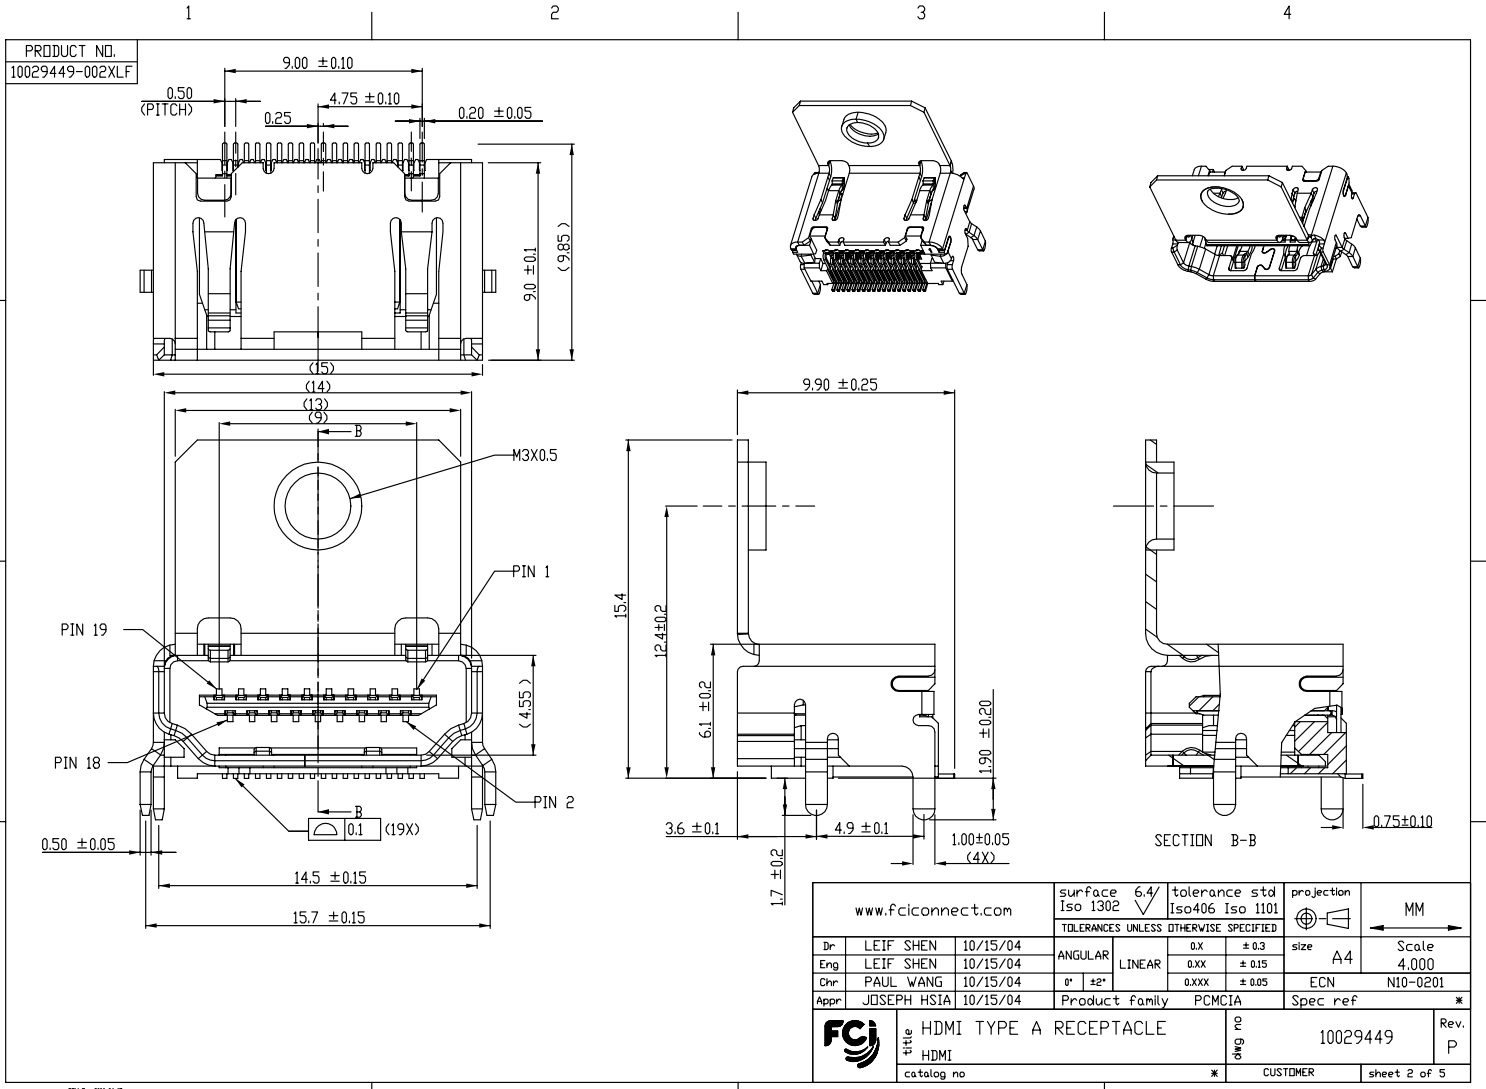

Copyright FCI.

PRODUCT NO.
10029449-X01XLF

www.fciconnect.com				surface 6,4 Iso 1302	tolerance std Iso406 Iso 1101	projection MM	
TOLERANCES UNLESS OTHERWISE SPECIFIED				0.X ± 0.3	0.XX ± 0.15	0.XXX ± 0.05	size A4 Scale 4.000
rev	ecn no	dr	date	Dr	10/15/04	ANGULAR	
M	N09-0307	SH	10/21/09	Eng	LEIF SHEN	10/15/04	
N	N10-0033	SH	02/01/10	Chr	PAUL WANG	10/15/04	0° ± 2°
P	N10-0201	KW	2011-02-14	Appr	JOSEPH HSIA	10/15/04	Product family HDMI Spec ref N10-0201
				FCI	title HDMI TYPE A RECEPTACLE HDMI		Rev. P
				catalog no	10029449		sheet 1 of 5

3 PDM: Rev:P STATUS Released 4 Printed: Apr 16, 2011

Copyright FCI.

www.fciconnect.com		surface 6/4 Iso 1302	tolerance std Iso406 Iso 1101	projection MM
TOLERANCES UNLESS OTHERWISE SPECIFIED		0.X ±0.3	size A4	Scale 4.000
Dr LEIF SHEN 10/15/04	ANGULAR	0.XX ±0.15	ECN N10-0201	
Eng LEIF SHEN 10/15/04	LINEAR	0.XXX ±0.05		
Chr PAUL WANG 10/15/04	0° ±2°			
Appr JOSEPH HSIA 10/15/04	Product family PCMCIA	Spec ref		
FCI	title HDMI TYPE A RECEPTACLE	Rev. P	10029449	Rev. P
catalog no			CUSTOMER	sheet 2 of 5

3 PDM: Rev:P STATUS Released 4 Printed: Apr 16, 2011

1	2	3	4
PRODUCT NO.	CONTACT AREA PLATING	SHIELD FIGURE	PACKING
10029449-111RLF	GOLD FLASH	WITHOUT FLANGE	TAPE AND REEL

NOTE:
 1.MATERIAL:
 HOUSING: HIGH TEMP.THERMOPLASTIC, UL 94V-0
 COLOR: BLACK.
 CONTACT: PHOSPHOR BRONZE
 SHIELD: BRASS
 2.FINISH:
 CONTACT: SEE THE TABLE
 SHIELD: Ni 50u" MIN.
 3.TERMINAL RETENTION FORCE TO BE 0.3kgf MIN.

www.fcconnect.com		surface 6/4 Iso 1302	tolerance std Iso406 Iso 1101	projection MM
TOLERANCES UNLESS OTHERWISE SPECIFIED		ANGULAR	LINEAR	size A4
Dr	LEIF SHEN 10/15/04	0° ±2°	0.X ±0.3 0.XX ±0.15 0.XXX ±0.05	Scale 2.000
Eng	LEIF SHEN 10/15/04			ECN N10-0201
Chr	PAUL WANG 10/15/04			
Appr	JOSEPH HSIA 10/15/04	Product family	HDMI	Spec ref
FCj	title HDMI TYPE A RECEPTACLE	cat no	10029449	Rev. P
			CUSTOMER	sheet 4 of 5