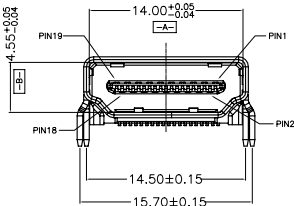

3 PDM: Rev:P STATUS Released 4 Printed: Apr 16, 2011

Copyright FCI.

www.fciconnect.com		surface 6/4 Iso 1302	tolerance std Iso406 Iso 1101	projection MM
TOLERANCES UNLESS OTHERWISE SPECIFIED		0.X ±0.3	size A4	Scale 4.000
Dr LEIF SHEN 10/15/04	ANGULAR	0.XX ±0.15	ECN N10-0201	
Eng LEIF SHEN 10/15/04	LINEAR	0.XXX ±0.05		
Chr PAUL WANG 10/15/04	0° ±2°			
Appr JOSEPH HSIA 10/15/04	Product family PCMCIA	Spec ref		
FCI	title HDMI TYPE A RECEPTACLE	Rev. P	10029449	Rev. P
catalog no			CUSTOMER	sheet 2 of 5

3 PDM: Rev:P STATUS Released 4 Printed: Apr 16, 2011

1	2	3	4
PRODUCT NO.	CONTACT AREA PLATING	SHIELD FIGURE	PACKING
10029449-111RLF	GOLD FLASH	WITHOUT FLANGE	TAPE AND REEL

NOTE:
 1.MATERIAL:
 HOUSING: HIGH TEMP.THERMOPLASTIC, UL 94V-0
 COLOR: BLACK.
 CONTACT: PHOSPHOR BRONZE
 SHIELD: BRASS
 2.FINISH:
 CONTACT: SEE THE TABLE
 SHIELD: Ni 50u" MIN.
 3.TERMINAL RETENTION FORCE TO BE 0.3kgf MIN.

www.fcconnect.com		surface 6/4 Iso 1302	tolerance std Iso406 Iso 1101	projection MM
TOLERANCES UNLESS OTHERWISE SPECIFIED		ANGULAR	LINEAR	size A4
Dr	LEIF SHEN 10/15/04	0° ±2°	0.X ±0.3 0.XX ±0.15 0.XXX ±0.05	Scale 2.000
Eng	LEIF SHEN 10/15/04			ECN N10-0201
Chr	PAUL WANG 10/15/04			
Appr	JOSEPH HSIA 10/15/04	Product family	HDMI	Spec ref
FCj	title HDMI TYPE A RECEPTACLE	cat no	10029449	Rev. P
			CUSTOMER	sheet 4 of 5

Copyright FCj.

REV 7 - 2004-07

Copyright FCI.

www.fciconnect.com			surface 6/4 Iso 1302	tolerance std Iso406 Iso 1101	projection MM
TOLERANCES UNLESS OTHERWISE SPECIFIED			0.X ± 0.3	size A4	Scale 2.000
Dr	LEIF SHEN	10/15/04	ANGULAR	0.XX ± 0.15	ECN N10-0201
Eng	LEIF SHEN	10/15/04	LINEAR	0.XXX ± 0.05	
Chr	PAUL WANG	10/15/04	0° ±2°		
Appr	JOSEPH HSIA	10/15/04	Product family	PCMCIA	Spec ref
title HDMI TYPE A RECEPTACLE title HDMI catalog no			10029449 CUSTOMER		Rev. P sheet 5 of 5