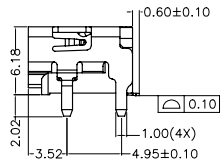

3 PDM: Rev:P STATUS Released 4 Printed: Apr 16, 2011

Copyright FCI.

www.fciconnect.com		surface 6/4 Iso 1302	tolerance std Iso406 Iso 1101	projection MM
TOLERANCES UNLESS OTHERWISE SPECIFIED		0.X ±0.3	size A4	Scale 4.000
Dr LEIF SHEN 10/15/04	ANGULAR	0.XX ±0.15	ECN N10-0201	
Eng LEIF SHEN 10/15/04	LINEAR	0.XXX ±0.05		
Chr PAUL WANG 10/15/04	0° ±2°			
Appr JOSEPH HSIA 10/15/04	Product family PCMCIA	Spec ref		
FCI	title HDMI TYPE A RECEPTACLE	Rev. P	10029449	Rev. P
catalog no			CUSTOMER	sheet 2 of 5

3 PDM: Rev:P STATUS Released 4 Printed: Apr 16, 2011

1	2	3	4
PRODUCT NO.	CONTACT AREA PLATING	SHIELD FIGURE	PACKING
10029449-111RLF	GOLD FLASH	WITHOUT FLANGE	TAPE AND REEL

NOTE:
 1.MATERIAL:
 HOUSING: HIGH TEMP.THERMOPLASTIC, UL 94V-0
 COLOR: BLACK.
 CONTACT: PHOSPHOR BRONZE
 SHIELD: BRASS
 2.FINISH:
 CONTACT: SEE THE TABLE
 SHIELD: Ni 50u" MIN.
 3.TERMINAL RETENTION FORCE TO BE 0.3kgf MIN.

www.fcconnect.com		surface 6/4 Iso 1302	tolerance std Iso406 Iso 1101	projection MM
TOLERANCES UNLESS OTHERWISE SPECIFIED		ANGULAR	LINEAR	size A4
Dr	LEIF SHEN 10/15/04	0° ±2°	0.X ±0.3 0.XX ±0.15 0.XXX ±0.05	Scale 2.000
Eng	LEIF SHEN 10/15/04			ECN N10-0201
Chr	PAUL WANG 10/15/04			
Appr	JOSEPH HSIA 10/15/04	Product family	HDMI	Spec ref
FCj	title HDMI TYPE A RECEPTACLE	cat no	10029449	Rev. P
			CUSTOMER	sheet 4 of 5

Copyright FCj.

REV 7 - 2004-07

Copyright FCI.

www.fciconnect.com			surface 6/4 Iso 1302	tolerance std Iso406 Iso 1101	projection MM
TOLERANCES UNLESS OTHERWISE SPECIFIED			0.X ± 0.3	size A4	Scale 2.000
Dr	LEIF SHEN	10/15/04	ANGULAR	0.XX ± 0.15	ECN N10-0201
Eng	LEIF SHEN	10/15/04	LINEAR	0.XXX ± 0.05	
Chr	PAUL WANG	10/15/04	0° ±2°		
Appr	JOSEPH HSIA	10/15/04	Product family	PCMCIA	Spec ref
title HDMI TYPE A RECEPTACLE title HDMI catalog no			10029449 CUSTOMER		Rev. P sheet 5 of 5