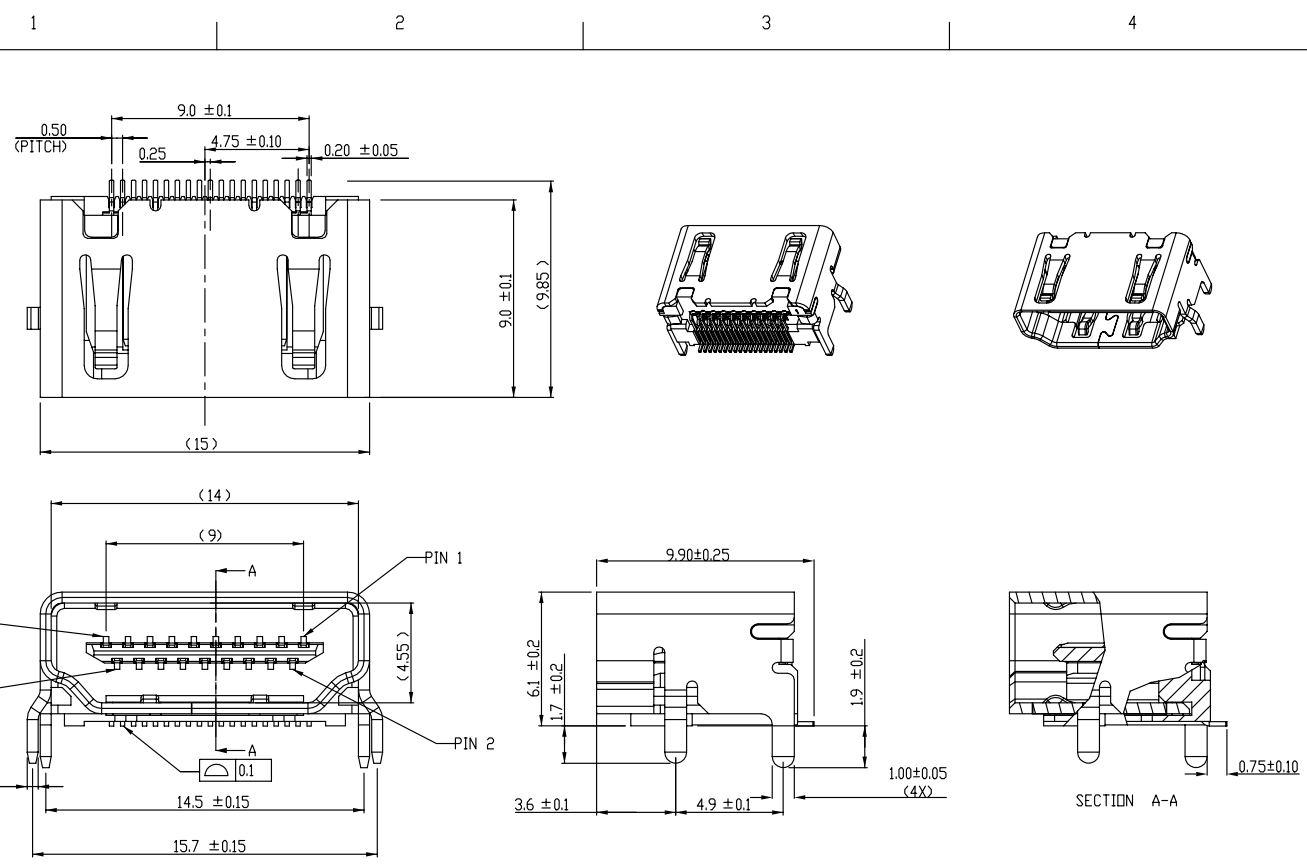

Copyright FCI.

PRODUCT NO.
10029449-X01XLF

www.fciconnect.com				surface 6,4 Iso 1302	tolerance std Iso406 Iso 1101	projection MM	
TOLERANCES UNLESS OTHERWISE SPECIFIED				0.X ± 0.3	0.XX ± 0.15	0.XXX ± 0.05	size A4 Scale 4.000
rev	ecn no	dr	date	Dr	10/15/04	ANGULAR	
M	N09-0307	SH	10/21/09	Eng	LEIF SHEN	10/15/04	
N	N10-0033	SH	02/01/10	Chr	PAUL WANG	10/15/04	0° ± 2°
P	N10-0201	KW	2011-02-14	Appr	JOSEPH HSIA	10/15/04	Product family HDMI Spec ref N10-0201
				FCI	title HDMI TYPE A RECEPTACLE HDMI		Rev. P
				catalog no	10029449		sheet 1 of 5

3 PDM: Rev:P STATUS Released 4 Printed: Apr 16, 2011

Copyright FCI.

www.fciconnect.com		surface 6/4 Iso 1302	tolerance std Iso406 Iso 1101	projection MM
TOLERANCES UNLESS OTHERWISE SPECIFIED		0.X ±0.3	size A4	Scale 4.000
Dr LEIF SHEN 10/15/04	ANGULAR	0.XX ±0.15	ECN N10-0201	
Eng LEIF SHEN 10/15/04	LINEAR	0.XXX ±0.05		
Chr PAUL WANG 10/15/04	0° ±2°			
Appr JOSEPH HSIA 10/15/04	Product family PCMCIA	Spec ref		
FCI	title HDMI TYPE A RECEPTACLE	Rev. P	10029449	Rev. P
catalog no			CUSTOMER	sheet 2 of 5

3 PDM: Rev:P STATUS Released 4 Printed: Apr 16, 2011

1	2	3	4
PRODUCT NO.	CONTACT AREA PLATING	SHIELD FIGURE	PACKING
10029449-111RLF	GOLD FLASH	WITHOUT FLANGE	TAPE AND REEL

NOTE:
 1.MATERIAL:
 HOUSING: HIGH TEMP.THERMOPLASTIC, UL 94V-0
 COLOR: BLACK.
 CONTACT: PHOSPHOR BRONZE
 SHIELD: BRASS
 2.FINISH:
 CONTACT: SEE THE TABLE
 SHIELD: Ni 50u" MIN.
 3.TERMINAL RETENTION FORCE TO BE 0.3kgf MIN.

www.fcconnect.com		surface 6/4 Iso 1302	tolerance std Iso406 Iso 1101	projection MM
TOLERANCES UNLESS OTHERWISE SPECIFIED		ANGULAR	LINEAR	size A4
Dr	LEIF SHEN 10/15/04	0° ±2°	0.X ±0.3 0.XX ±0.15 0.XXX ±0.05	Scale 2.000
Eng	LEIF SHEN 10/15/04			ECN N10-0201
Chr	PAUL WANG 10/15/04			
Appr	JOSEPH HSIA 10/15/04	Product family	HDMI	Spec ref
FCj	title HDMI TYPE A RECEPTACLE	cat no	10029449	Rev. P
			CUSTOMER	sheet 4 of 5