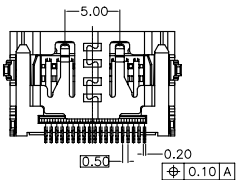

Copyright FCI.

PRODUCT NO.
10029449-X01XLF

www.fciconnect.com				surface 6,4 Iso 1302	tolerance std Iso406 Iso 1101	projection MM	
TOLERANCES UNLESS OTHERWISE SPECIFIED				0.X ± 0.3	0.XX ± 0.15	0.XXX ± 0.05	size A4 Scale 4.000
rev	ecn no	dr	date	Dr	10/15/04	ANGULAR	
M	N09-0307	SH	10/21/09	Eng	LEIF SHEN	10/15/04	
N	N10-0033	SH	02/01/10	Chr	PAUL WANG	10/15/04	0° ± 2°
P	N10-0201	KW	2011-02-14	Appr	JOSEPH HSIA	10/15/04	Product family HDMI Spec ref N10-0201
				FCI	title HDMI TYPE A RECEPTACLE HDMI		Rev. P
				catalog no	10029449		sheet 1 of 5

3 PDM: Rev:P STATUS Released 4 Printed: Apr 16, 2011

Copyright FCI.

www.fciconnect.com		surface 6/4 Iso 1302	tolerance std Iso406 Iso 1101	projection MM
TOLERANCES UNLESS OTHERWISE SPECIFIED		0.X ±0.3	size A4	Scale 4.000
Dr LEIF SHEN 10/15/04	ANGULAR	0.XX ±0.15	ECN N10-0201	
Eng LEIF SHEN 10/15/04	LINEAR	0.XXX ±0.05		
Chr PAUL WANG 10/15/04	0° ±2°			
Appr JOSEPH HSIA 10/15/04	Product family PCMCIA	Spec ref		
FCI	title HDMI TYPE A RECEPTACLE	Rev. P	10029449	Rev. P
catalog no			CUSTOMER	sheet 2 of 5

3 PDM: Rev:P STATUS Released 4 Printed: Apr 16, 2011

1	2	3	4
PRODUCT NO.	CONTACT AREA PLATING	SHIELD FIGURE	PACKING
10029449-111RLF	GOLD FLASH	WITHOUT FLANGE	TAPE AND REEL

NOTE:
 1.MATERIAL:
 HOUSING: HIGH TEMP.THERMOPLASTIC, UL 94V-0
 COLOR: BLACK.
 CONTACT: PHOSPHOR BRONZE
 SHIELD: BRASS
 2.FINISH:
 CONTACT: SEE THE TABLE
 SHIELD: Ni 50u" MIN.
 3.TERMINAL RETENTION FORCE TO BE 0.3kgf MIN.

www.fcconnect.com		surface 6/4 Iso 1302	tolerance std Iso406 Iso 1101	projection MM
TOLERANCES UNLESS OTHERWISE SPECIFIED		ANGULAR	LINEAR	size A4
Dr	LEIF SHEN 10/15/04	0° ±2°	0.X ±0.3 0.XX ±0.15 0.XXX ±0.05	Scale 2.000
Eng	LEIF SHEN 10/15/04			ECN N10-0201
Chr	PAUL WANG 10/15/04			
Appr	JOSEPH HSIA 10/15/04	Product family	HDMI	Spec ref
FCj	title HDMI TYPE A RECEPTACLE	cat no	10029449	Rev. P
			CUSTOMER	sheet 4 of 5