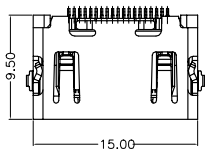

3 PDM: Rev:P STATUS Released 4 Printed: Apr 16, 2011

Copyright FCI.

www.fciconnect.com		surface 6/4 Iso 1302	tolerance std Iso406 Iso 1101	projection MM
TOLERANCES UNLESS OTHERWISE SPECIFIED		0.X ±0.3	size A4	Scale 4.000
Dr LEIF SHEN 10/15/04	ANGULAR	0.XX ±0.15	ECN N10-0201	
Eng LEIF SHEN 10/15/04	LINEAR	0.XXX ±0.05		
Chr PAUL WANG 10/15/04	0° ±2°			
Appr JOSEPH HSIA 10/15/04	Product family PCMCIA	Spec ref		
FCI	title HDMI TYPE A RECEPTACLE	Rev. P	10029449	Rev. P
catalog no			CUSTOMER	sheet 2 of 5

3 PDM: Rev:P STATUS Released 4 Printed: Apr 16, 2011

1	2	3	4
PRODUCT NO.	CONTACT AREA PLATING	SHIELD FIGURE	PACKING
10029449-111RLF	GOLD FLASH	WITHOUT FLANGE	TAPE AND REEL

NOTE:
 1.MATERIAL:
 HOUSING: HIGH TEMP.THERMOPLASTIC, UL 94V-0
 COLOR: BLACK.
 CONTACT: PHOSPHOR BRONZE
 SHIELD: BRASS
 2.FINISH:
 CONTACT: SEE THE TABLE
 SHIELD: Ni 50u" MIN.
 3.TERMINAL RETENTION FORCE TO BE 0.3kgf MIN.

www.fcconnect.com		surface 6/4 Iso 1302	tolerance std Iso406 Iso 1101	projection MM
TOLERANCES UNLESS OTHERWISE SPECIFIED		ANGULAR	LINEAR	size A4
Dr	LEIF SHEN 10/15/04	0° ±2°	0.X ±0.3 0.XX ±0.15 0.XXX ±0.05	Scale 2.000
Eng	LEIF SHEN 10/15/04			ECN N10-0201
Chr	PAUL WANG 10/15/04			
Appr	JOSEPH HSIA 10/15/04	Product family	HDMI	Spec ref
FCj	title HDMI TYPE A RECEPTACLE	cat no	10029449	Rev. P
			CUSTOMER	sheet 4 of 5

Copyright FCj.

REV 7 - 2004-07

Copyright FCI.

www.fciconnect.com			surface 6/4 Iso 1302	tolerance std Iso406 Iso 1101	projection MM
TOLERANCES UNLESS OTHERWISE SPECIFIED			0.X ± 0.3	size A4	Scale 2.000
Dr	LEIF SHEN	10/15/04	ANGULAR	0.XX ± 0.15	ECN N10-0201
Eng	LEIF SHEN	10/15/04	LINEAR	0.XXX ± 0.05	
Chr	PAUL WANG	10/15/04	0° ±2°		
Appr	JOSEPH HSIA	10/15/04	Product family	PCMCIA	Spec ref
title HDMI TYPE A RECEPTACLE title HDMI catalog no			10029449 CUSTOMER		Rev. P sheet 5 of 5