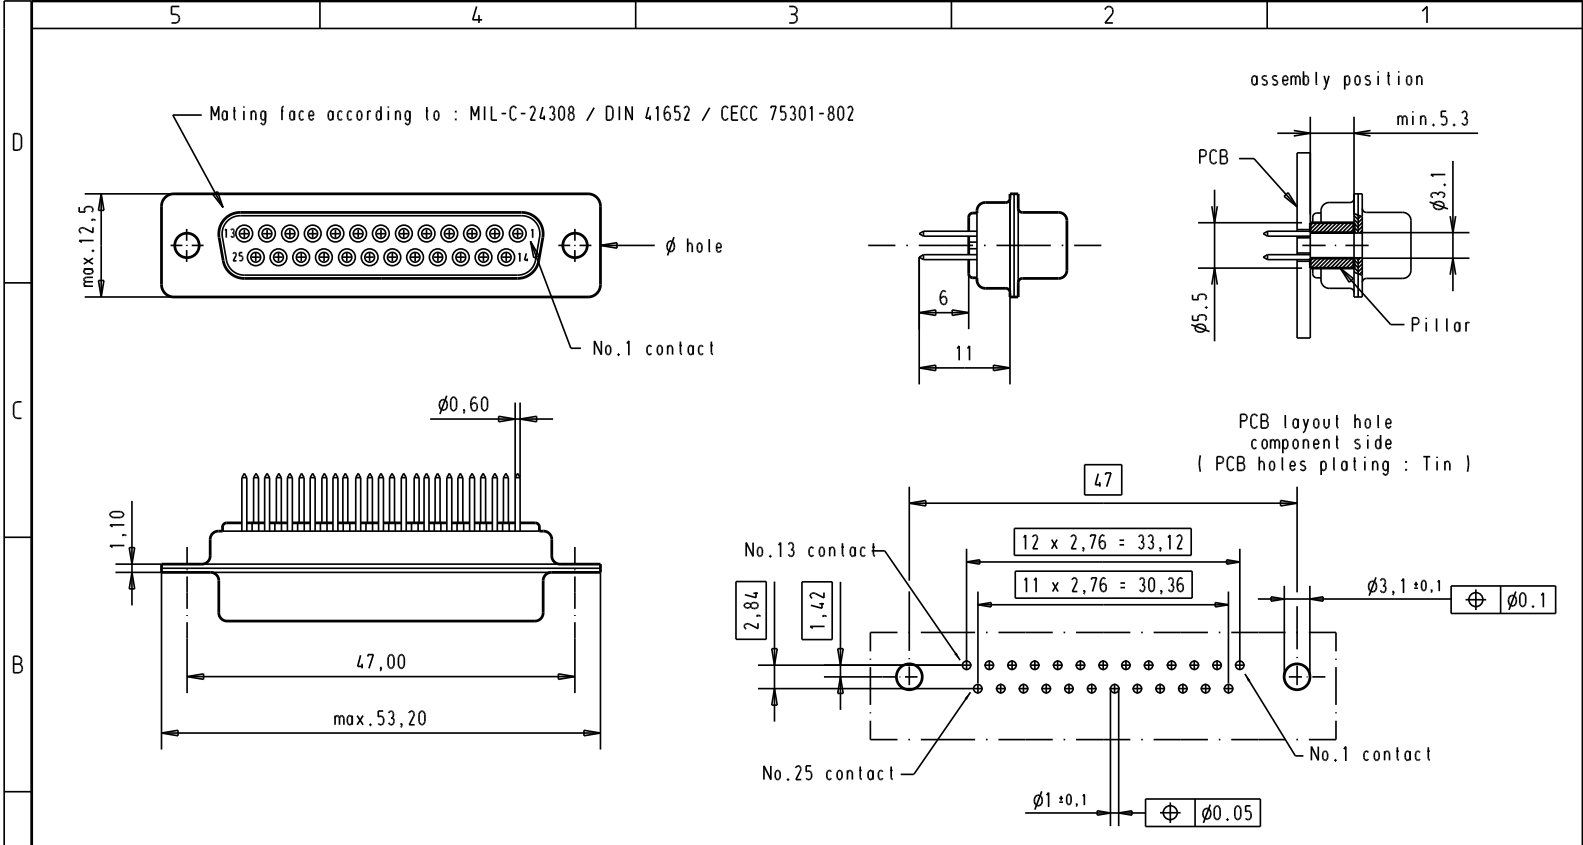

Alle Rechte vorbehalten / All rights reserved

						Del.	Name	 All Dim. in mm Orig. Size DIN A 4	D-Sub, Female, Straight, 25 Poles with turned solder contacts and hole	Maßstab/ Scale 1.5:1
						Detail: 07/feb/01	jfb			
09 67 025 4756	3.1 ± 0.1	1				Insp.		 HARTING EURL F-95972 Paris	TB 0967025475x	Blatt/ Page 1 / 2
09 67 025 4755	3.1 ± 0.1	2	32991	01/09/05	JMDR	Stand.				
09 67 025 4754	3.1 ± 0.1	3	27993	04/04/01	AF					
Part number	$\phi$ hole	Performance level	Mod.	Del.	Name					