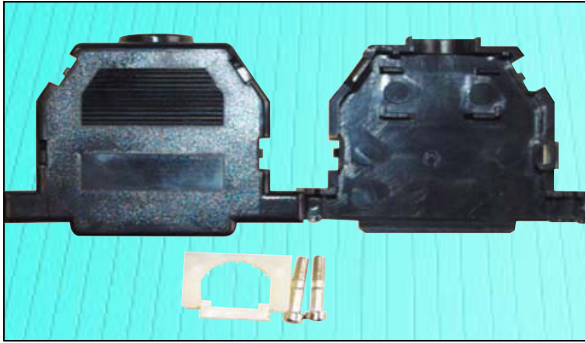

MHCCOV-SN - Series Snap together D Hoods

- Available with Short Jack Screws only
- Available in 9, 15 & 25 Way options
- Available in two colours - Black or Light Grey

Order Code

Series **MHCCOV** **25** **SN** **Black**

Size:
9, 15, & 25 Way

Hood Type:
SN = Snap Together

Colour:
Black = Black, Grey = Light Grey

- Manufactured in UL94HB material
- Custom Colours available

Ways	Dim A	Dim B
9	30.5	39.2
15	40.1	39.6
25	53.6	42.1

MNCCOV-SC - Series Screw together D Hoods

- Available with Short & Long Jack Screws
- Available in 9, 15, 25, 37 & 50 Way options
- Available in two colours - Black or Grey

Order Code

Series **MHCCOV** **15** **SCL** **Grey**

Size:
9, 15, 25, 37 & 50 Way

Jack Screw Type:
SC = Short, SCL = Long

Colour:
Black = Black, Grey = Grey

- Manufactured in UL94HB material
- Custom Colours available

Ways	Dim A	Dim B
9	31.4	40.2
15	39.6	35.8
25	55.0	42.0
37	69.0	51.0
50	69.5	43.9