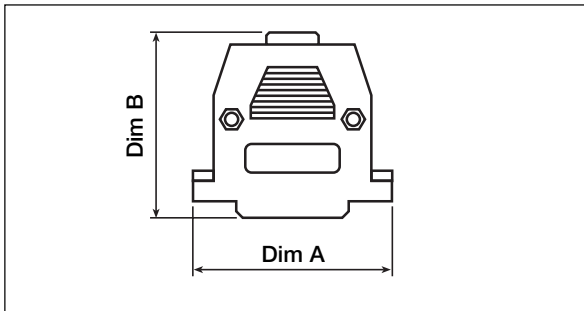

Size:
9, 15, & 25 Way

Hood Type:
SN = Snap Together

Colour:
Black = Black, Grey = Light Grey

- Manufactured in UL94HB material
- Custom Colours available

Ways	Dim A	Dim B
9	30.5	39.2
15	40.1	39.6
25	53.6	42.1

MNCCOV-SC - Series Screw together D Hoods

- Available with Short & Long Jack Screws
- Available in 9, 15, 25, 37 & 50 Way options
- Available in two colours - Black or Grey

Order Code

Series **MHCCOV** **15** **SCL** **Grey**

Size:
9, 15, 25, 37 & 50 Way

Jack Screw Type:
SC = Short, SCL = Long

Colour:
Black = Black, Grey = Grey

- Manufactured in UL94HB material
- Custom Colours available

Ways	Dim A	Dim B
9	31.4	40.2
15	39.6	35.8
25	55.0	42.0
37	69.0	51.0
50	69.5	43.9