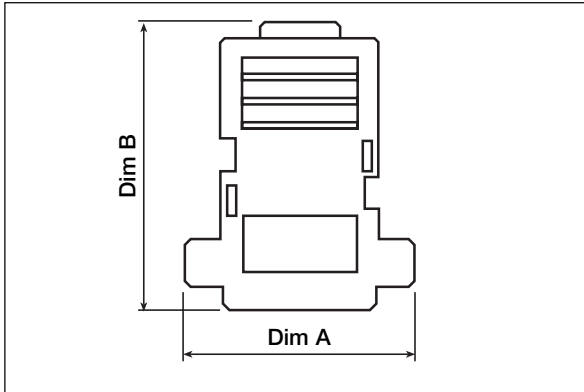

MHCCOV-SN - Series Snap together D Hoods

- Available with Short Jack Screws only
- Available in 9, 15 & 25 Way options
- Available in two colours - Black or Light Grey

Order Code

Series **MHCCOV** **25** **SN** **Black**

Size:
9, 15, & 25 Way

Hood Type:
SN = Snap Together

Colour:
Black = Black, Grey = Light Grey

- Manufactured in UL94HB material
- Custom Colours available

Ways	Dim A	Dim B
9	30.5	39.2
15	40.1	39.6
25	53.6	42.1

MNCCOV-SC - Series Screw together D Hoods

- Available with Short & Long Jack Screws
- Available in 9, 15, 25, 37 & 50 Way options
- Available in two colours - Black or Grey

Order Code

Series **MHCCOV** **15** **SCL** **Grey**

Size:
9, 15, 25, 37 & 50 Way

Jack Screw Type:
SC = Short, SCL = Long

Colour:
Black = Black, Grey = Grey

- Manufactured in UL94HB material
- Custom Colours available

Ways	Dim A	Dim B
9	31.4	40.2
15	39.6	35.8
25	55.0	42.0
37	69.0	51.0
50	69.5	43.9