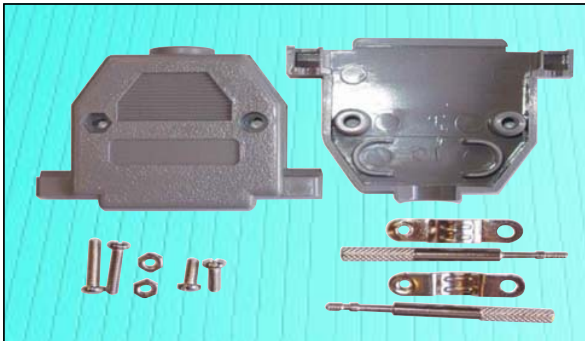

MHCCOV-SN - Series Snap together D Hoods

- Available with Short Jack Screws only
- Available in 9, 15 & 25 Way options
- Available in two colours - Black or Light Grey

Order Code

Series **MHCCOV** **25** **SN** **Black**

Size:
9, 15, & 25 Way

Hood Type:
SN = Snap Together

Colour:
Black = Black, Grey = Light Grey

- Manufactured in UL94HB material
- Custom Colours available

Ways	Dim A	Dim B
9	30.5	39.2
15	40.1	39.6
25	53.6	42.1

MNCCOV-SC - Series Screw together D Hoods

- Available with Short & Long Jack Screws
- Available in 9, 15, 25, 37 & 50 Way options
- Available in two colours - Black or Grey

Order Code

Series **MHCCOV** **15** **SCL** **Grey**

Size:
9, 15, 25, 37 & 50 Way

Jack Screw Type:
SC = Short, SCL = Long

Colour:
Black = Black, Grey = Grey

- Manufactured in UL94HB material
- Custom Colours available

Ways	Dim A	Dim B
9	31.4	40.2
15	39.6	35.8
25	55.0	42.0
37	69.0	51.0
50	69.5	43.9