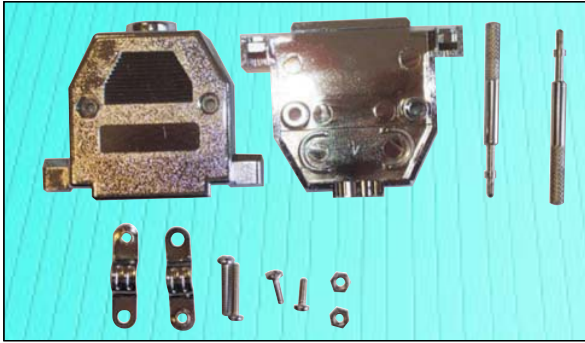

MHCCOV-MP - Series Metallised Plastic D Hoods

- Available with Short and Long Jack Screws
- Available in 9, 15, 25, 37 & 50 Way

Order Code

Series **MHCCOV** **50** **SCL** **MP**

Size: _____
9, 15, 25, 37 & 50 Way

Jack Screw Type: _____
SC = Short, SCL = Long

- Manufactured in UL94HB material

Ways	Dim A	Dim B
9	31.0	40.2
15	39.6	35.8
25	55.0	42.0
37	69.0	51.0
50	69.5	43.9

MHCCOV-ME - Series Zinc Die Cast D Hoods

- Available with Short and Long Jack Screws
- Available in 9, 15, 25, 37 & 50 Way

Order Code

Series **MHCCOV** **37** **ME**

Size: _____
9, 15, 25, 37 & 50 Way

Jack Screw Type: _____
ME = Short, MEL = Long

- Electroplated with a silver colour
- Manufactured in Zinc Alloy

Ways	Dim A	Dim B
9	31.4	44.5
15	40.2	45.0
25	53.0	45.0
37	69.2	45.0
50	67.0	48.3