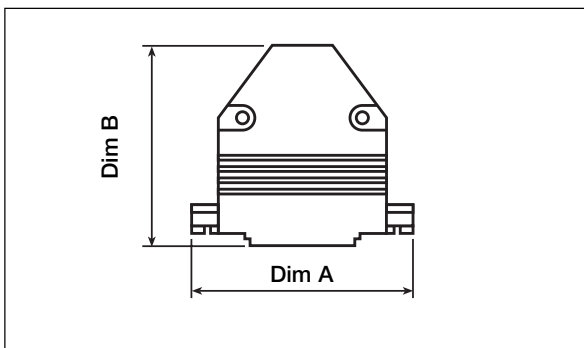

Jack Screw Type: _____
SC = Short, SCL = Long

- Manufactured in UL94HB material

Ways	Dim A	Dim B
9	31.0	40.2
15	39.6	35.8
25	55.0	42.0
37	69.0	51.0
50	69.5	43.9

MHCCOV-ME - Series Zinc Die Cast D Hoods

- Available with Short and Long Jack Screws
- Available in 9, 15, 25, 37 & 50 Way

Order Code

Series **MHCCOV** **37** **ME**

Size: _____
9, 15, 25, 37 & 50 Way

Jack Screw Type: _____
ME = Short, MEL = Long

- Electroplated with a silver colour
- Manufactured in Zinc Alloy

Ways	Dim A	Dim B
9	31.4	44.5
15	40.2	45.0
25	53.0	45.0
37	69.2	45.0
50	67.0	48.3