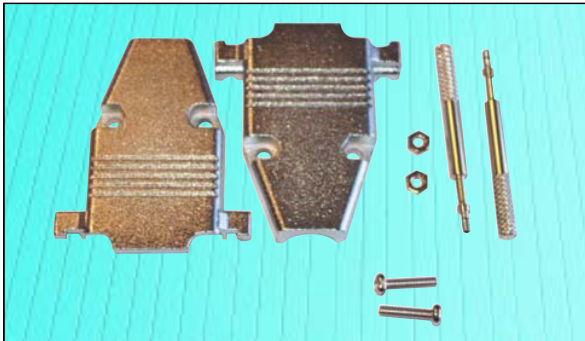

MHCCOV-MP - Series Metallised Plastic D Hoods

- Available with Short and Long Jack Screws
- Available in 9, 15, 25, 37 & 50 Way

Order Code

Series **MHCCOV** **50** **SCL** **MP**

Size: _____
9, 15, 25, 37 & 50 Way

Jack Screw Type: _____
SC = Short, SCL = Long

- Manufactured in UL94HB material

Ways	Dim A	Dim B
9	31.0	40.2
15	39.6	35.8
25	55.0	42.0
37	69.0	51.0
50	69.5	43.9

MHCCOV-ME - Series Zinc Die Cast D Hoods

- Available with Short and Long Jack Screws
- Available in 9, 15, 25, 37 & 50 Way

Order Code

Series **MHCCOV** **37** **ME**

Size: _____
9, 15, 25, 37 & 50 Way

Jack Screw Type: _____
ME = Short, MEL = Long

- Electroplated with a silver colour
- Manufactured in Zinc Alloy

Ways	Dim A	Dim B
9	31.4	44.5
15	40.2	45.0
25	53.0	45.0
37	69.2	45.0
50	67.0	48.3