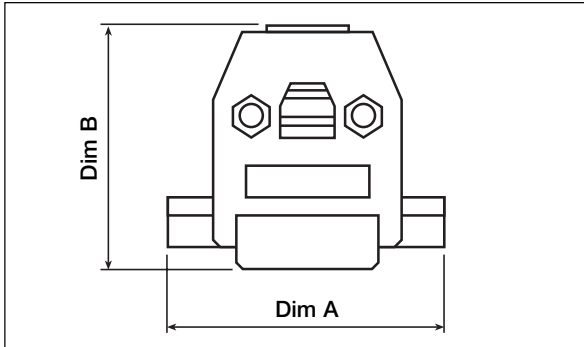

MHCCOV-MP - Series Metallised Plastic D Hoods

- Available with Short and Long Jack Screws
- Available in 9, 15, 25, 37 & 50 Way

Order Code

Series **MHCCOV** **50** **SCL** **MP**

Size: _____
9, 15, 25, 37 & 50 Way

Jack Screw Type: _____
SC = Short, SCL = Long

- Manufactured in UL94HB material

Ways	Dim A	Dim B
9	31.0	40.2
15	39.6	35.8
25	55.0	42.0
37	69.0	51.0
50	69.5	43.9

MHCCOV-ME - Series Zinc Die Cast D Hoods

- Available with Short and Long Jack Screws
- Available in 9, 15, 25, 37 & 50 Way

Order Code

Series **MHCCOV** **37** **ME**

Size: _____
9, 15, 25, 37 & 50 Way

Jack Screw Type: _____
ME = Short, MEL = Long

- Electroplated with a silver colour
- Manufactured in Zinc Alloy

Ways	Dim A	Dim B
9	31.4	44.5
15	40.2	45.0
25	53.0	45.0
37	69.2	45.0
50	67.0	48.3