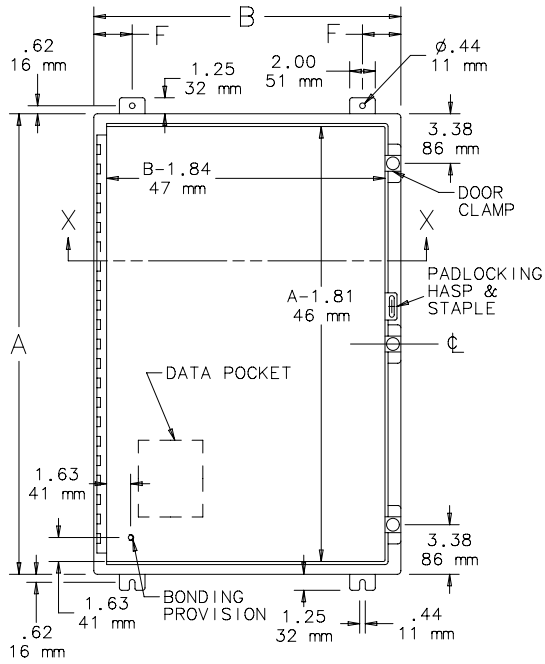

Type 12 Wall-Mount Enclosures

SECTION Y-Y