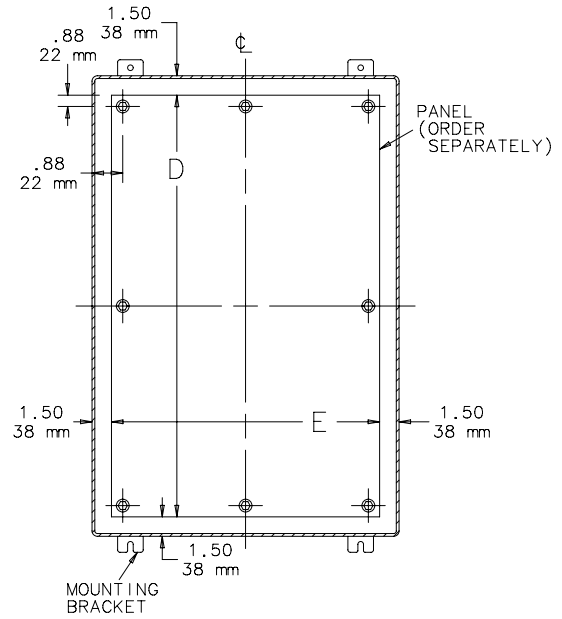

Type 12 Wall-Mount Enclosures

SECTION Y-Y