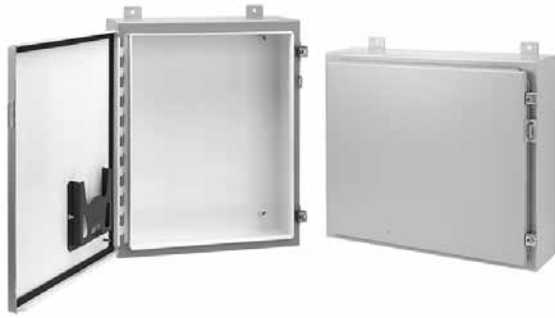

## Type 12 Wall-Mount Enclosures

### Continuous Hinge with Clamps, Type 12

#### Application

For applications requiring a bright white interior to increase control visibility, this enclosure includes a padlocking hasp and staple for security and screw-down clamps for secure closure.

#### Specifications

- Enclosure bodies are 14 or 16 gauge steel. Doors are 14 gauge steel.
- Seams continuously welded and ground smooth
- External wall-mounting brackets
- Formed external return flanges around all sides of enclosure opening
- Screw-down door clamps
- Removable heavy-gauge continuous hinge pin
- Hasp and staple for padlocking
- Data pocket is high-impact thermoplastic
- Collar studs provided for mounting optional panels
- Bonding provision on door