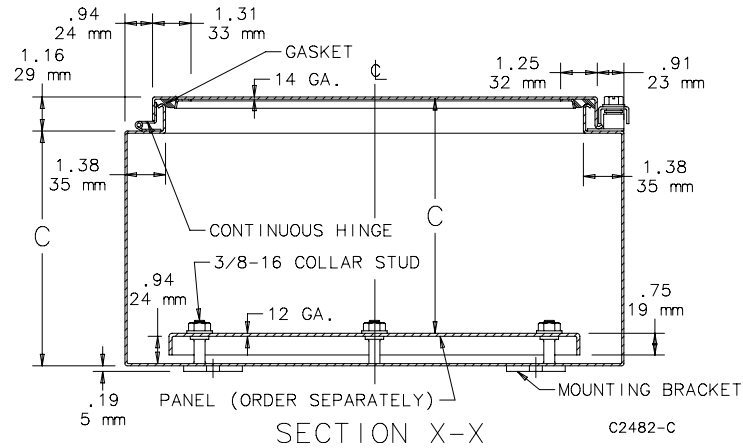

SECTION X-X

C2482-C