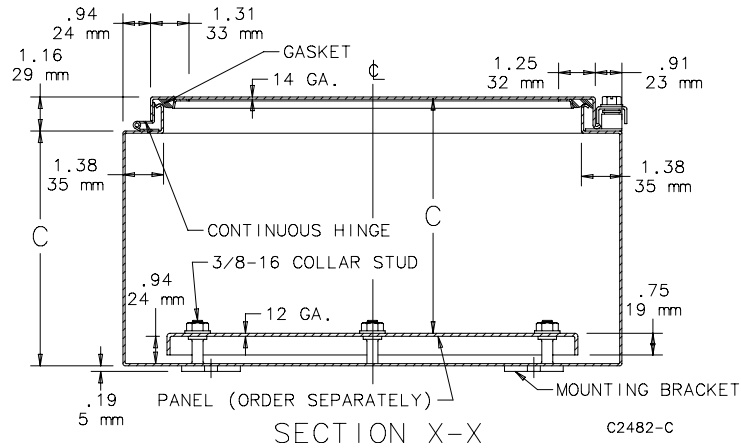

SECTION X-X

C2482-C